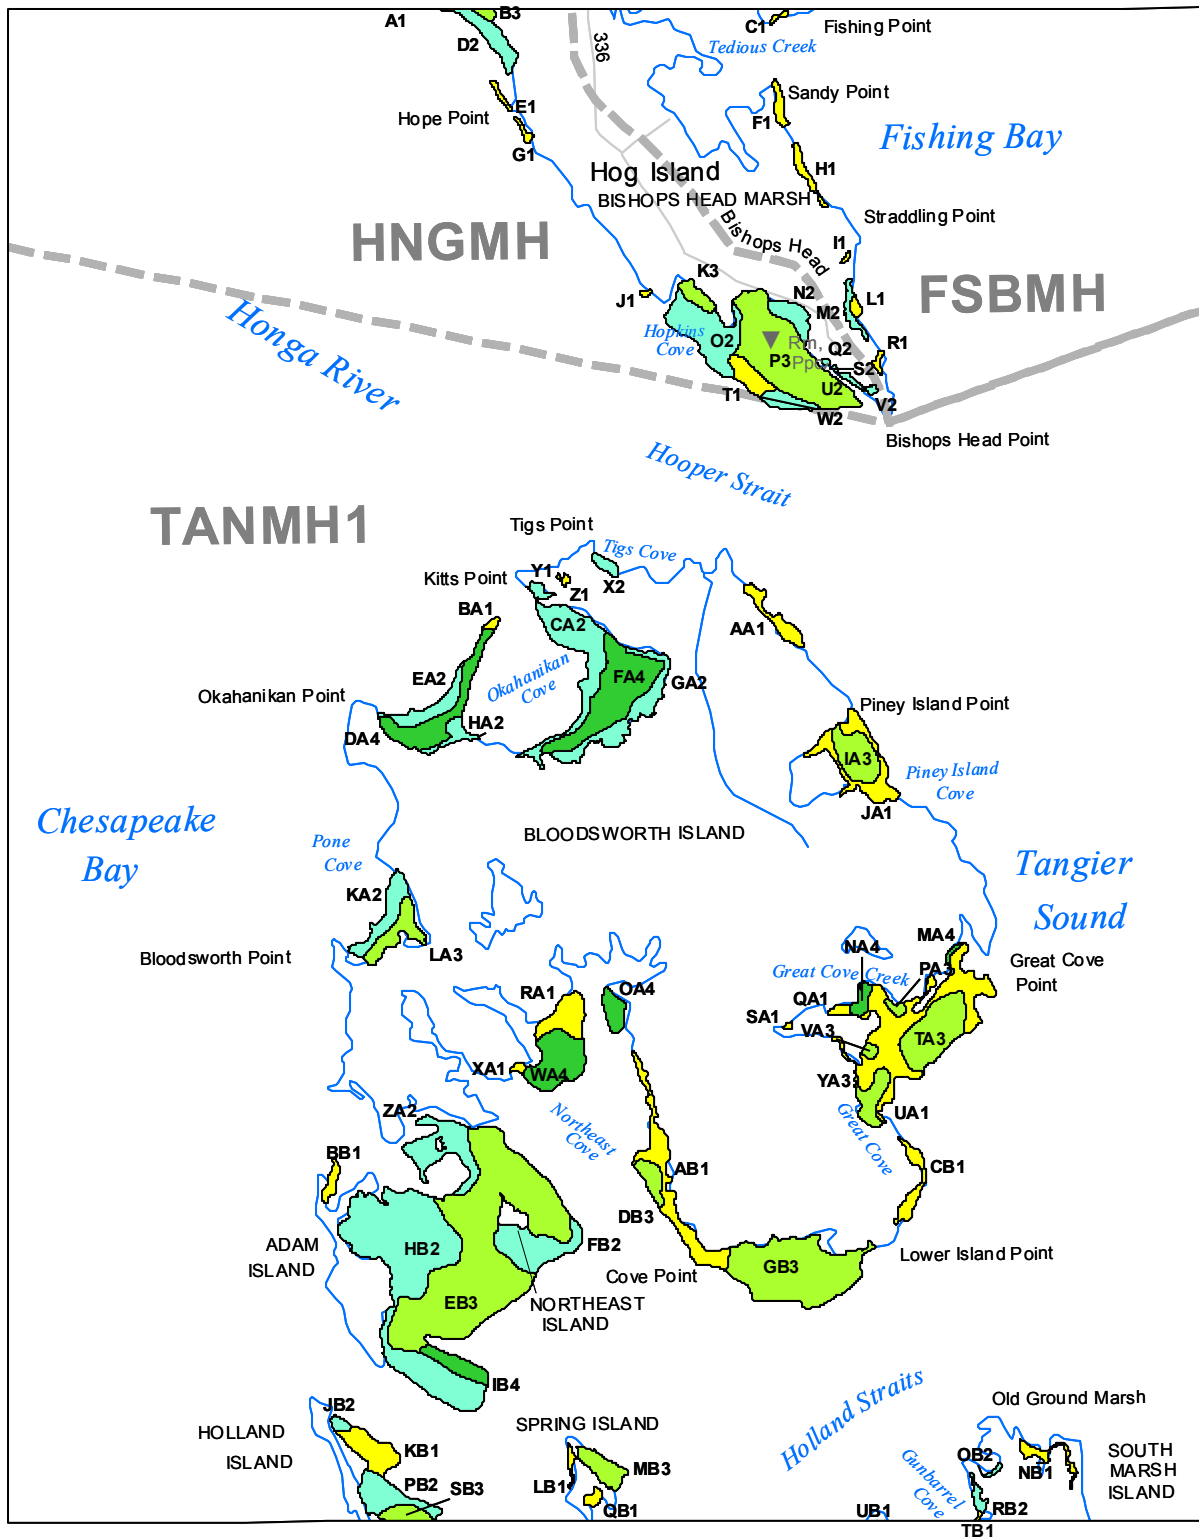

Submerged Aquatic Vegetation 2009

Bloodsworth Island, Md. (83)

Hectares of SAV: 897.43
 Date Flown: 05/20, 07/08, 09/20, 10/04

Sources: VIMS, USGS PDF Created: 10/14/2010