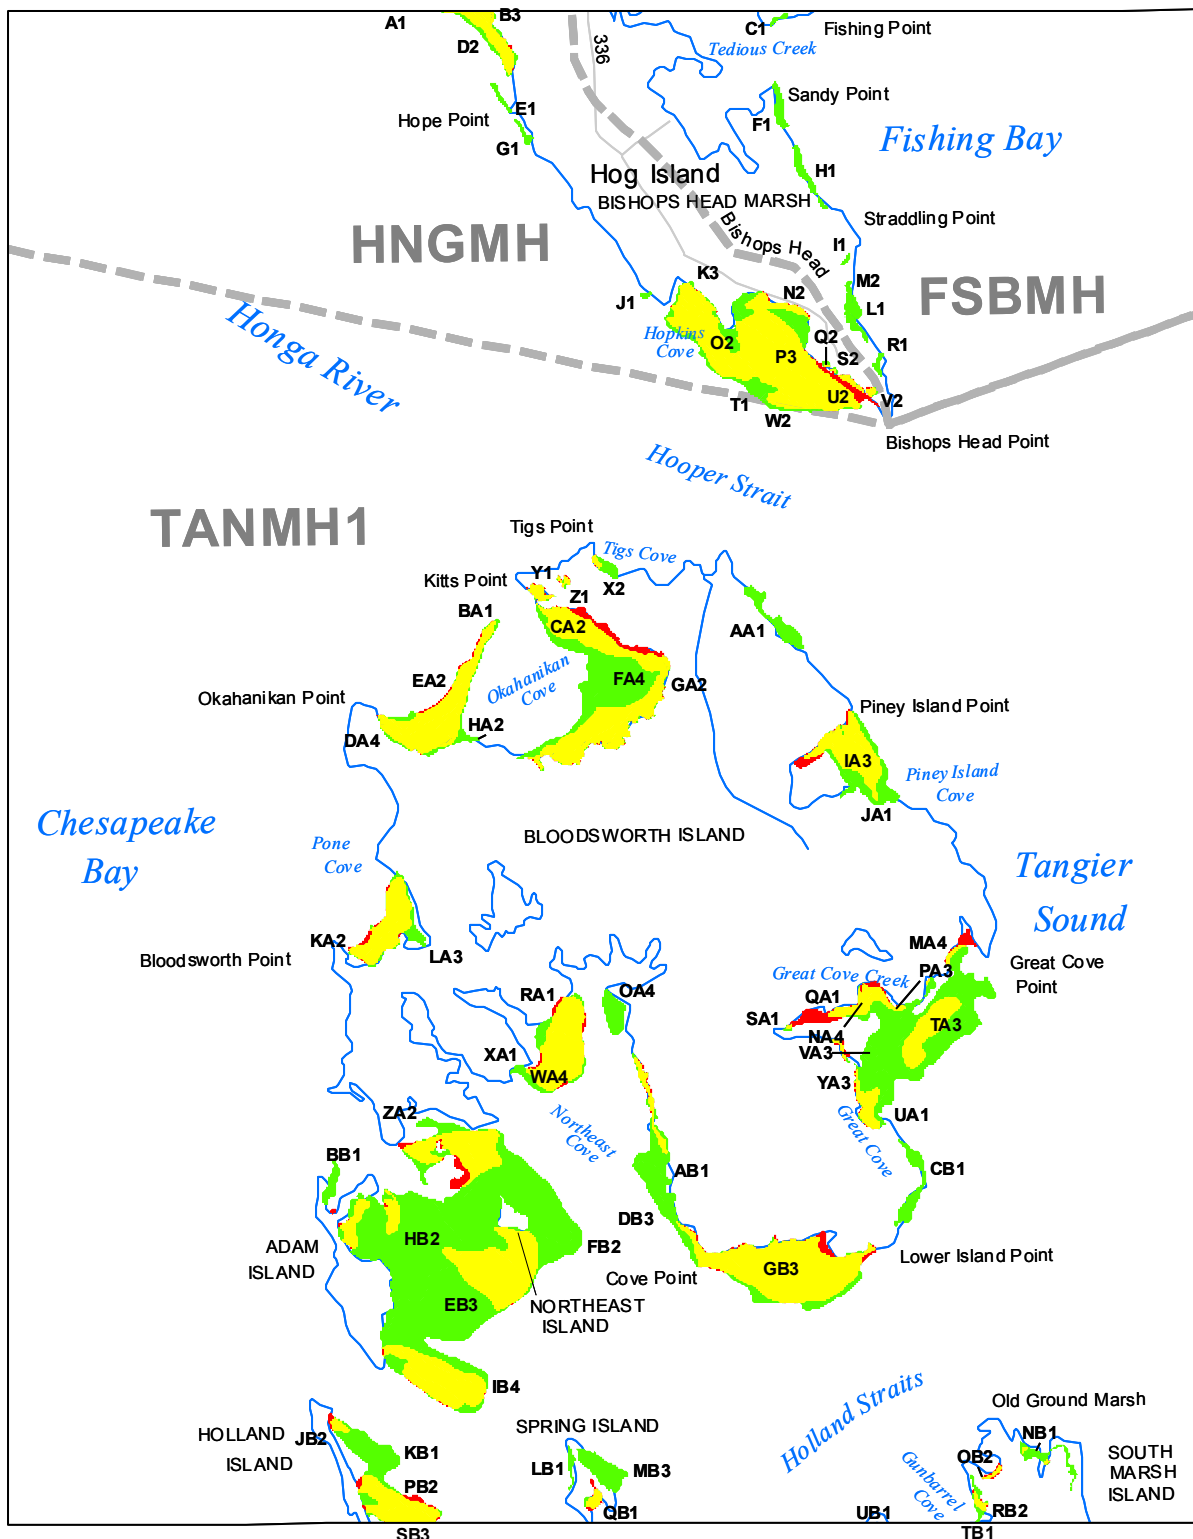

Submerged Aquatic Vegetation 2009

Bloodsworth Island, Md. (83)

Hectares of SAV: 897.43

Date Flown: 05/20, 07/08, 09/20, 10/04

1,000 0 1,000 2,000 Meters

Sources: VIMS,USGS PDF Created: 10/14/2010