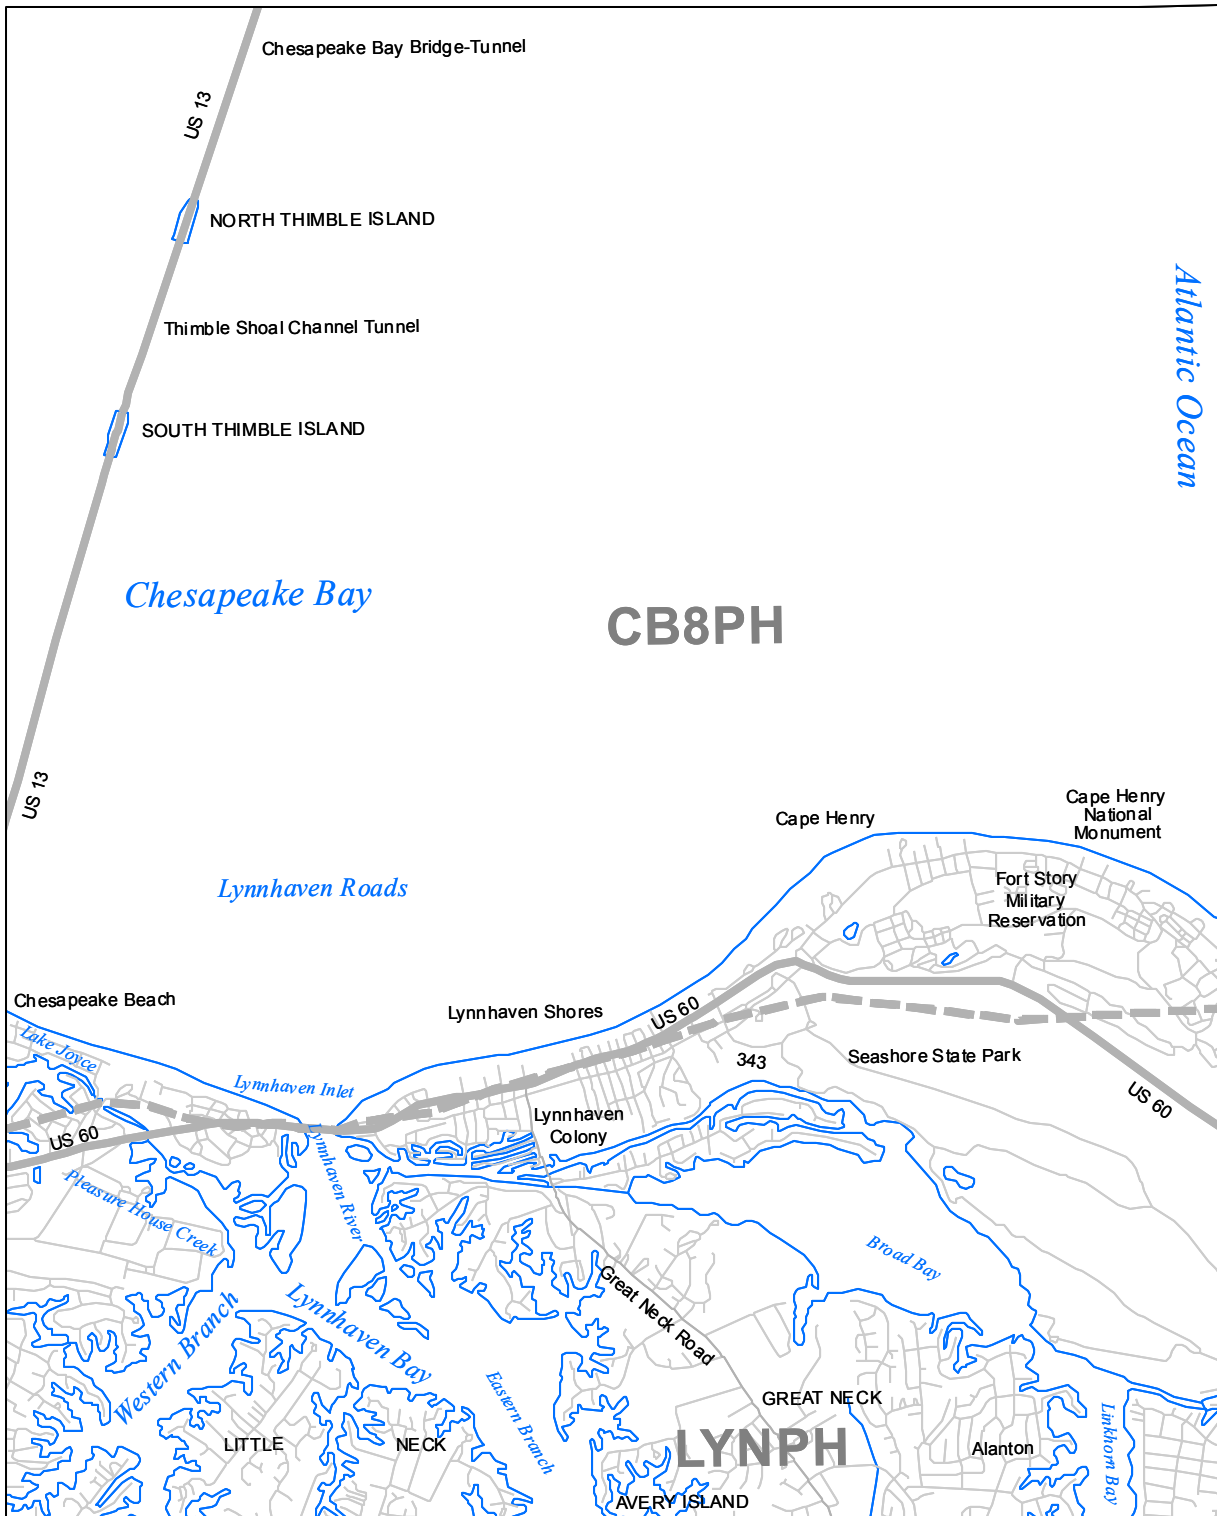

# Submerged Aquatic Vegetation 2009 (No SAV)

Cape Henry, Va. (152)

**Hectares of SAV: 0.00**  
Date Flown: 06/29, 07/15

Sources: VIMS,USGS PDF Created: 10/14/2010