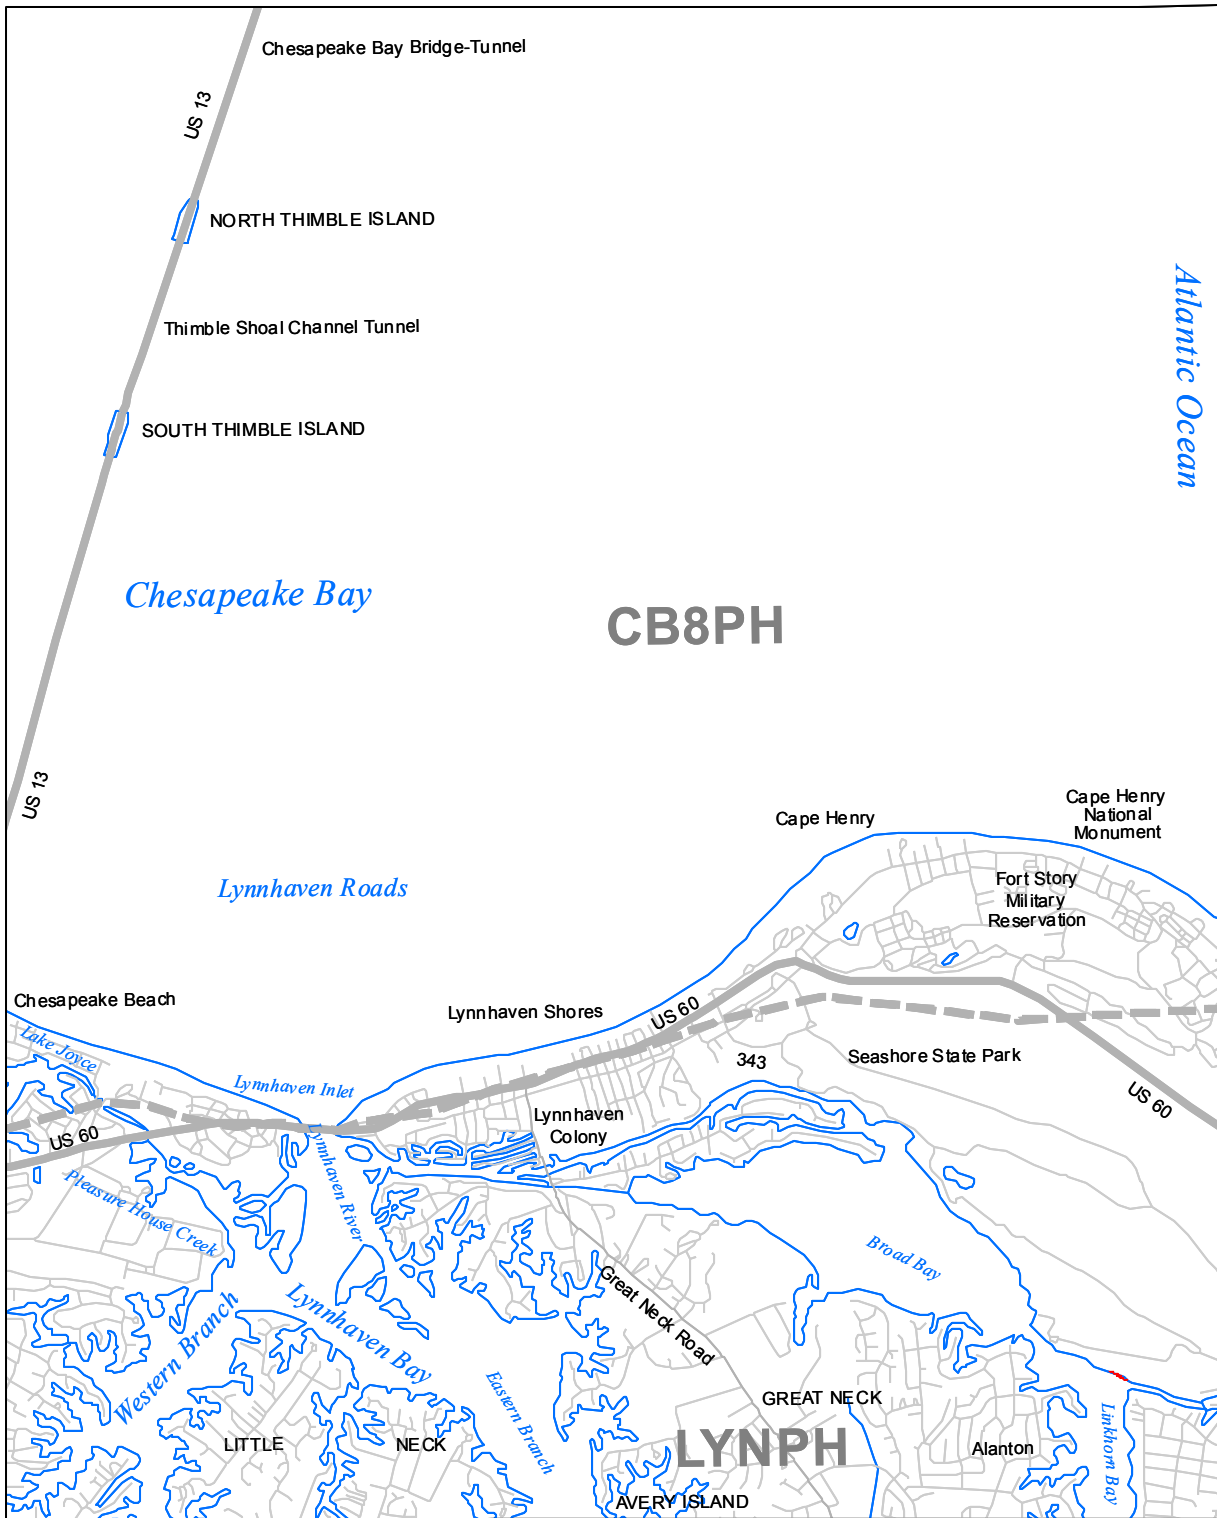

Submerged Aquatic Vegetation 2009 (No SAV)

Cape Henry, Va. (152)

Hectares of SAV: 0.00
Date Flown: 06/29, 07/15

Sources: VIMS,USGS PDF Created: 10/14/2010