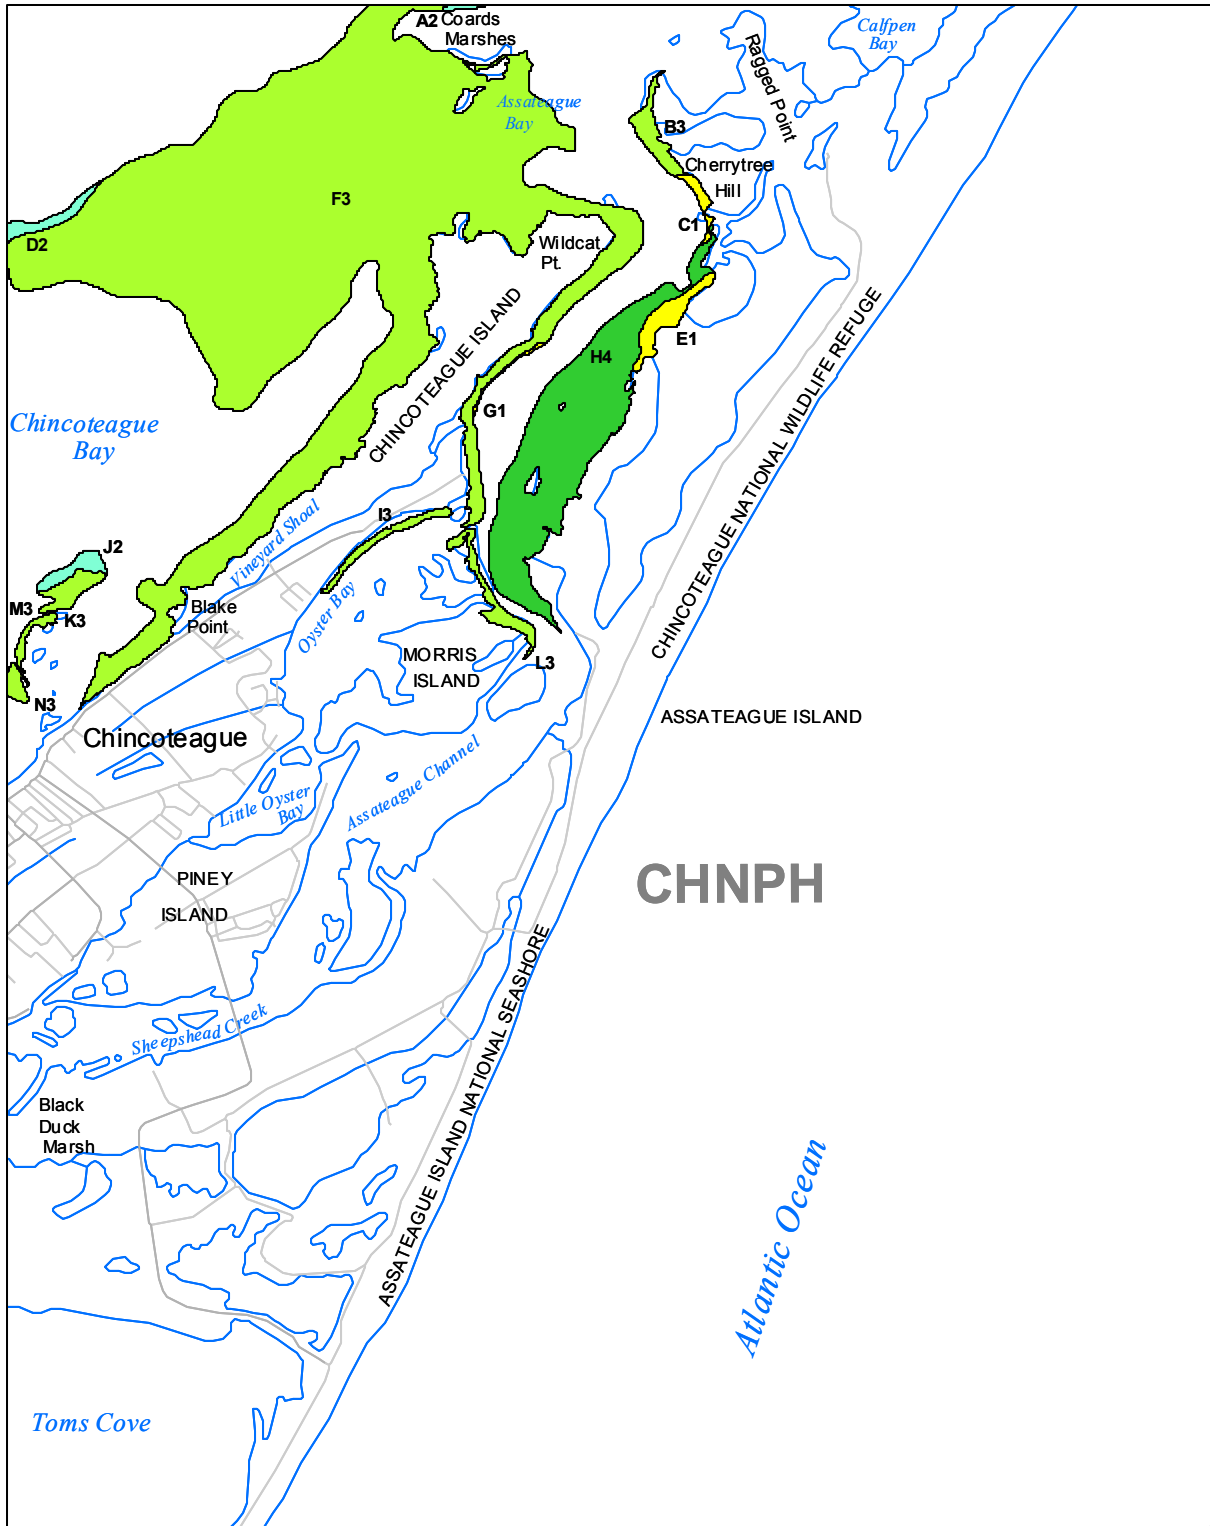

Submerged Aquatic Vegetation 2009

Chincoteague East, Va. (175)

Hectares of SAV: 1,342.25

Date Flown: 11/09

1,000 0 1,000 2,000 Meters

Sources: VIMS, USGS

PDF Created: 10/14/2010