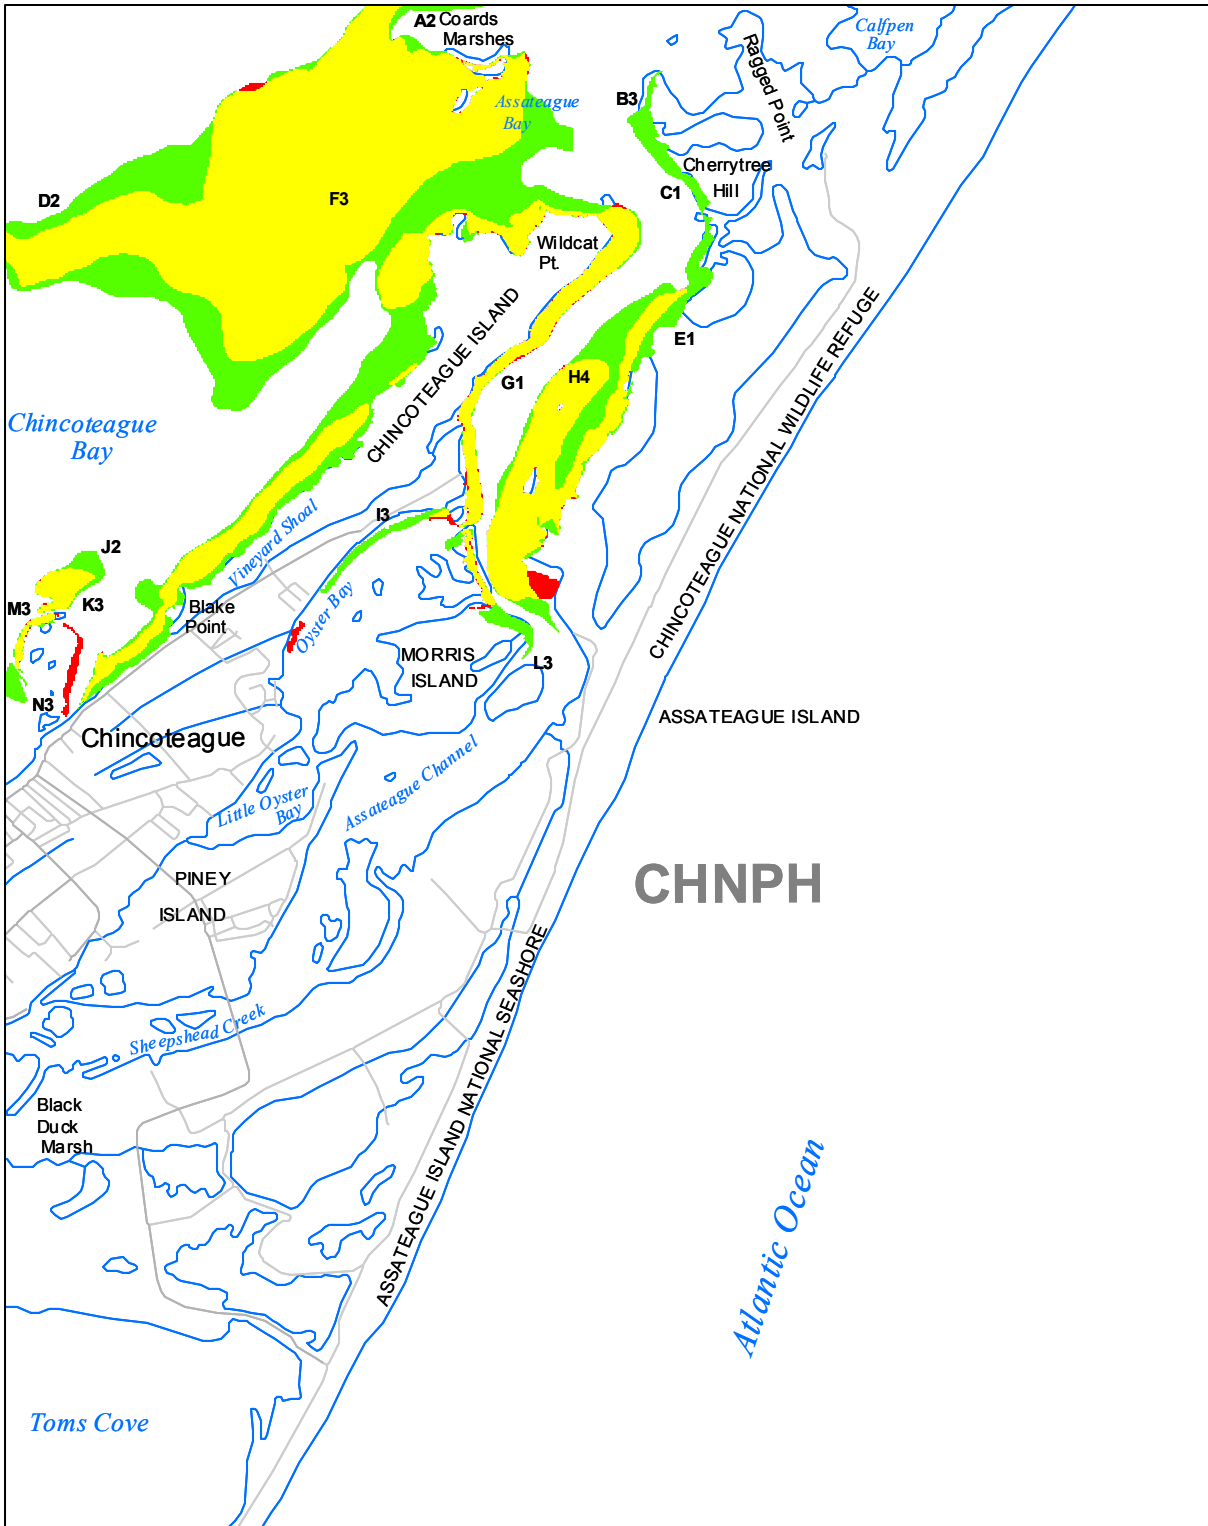

# Submerged Aquatic Vegetation 2009

Chincoteague East, Va. (175)

Hectares of SAV: 1,342.25

Date Flown: 11/09

1,000 0 1,000 2,000 Meters

Sources: VIMS,USGS PDF Created: 10/14/2010