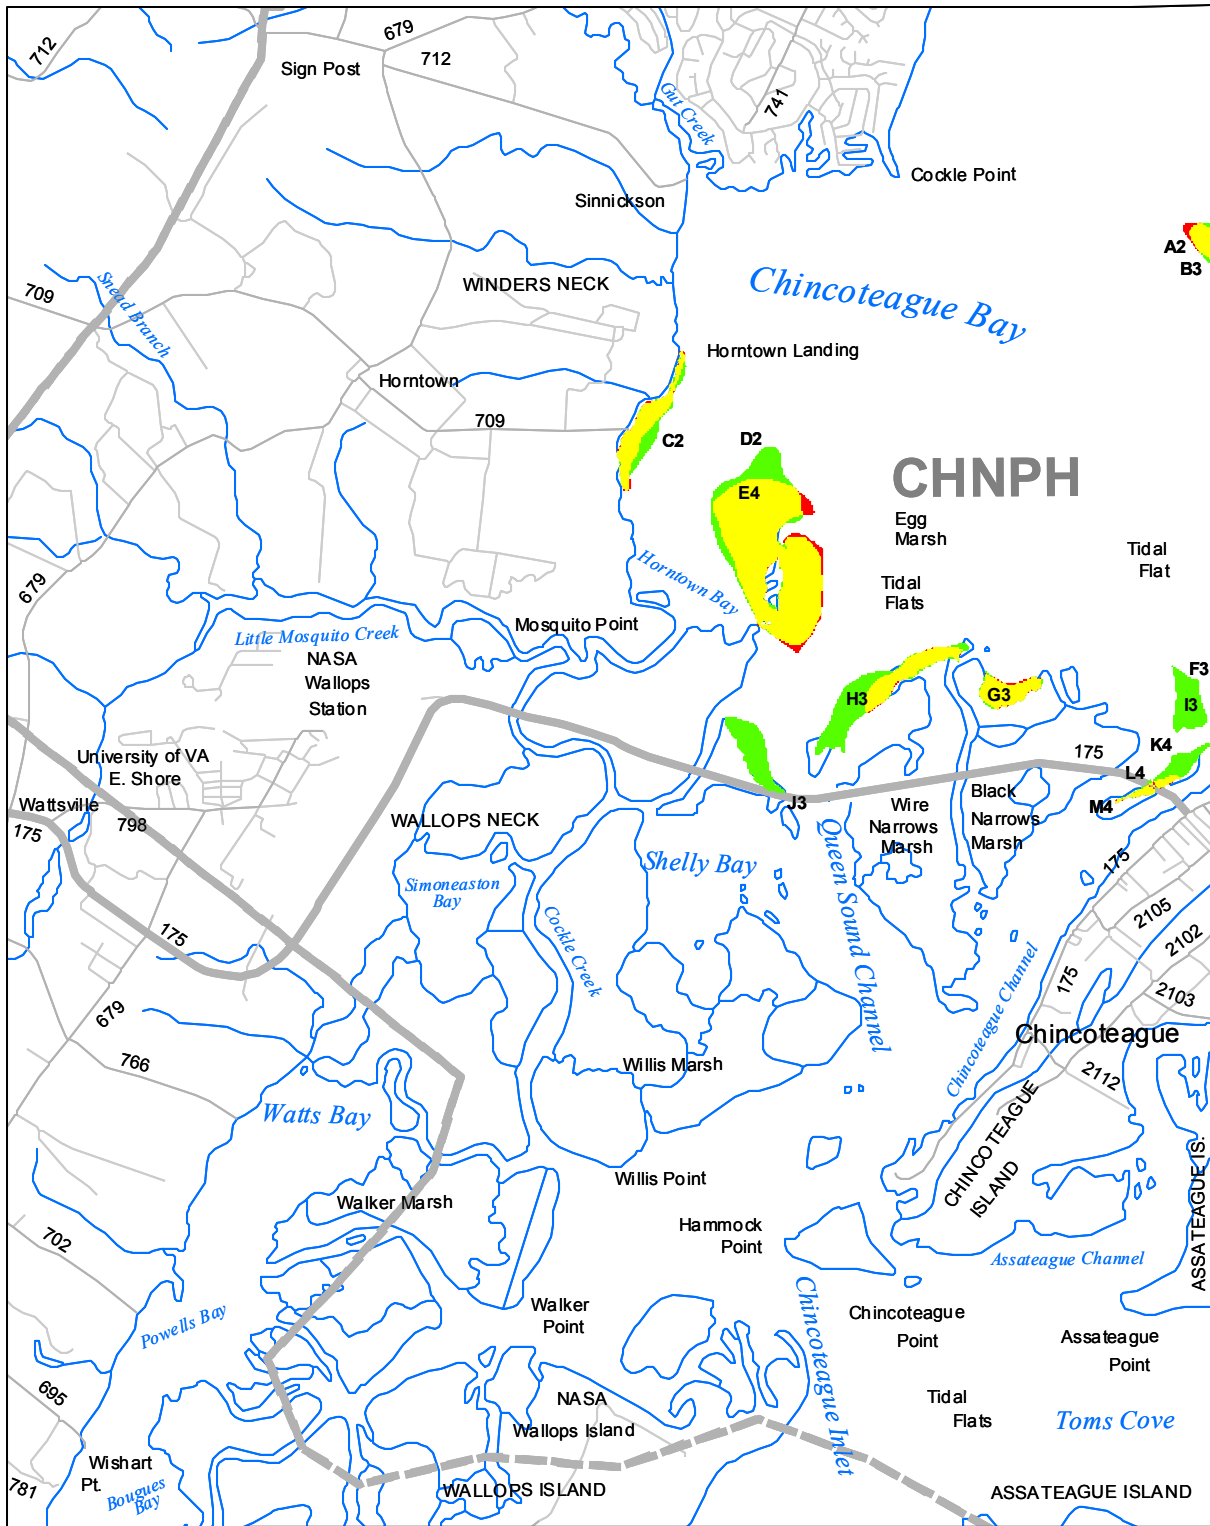

Submerged Aquatic Vegetation 2009

Chincoteague West, Va. (174)

Hectares of SAV: 212.05

Date Flown: 11/09

1,000 0 1,000 2,000 Meters

Sources: VIMS,USGS PDF Created: 10/14/2010