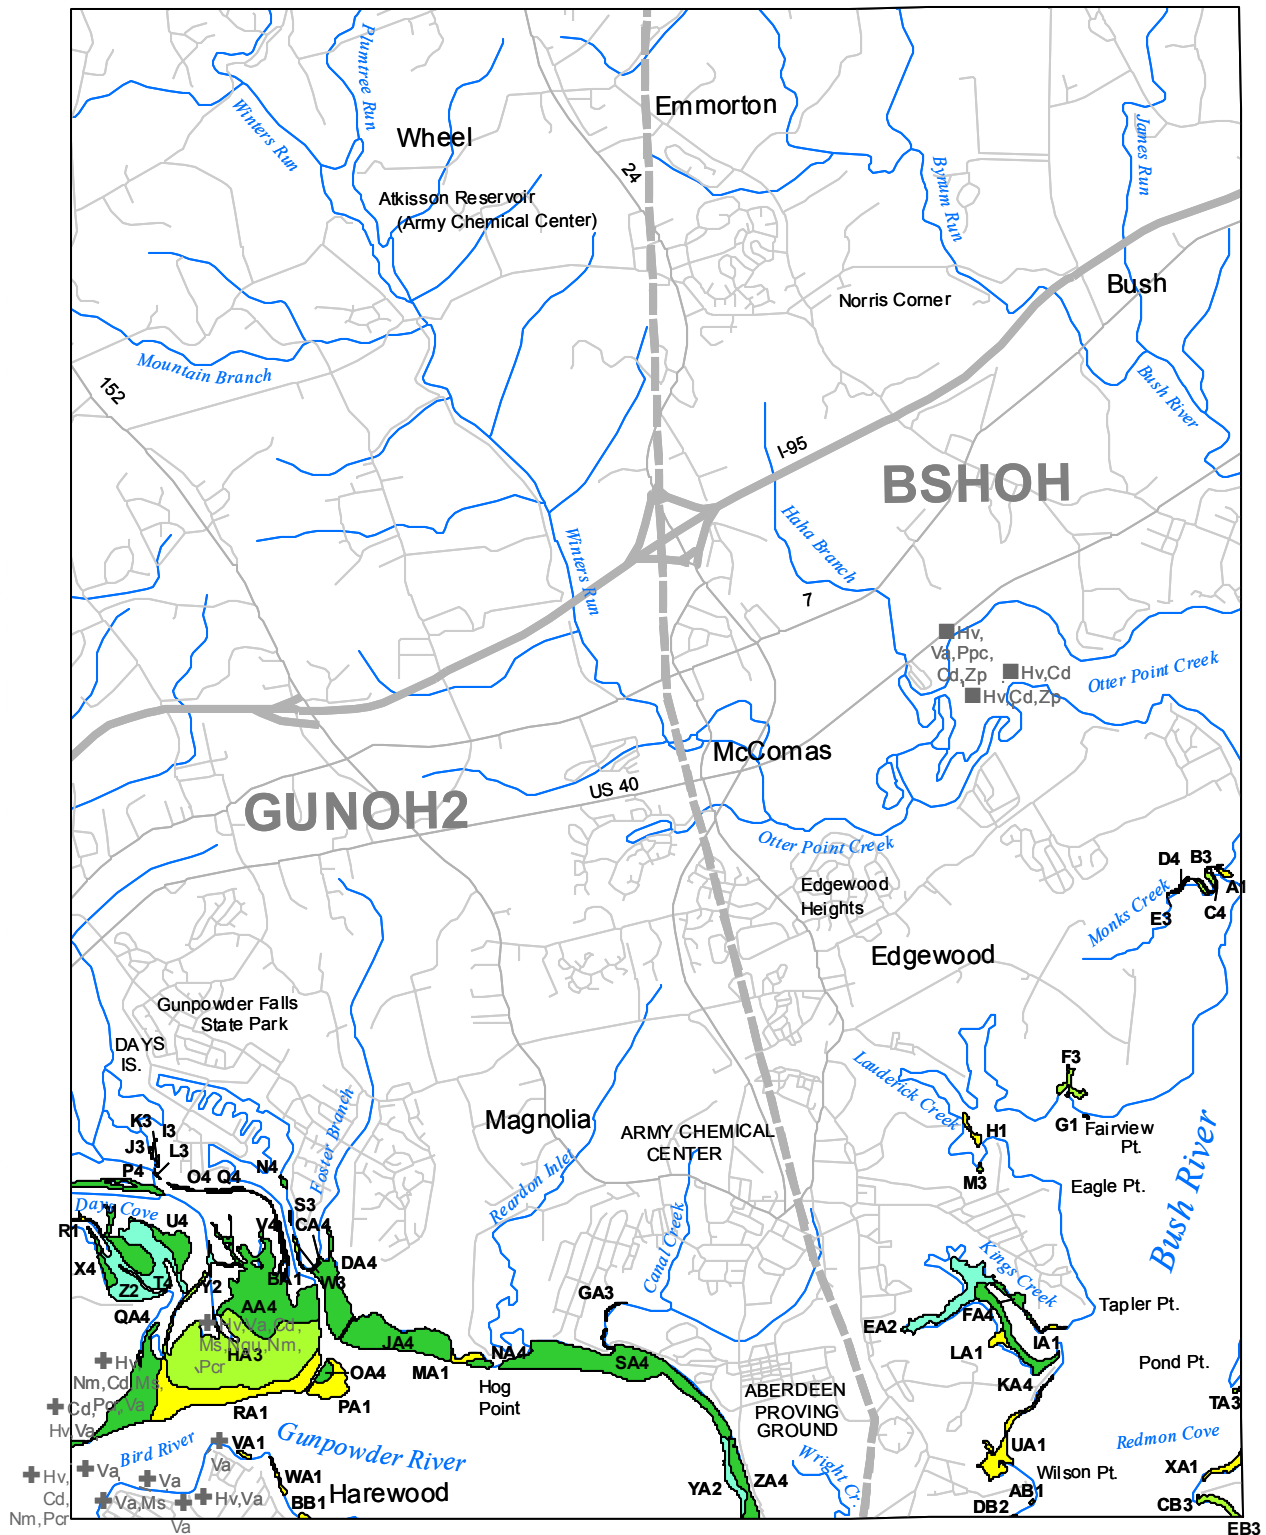

# Submerged Aquatic Vegetation 2009 (Preliminary)

Edgewood, Md. (7)

Hectares of SAV: 364.99

Date Flown: 10/22

1,000 0 1,000 2,000 Meters