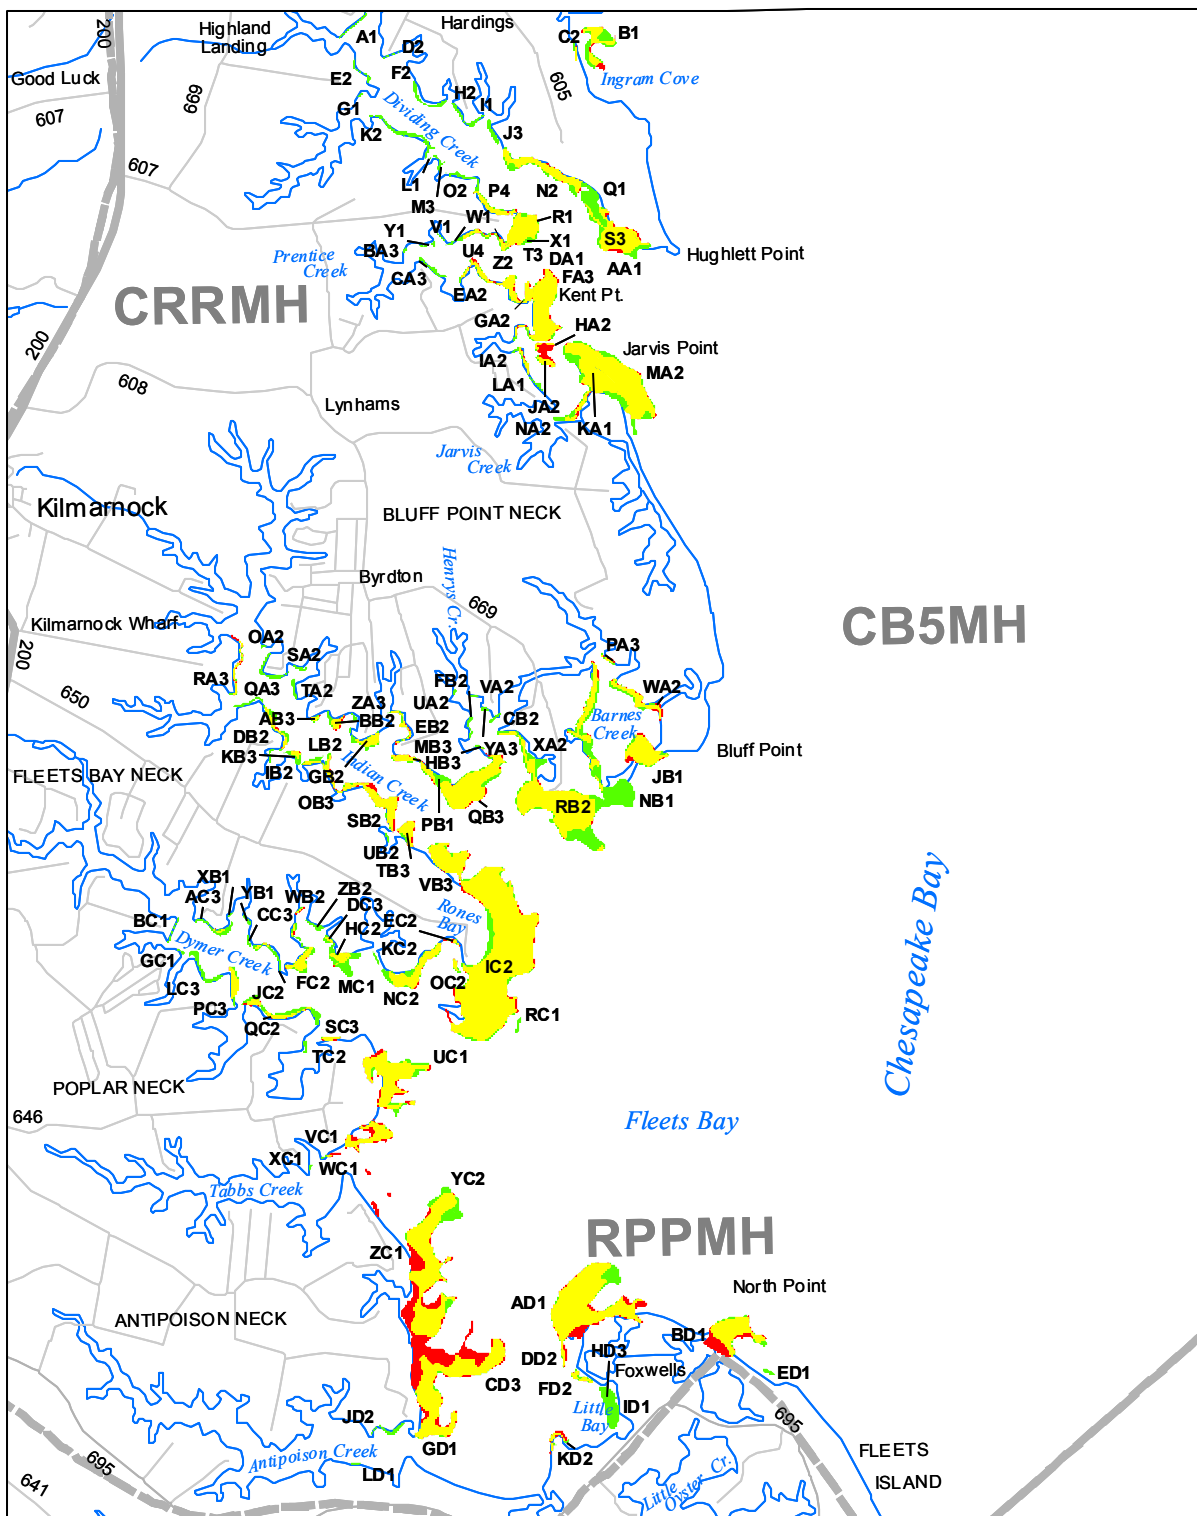

# Submerged Aquatic Vegetation 2009

Fleets Bay, Va. (112)

**Hectares of SAV: 401.84**

Date Flown: 05/22, 06/29, 07/07, 07/15, 10

1,000 0 1,000 2,000 Meters

Sources: VIMS,USGS PDF Created: 10/14/2010