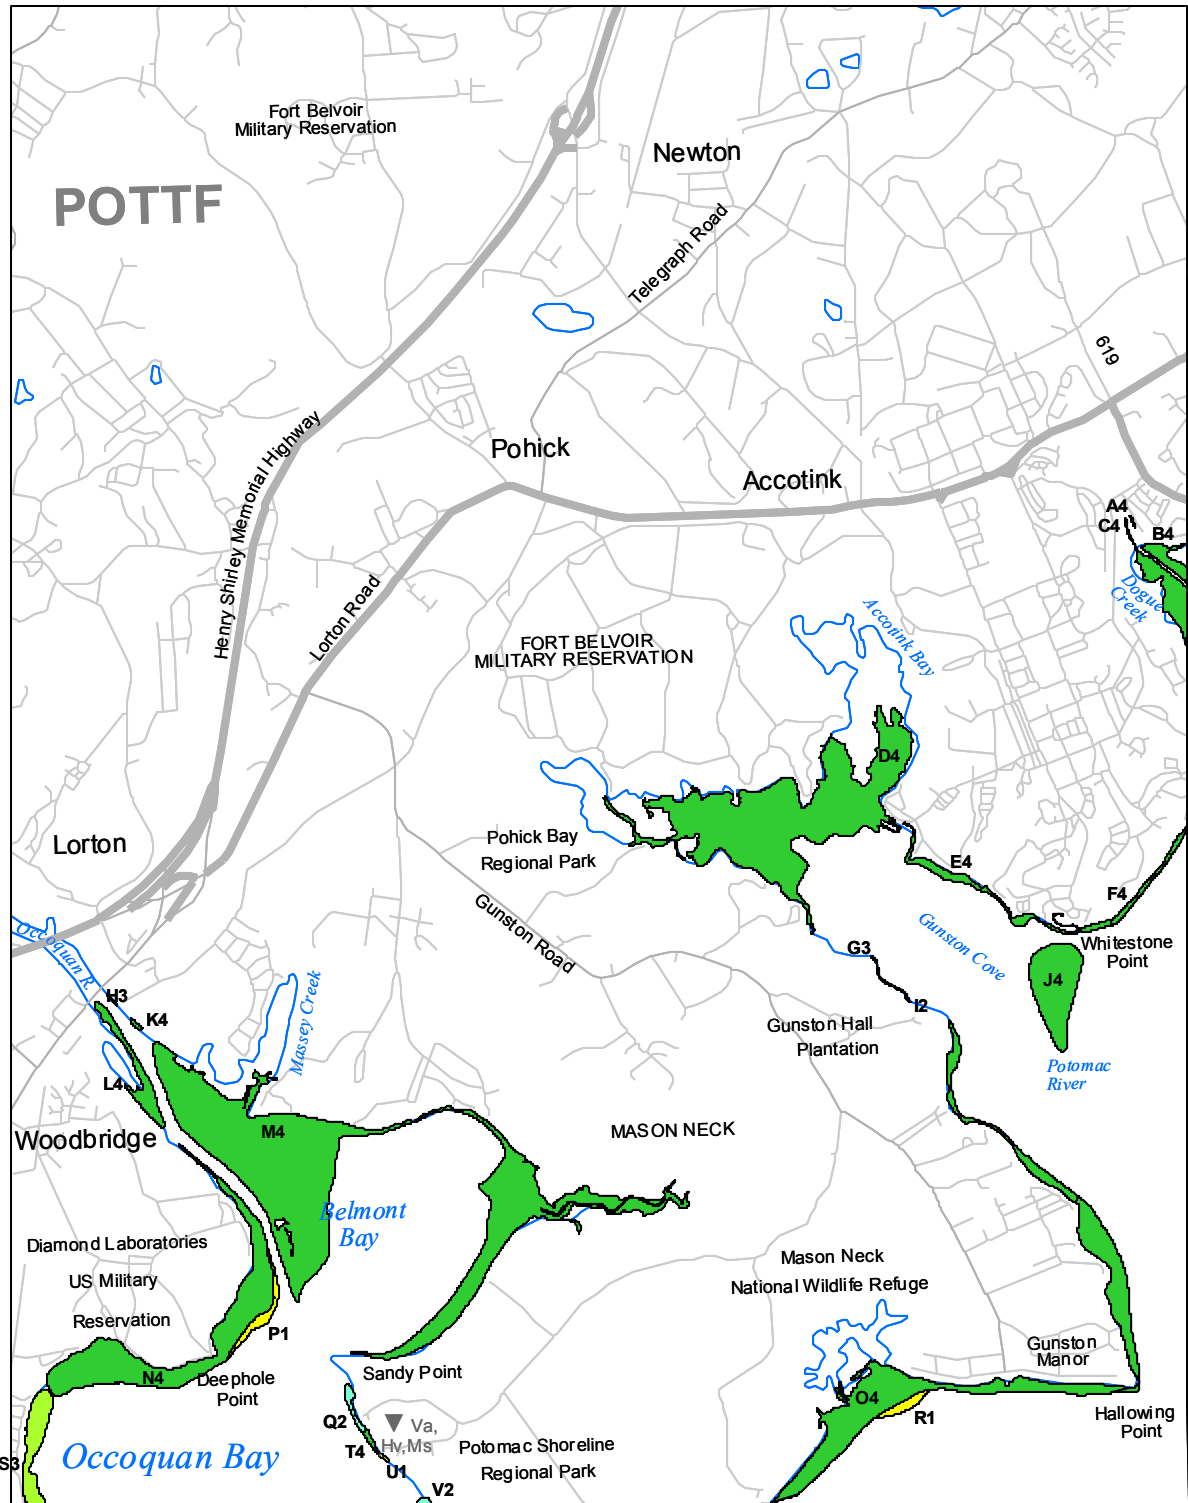

Submerged Aquatic Vegetation 2009

Fort Belvoir, Va.- Md. (39)

Hectares of SAV: 661.33

Date Flown: 09/15

1,000 0 1,000 2,000 Meters

Sources: VIMS,USGS

PDF Created: 10/14/2010