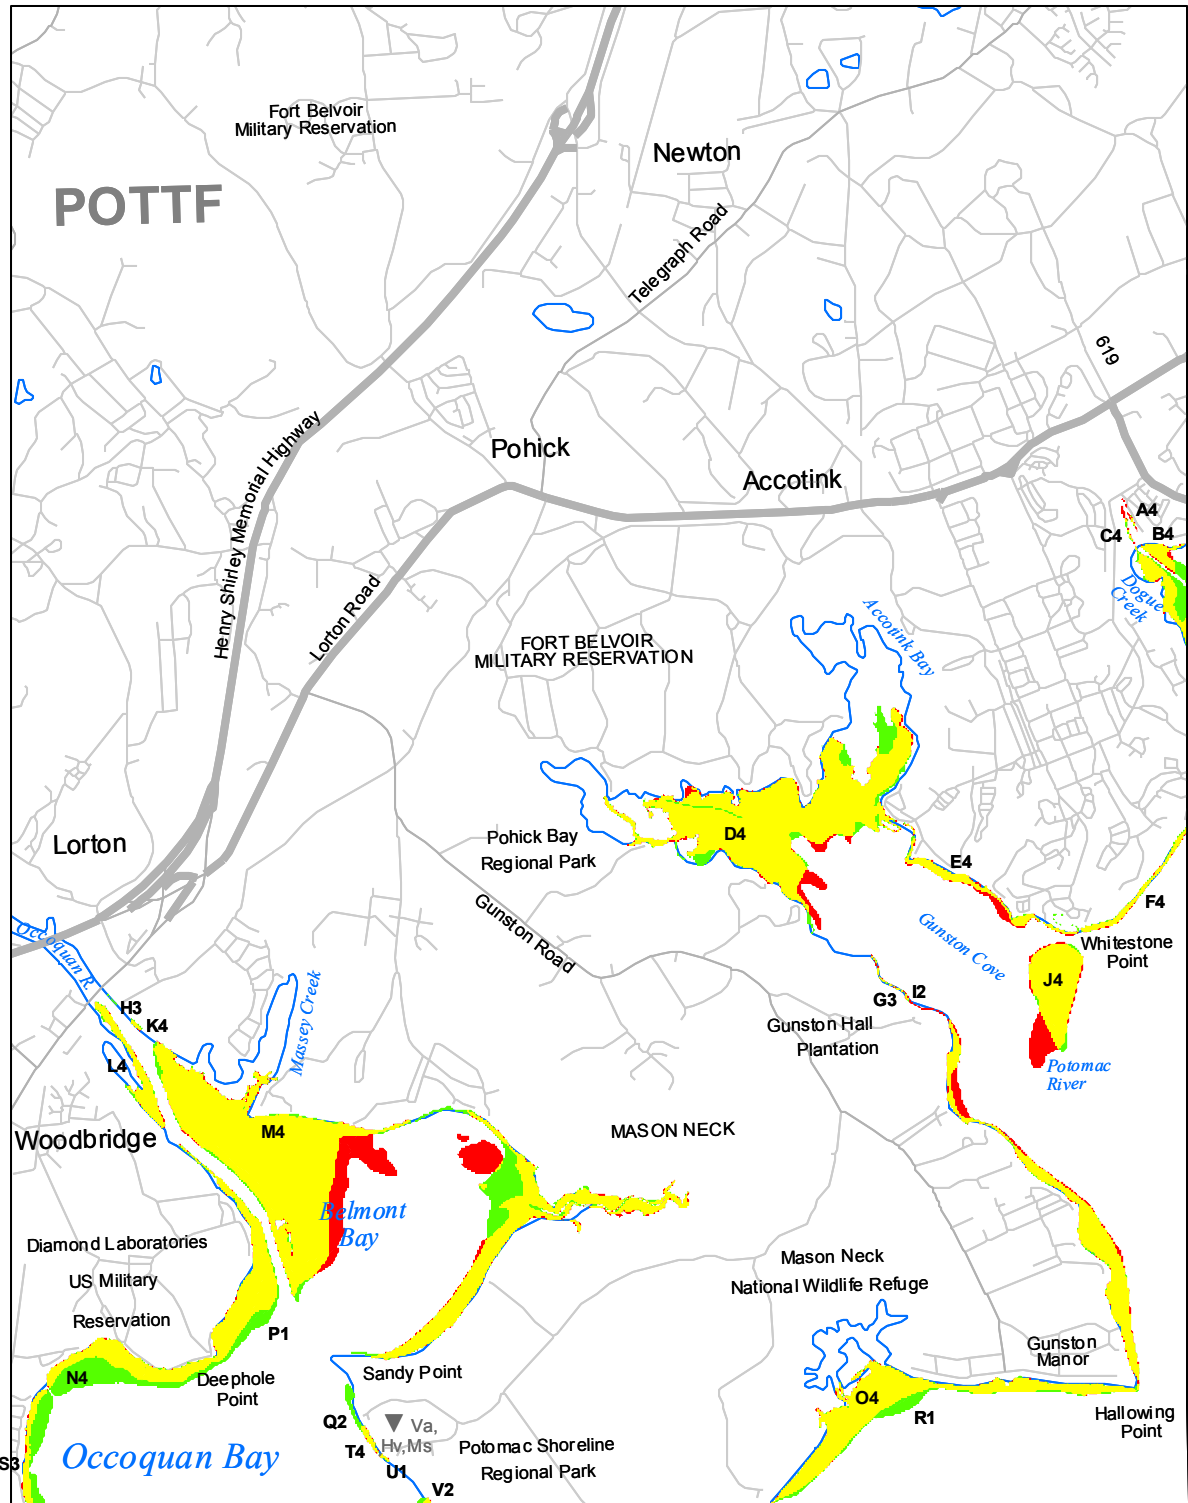

Submerged Aquatic Vegetation 2009

Fort Belvoir, Va.- Md. (39)

Hectares of SAV: 661.33

Date Flown: 09/15

1,000 0 1,000 2,000 Meters

Sources: VIMS,USGS PDF Created: 10/14/2010