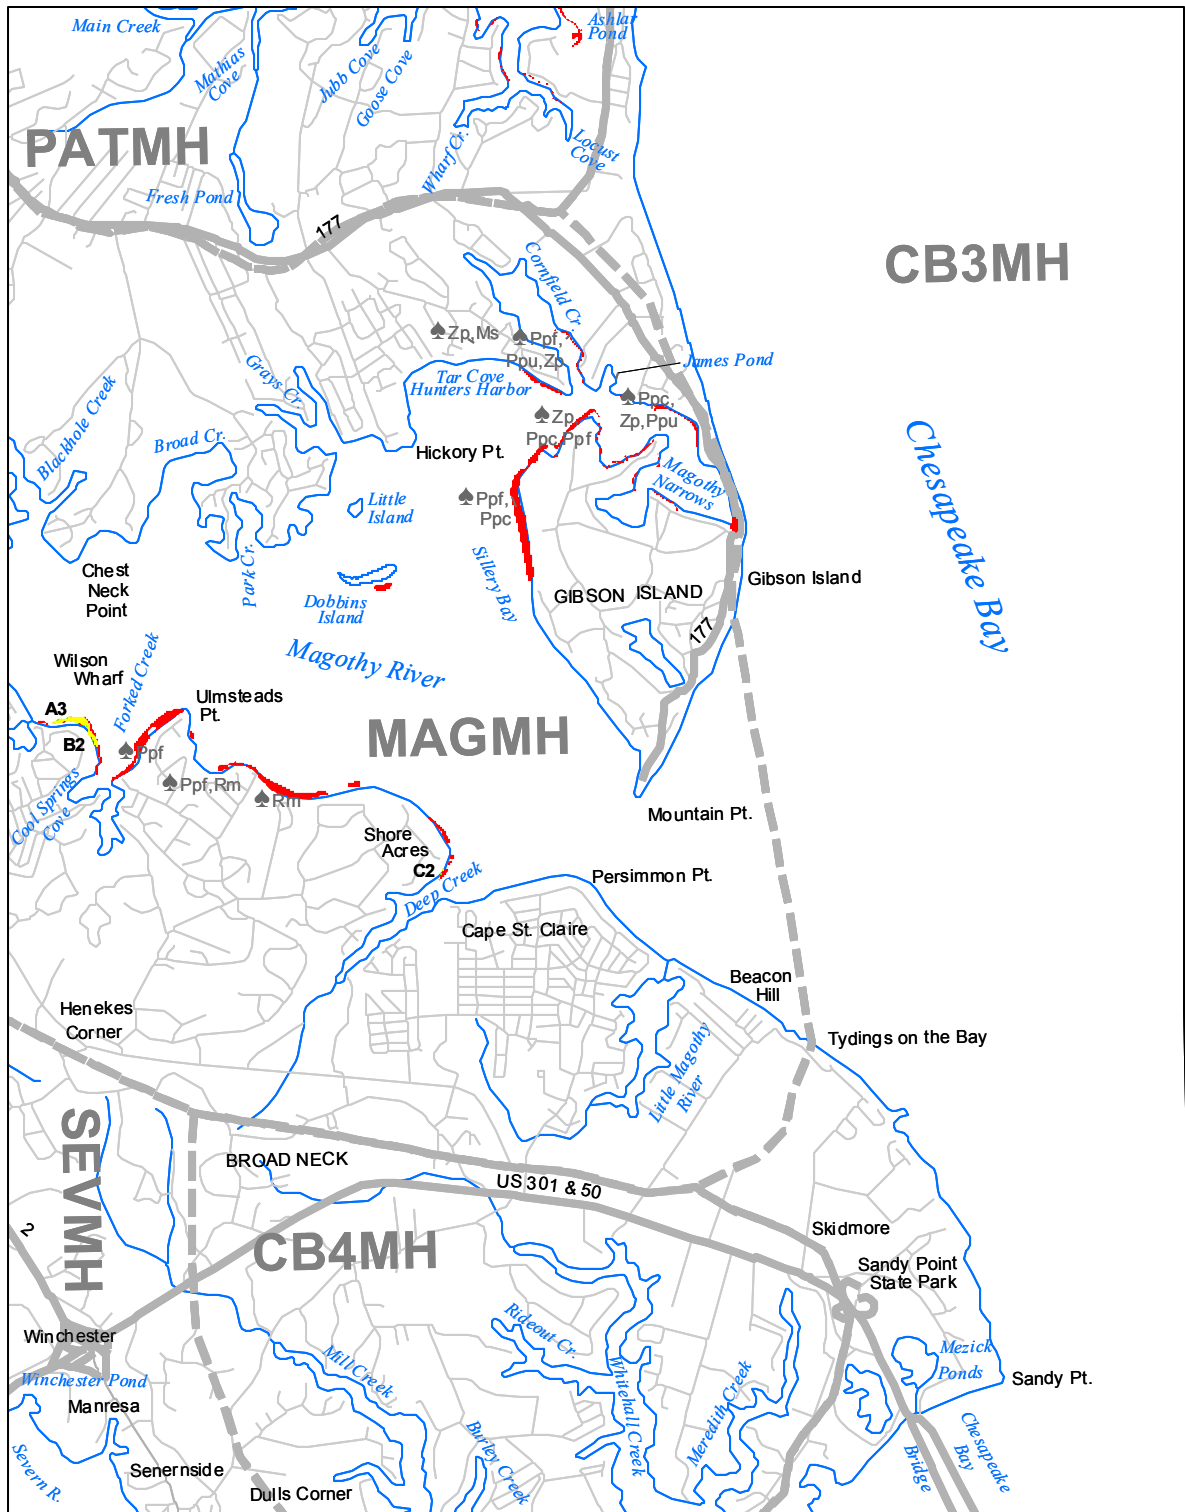

Submerged Aquatic Vegetation 2009

Gibson Island, Md. (24)

Hectares of SAV: 2.25

Date Flown: 09/14, 10/05, 10/22

1,000 0 1,000 2,000 Meters

Sources: VIMS,USGS PDF Created: 10/14/2010