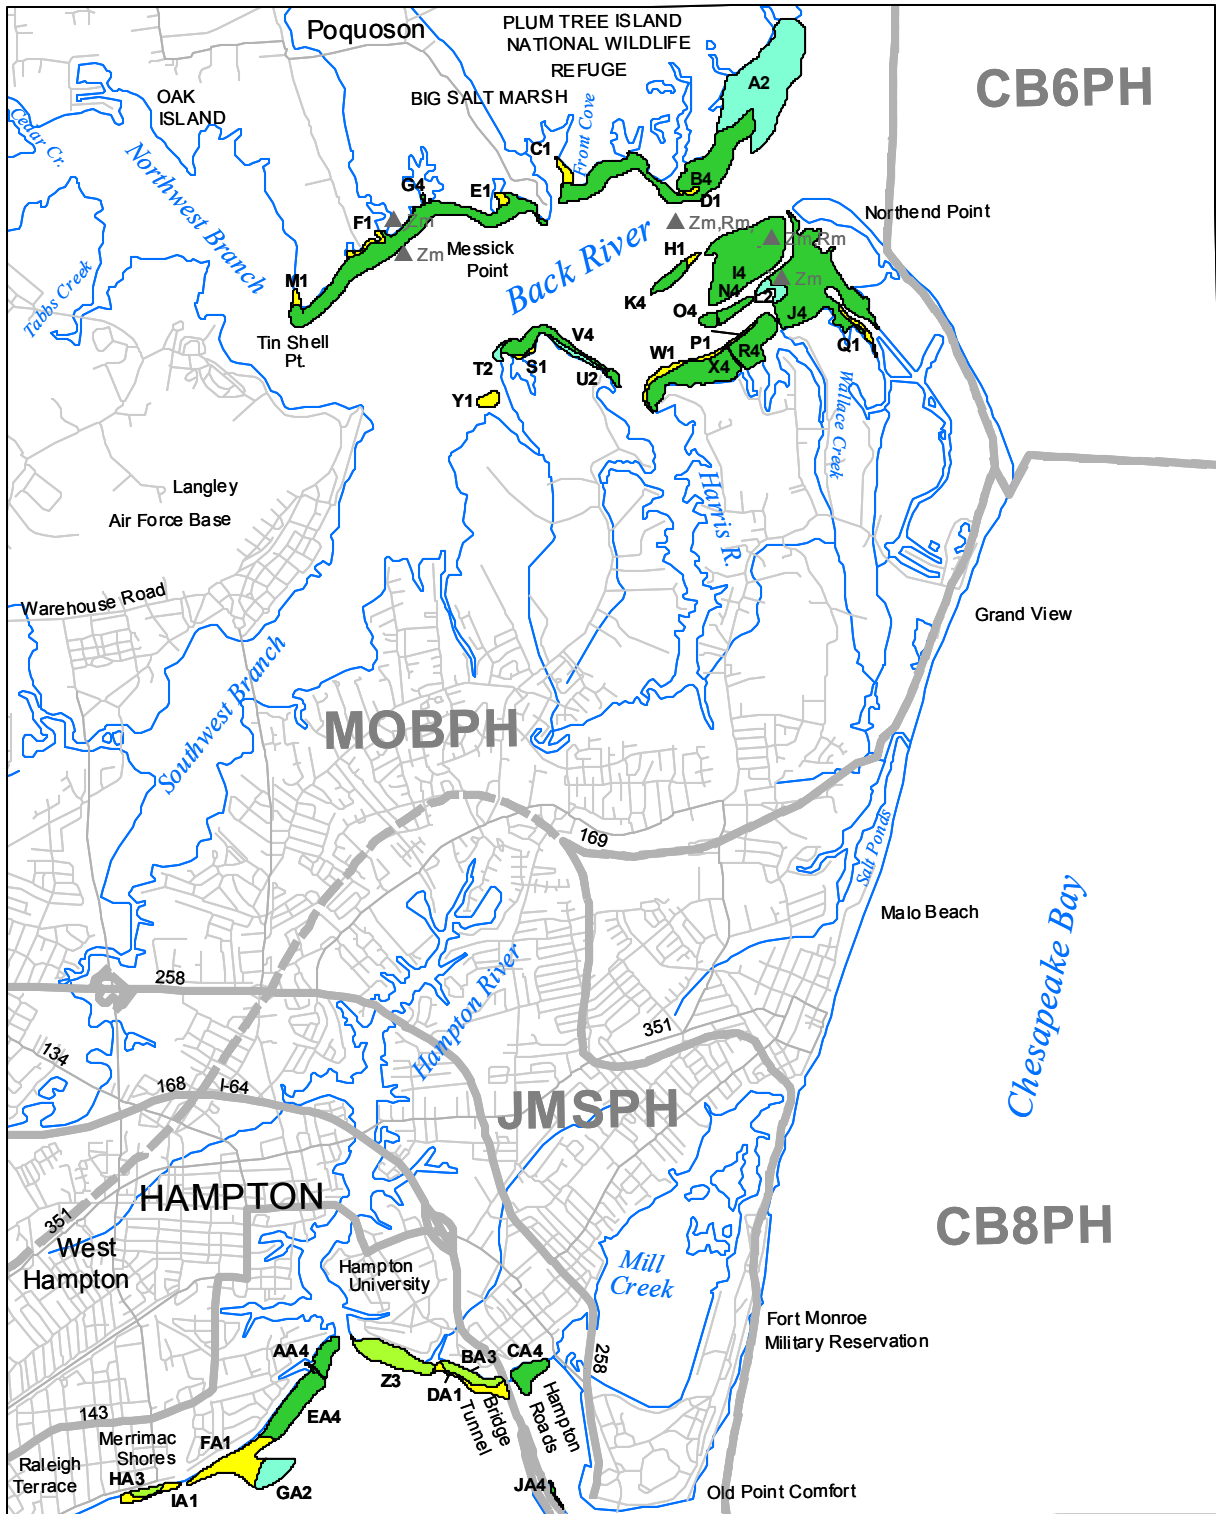

# Submerged Aquatic Vegetation 2009

Hampton, Va. (147)

Hectares of SAV: 341.00

Date Flown: 06/29, 07/15

Sources: VIMS,USGS

PDF Created: 10/14/2010