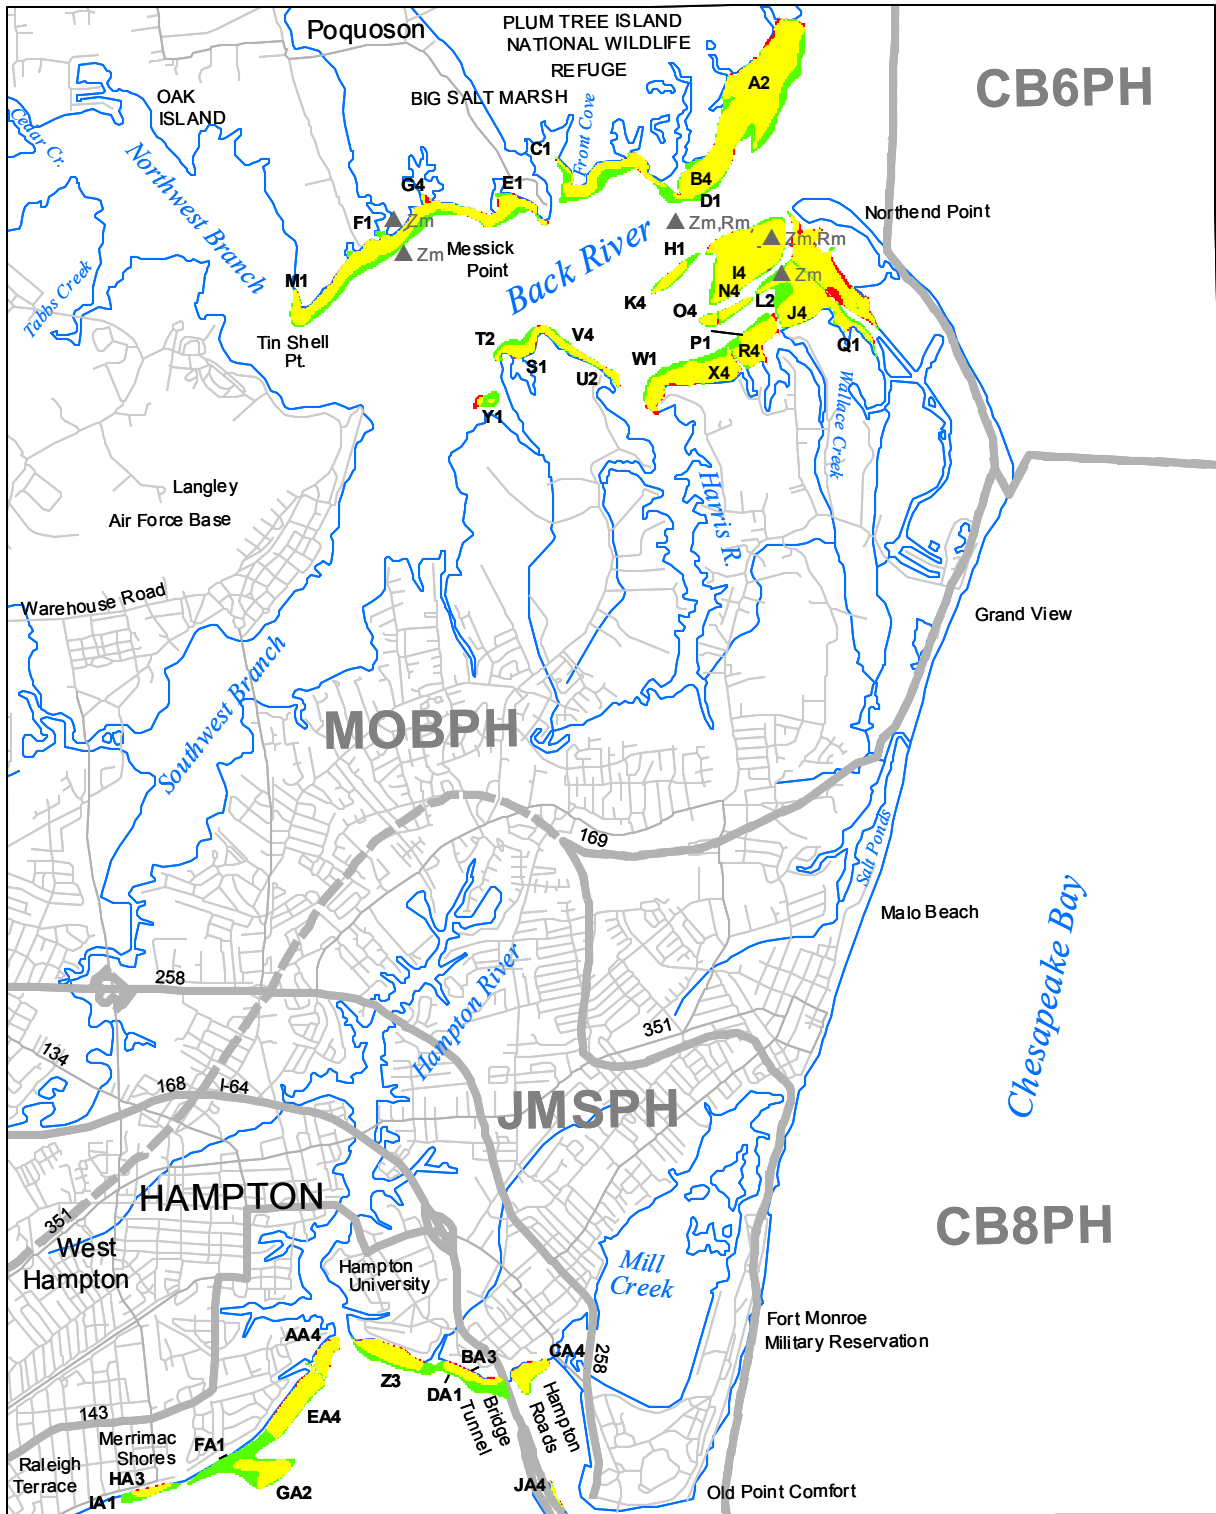

Submerged Aquatic Vegetation 2009

Hampton, Va. (147)

Hectares of SAV: 341.00

Date Flown: 06/29, 07/15

Sources: VIMS,USGS PDF Created: 10/14/2010