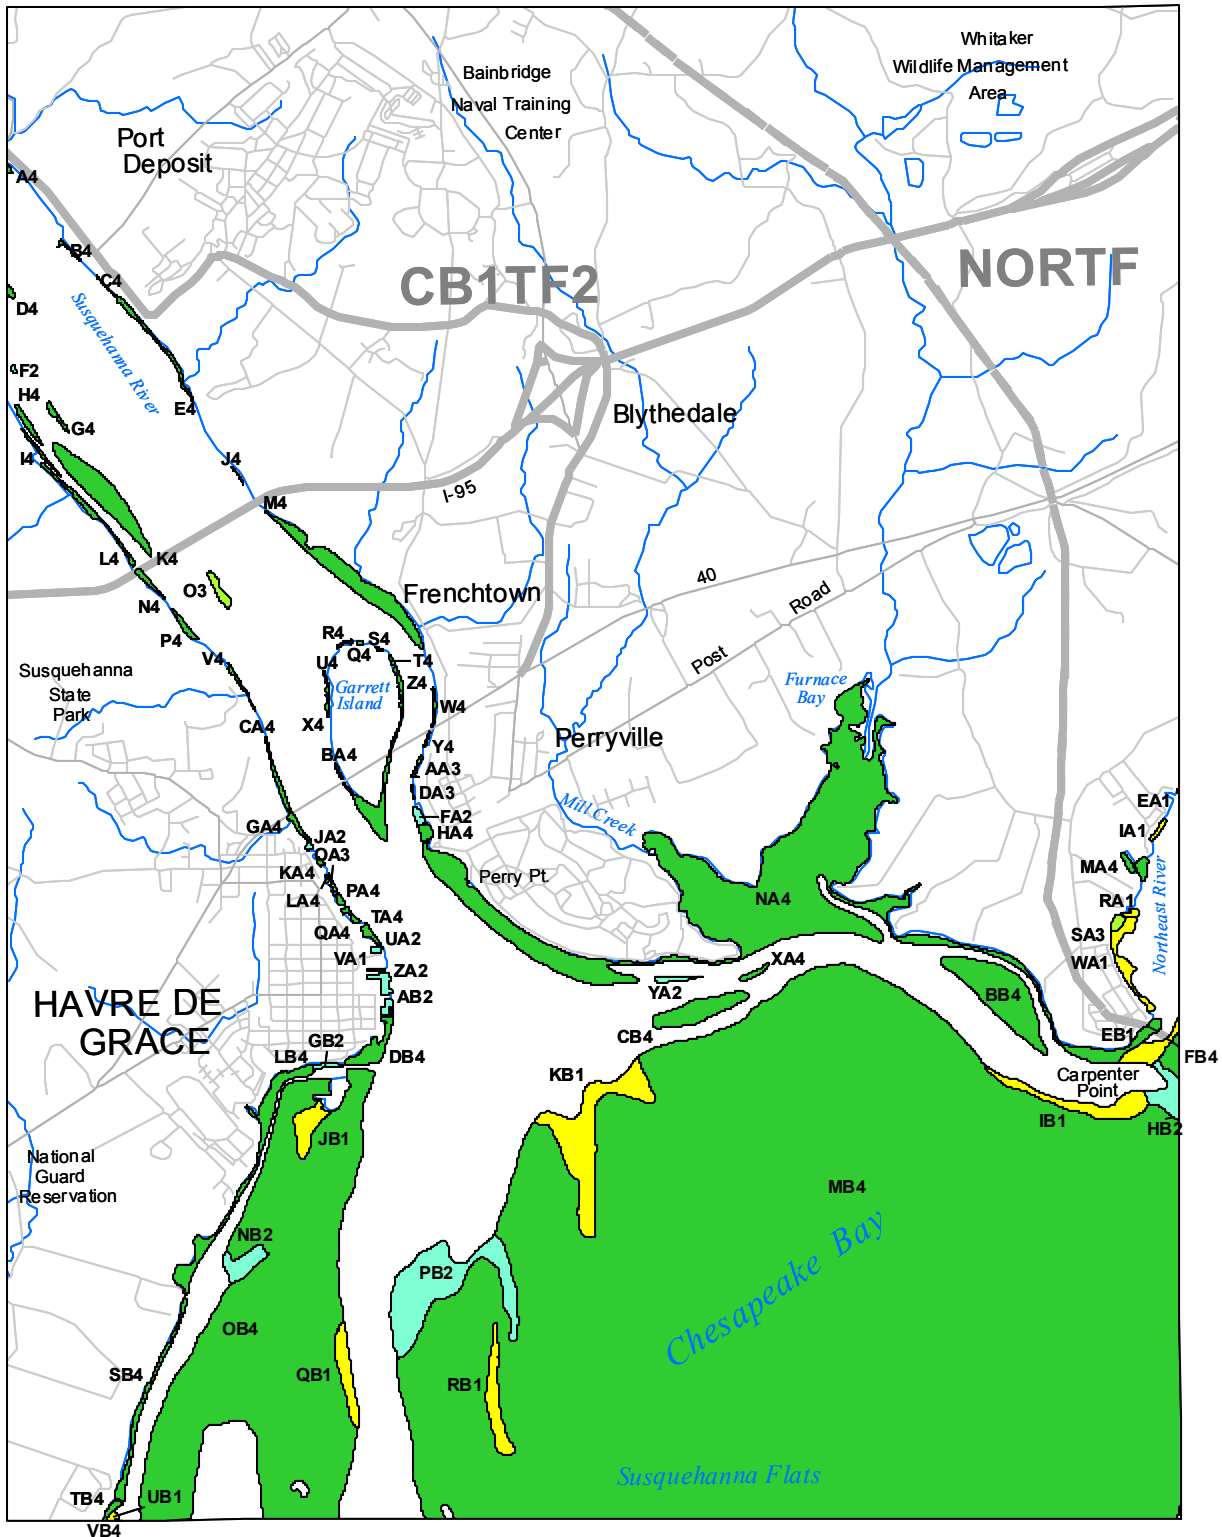

# Submerged Aquatic Vegetation 2009

Havre de Grace, Md. (3)

Hectares of SAV: 3,805.26  
Date Flown: 08/26, 10/11, 10/22

Sources: VIMS,USGS PDF Created: 10/14/2010