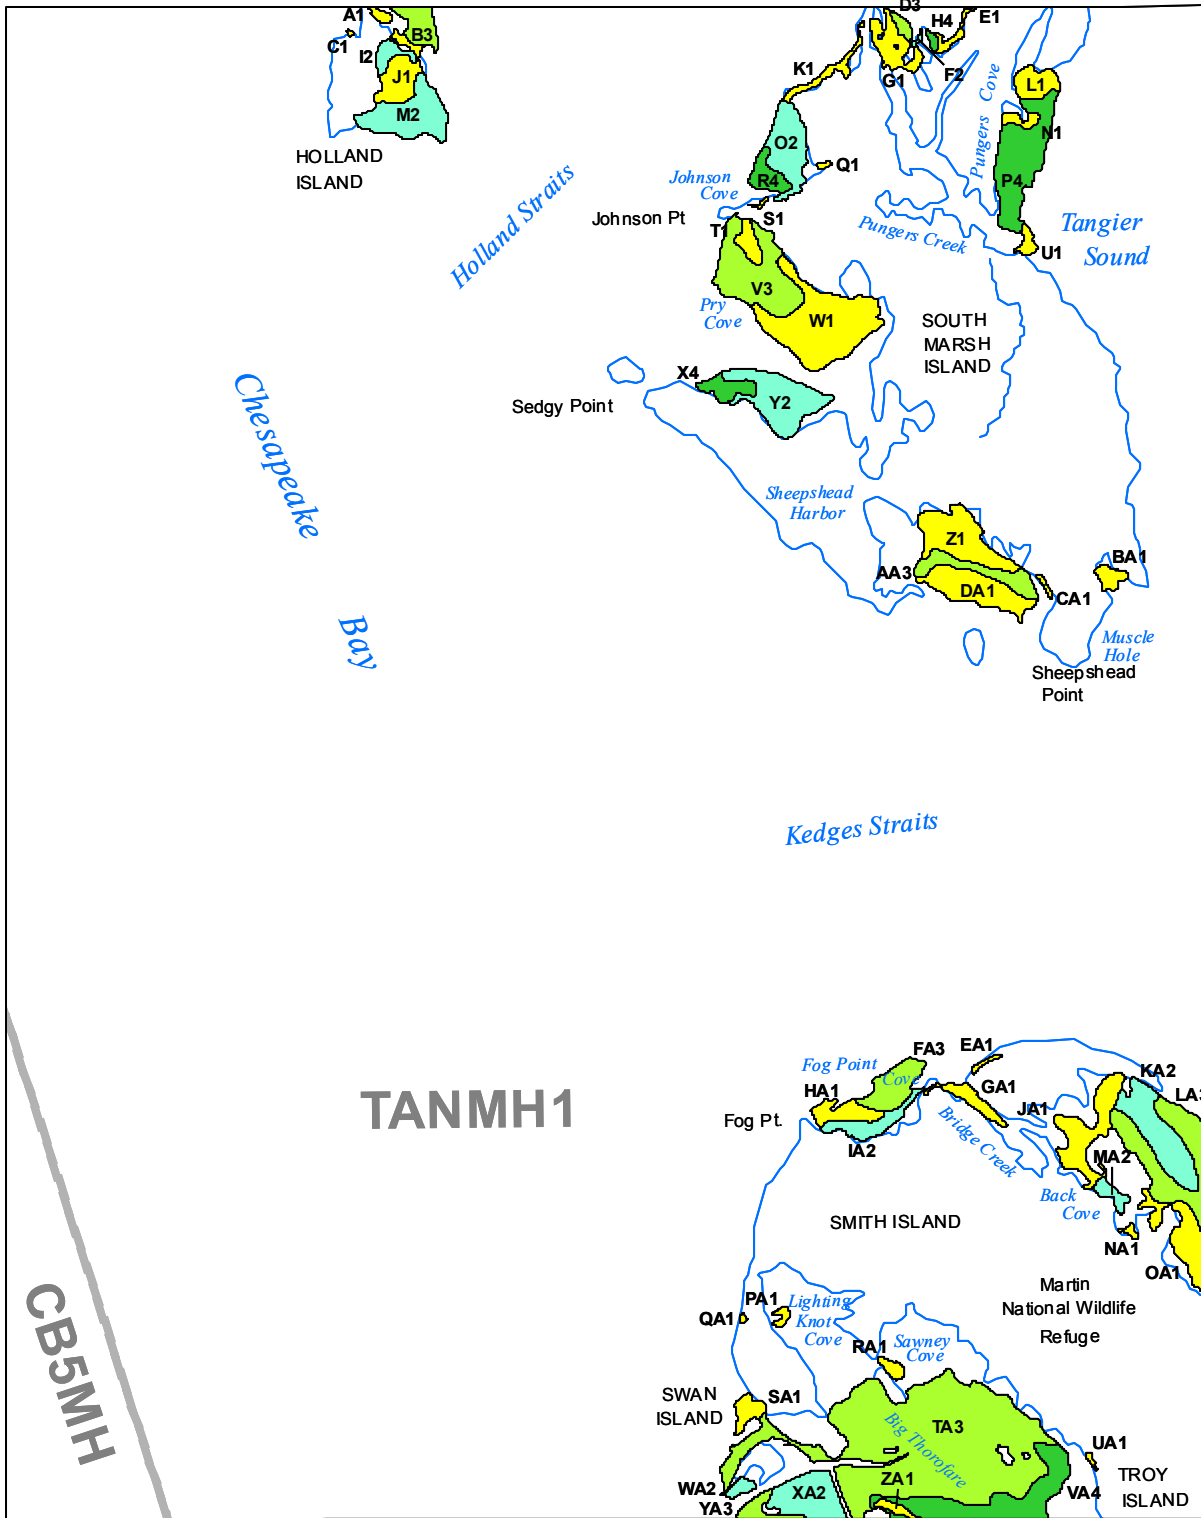

Submerged Aquatic Vegetation 2009

Kedges Straits, Md. (91)

Hectares of SAV: 822.25

Date Flown: 05/20

1,000 0 1,000 2,000 Meters

Sources: VIMS,USGS

PDF Created: 10/14/2010