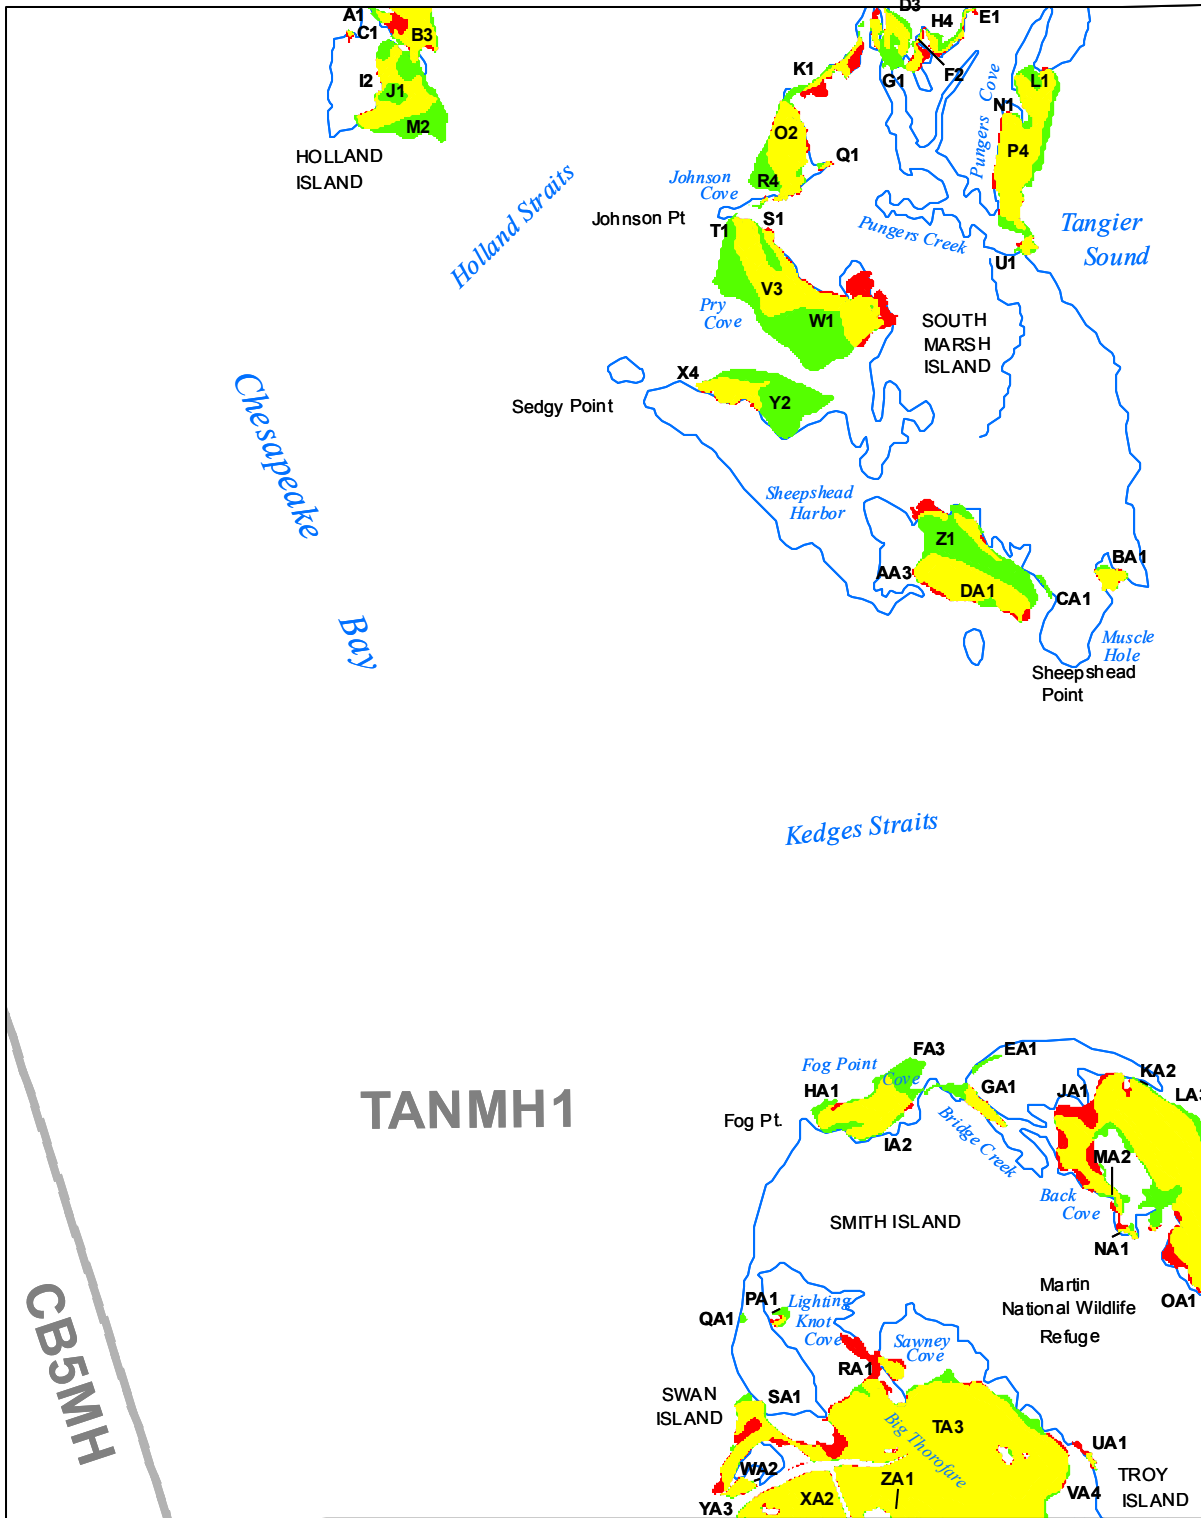

Submerged Aquatic Vegetation 2009

Kedges Straits, Md. (91)

Hectares of SAV: 822.25

Date Flown: 05/20

1,000 0 1,000 2,000 Meters

Sources: VIMS,USGS PDF Created: 10/14/2010