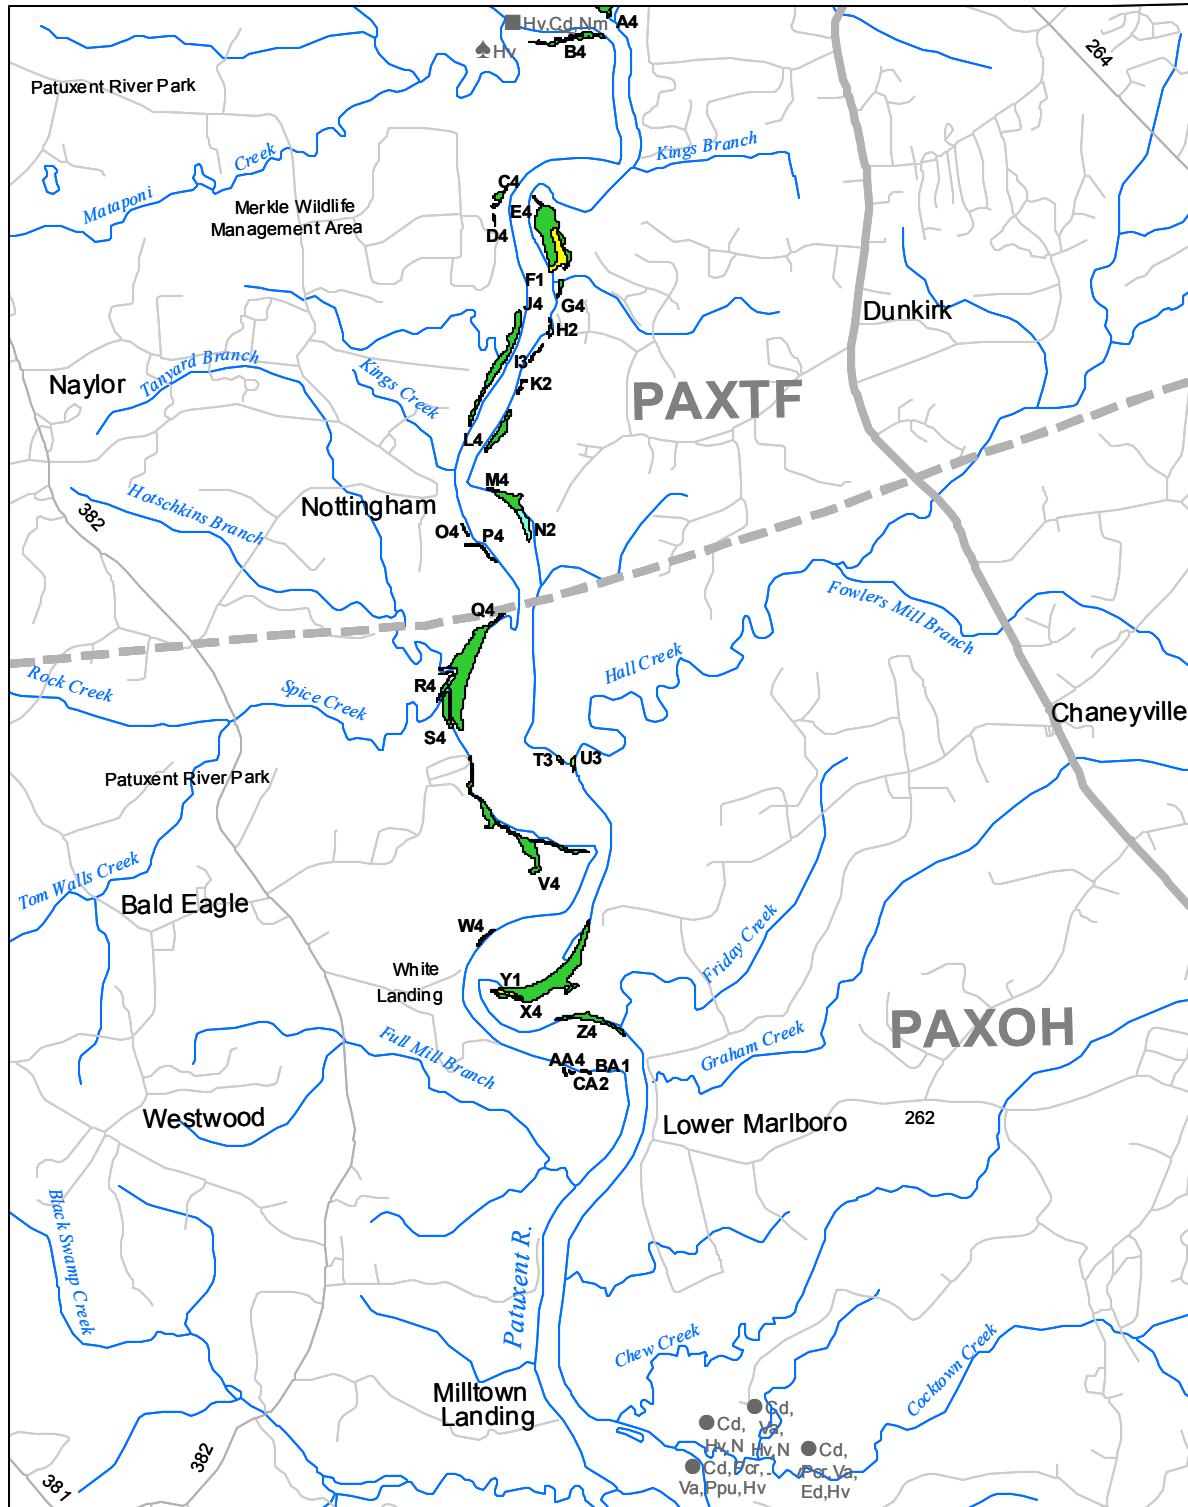

Submerged Aquatic Vegetation 2009 (Preliminary)

Lower Marlboro, Md. (41)

Hectares of SAV: 64.29

Date Flown: 08/18

Sources: VIMS,USGS

PDF Created: 2/9/2011