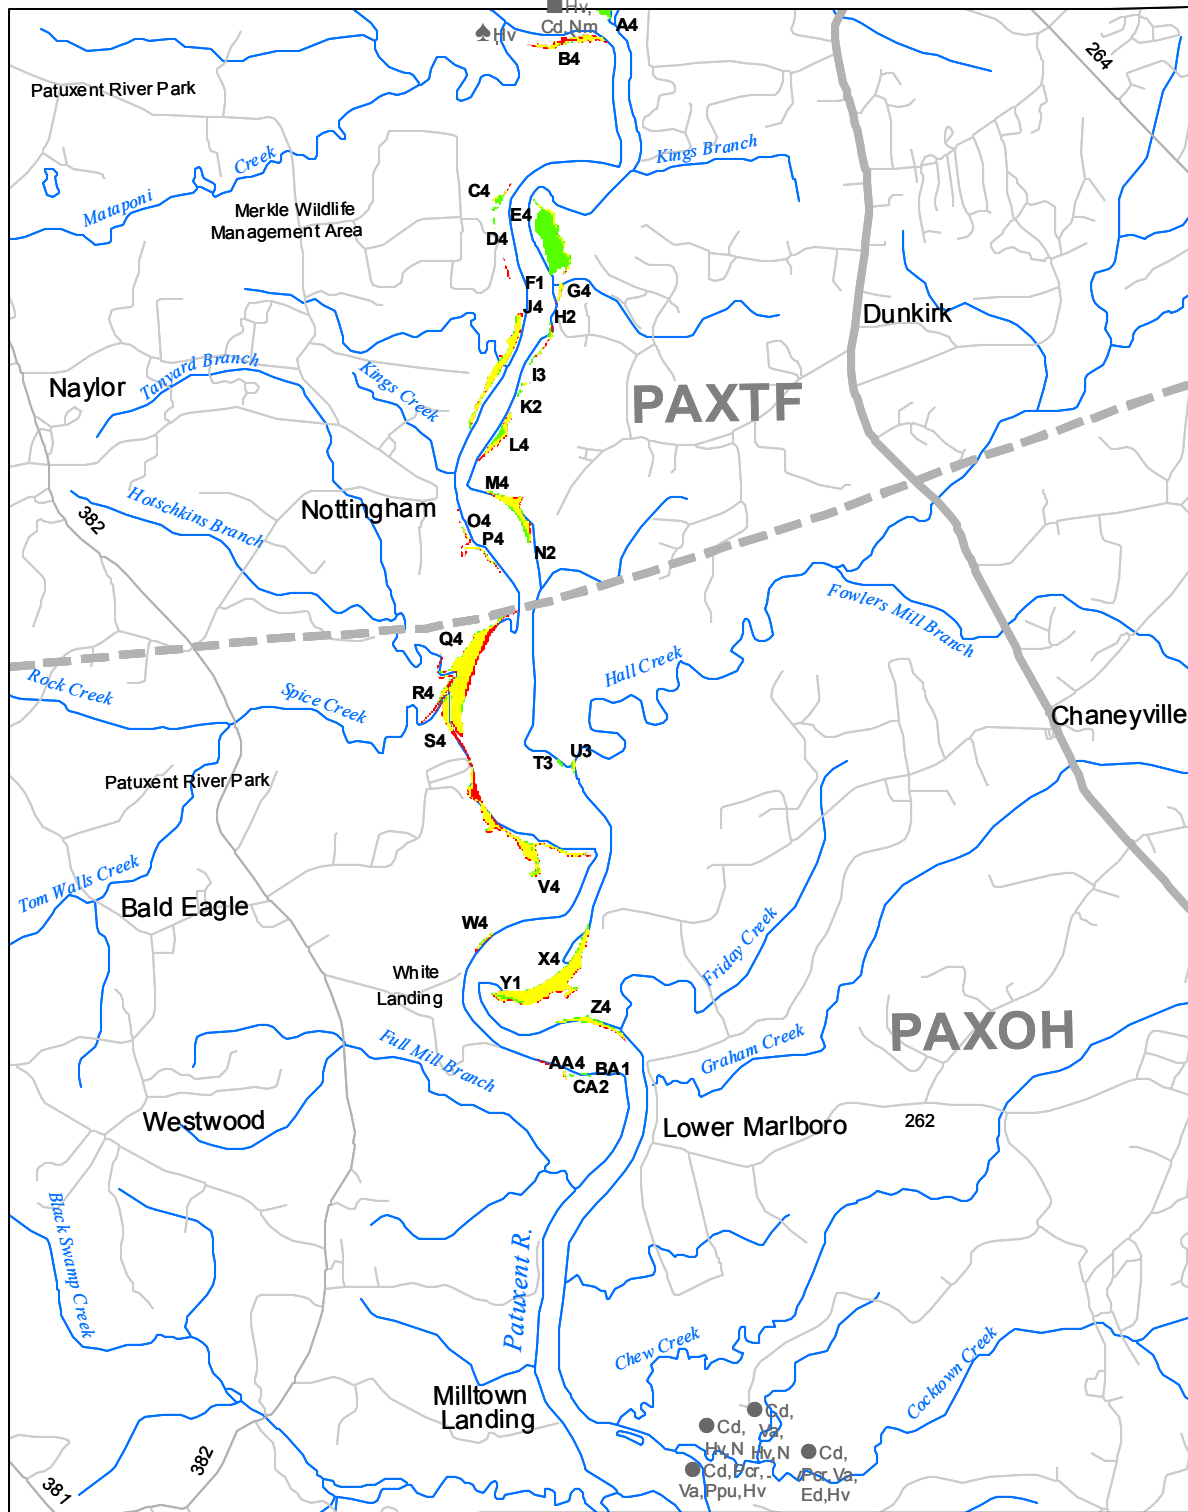

Submerged Aquatic Vegetation 2009 (Preliminary)

Lower Marlboro, Md. (41)

Hectares of SAV: 64.29

Date Flown: 08/18

Sources: VIMS,USGS PDF Created: 2/9/2011