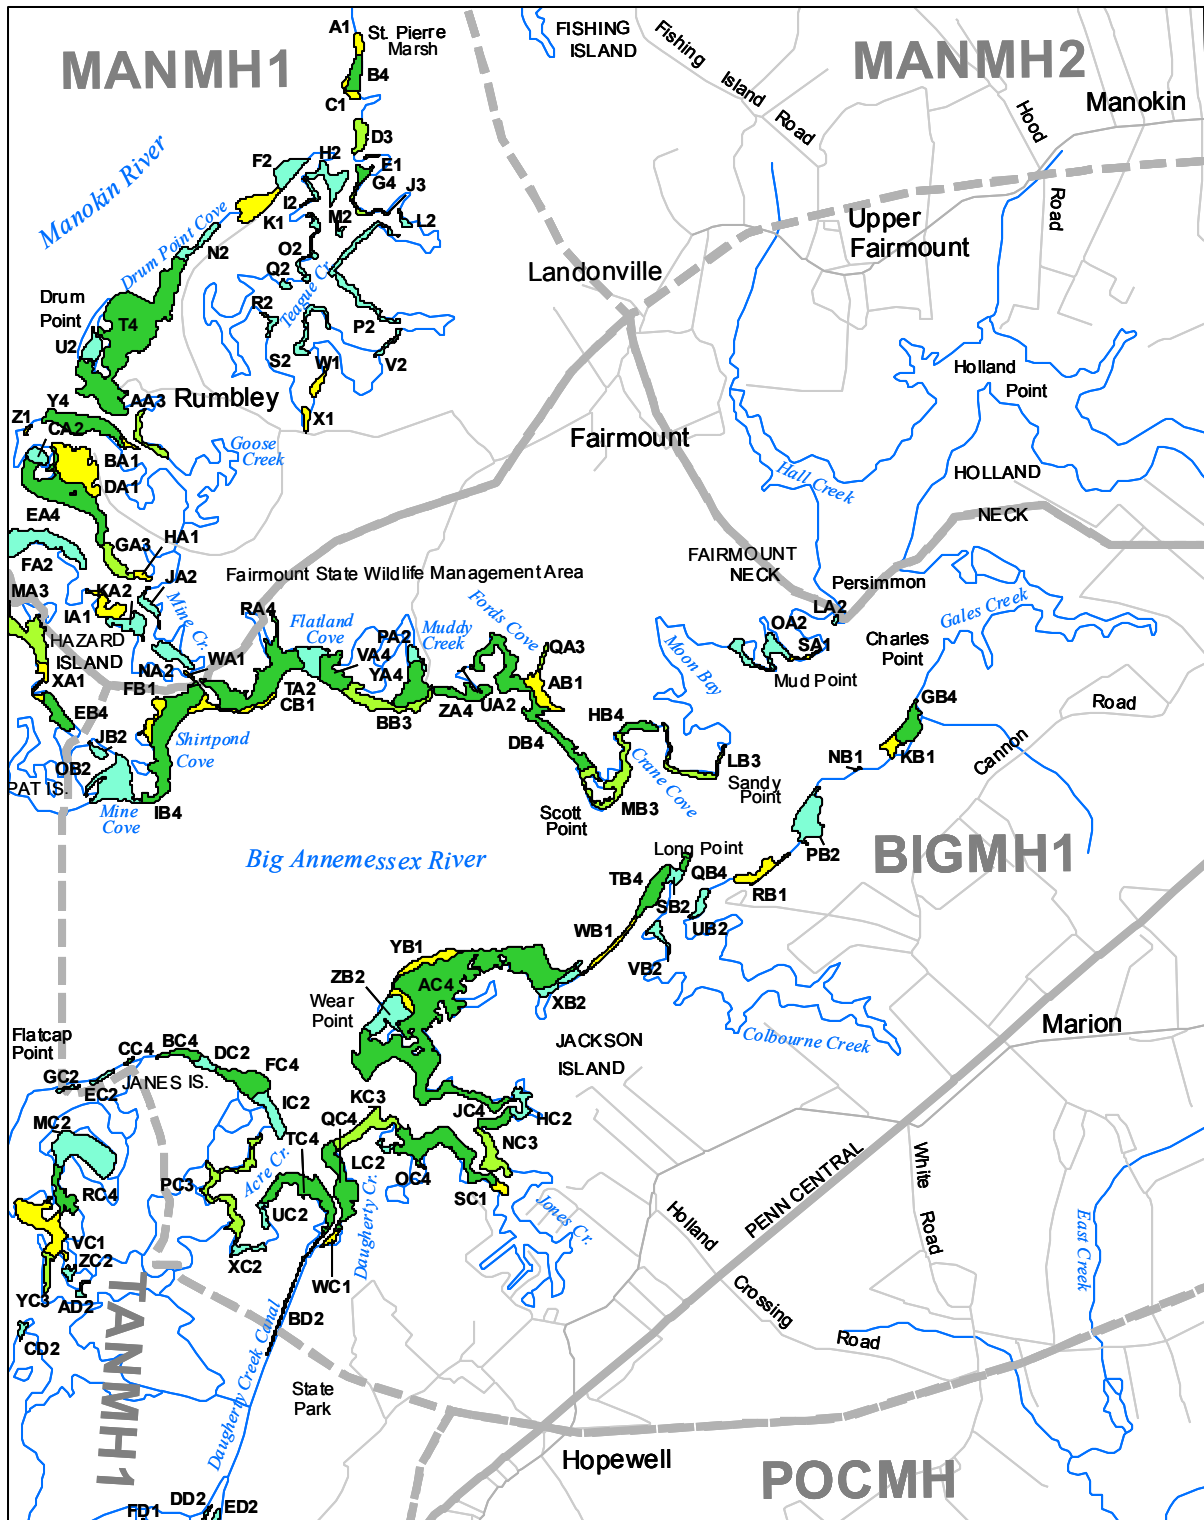

Submerged Aquatic Vegetation 2009

Marion, Md. (93)

Hectares of SAV: 567.85

Date Flown: 05/20, 07/07, 07/08

1,000 0 1,000 2,000 Meters

Sources: VIMS,USGS

PDF Created: 10/14/2010