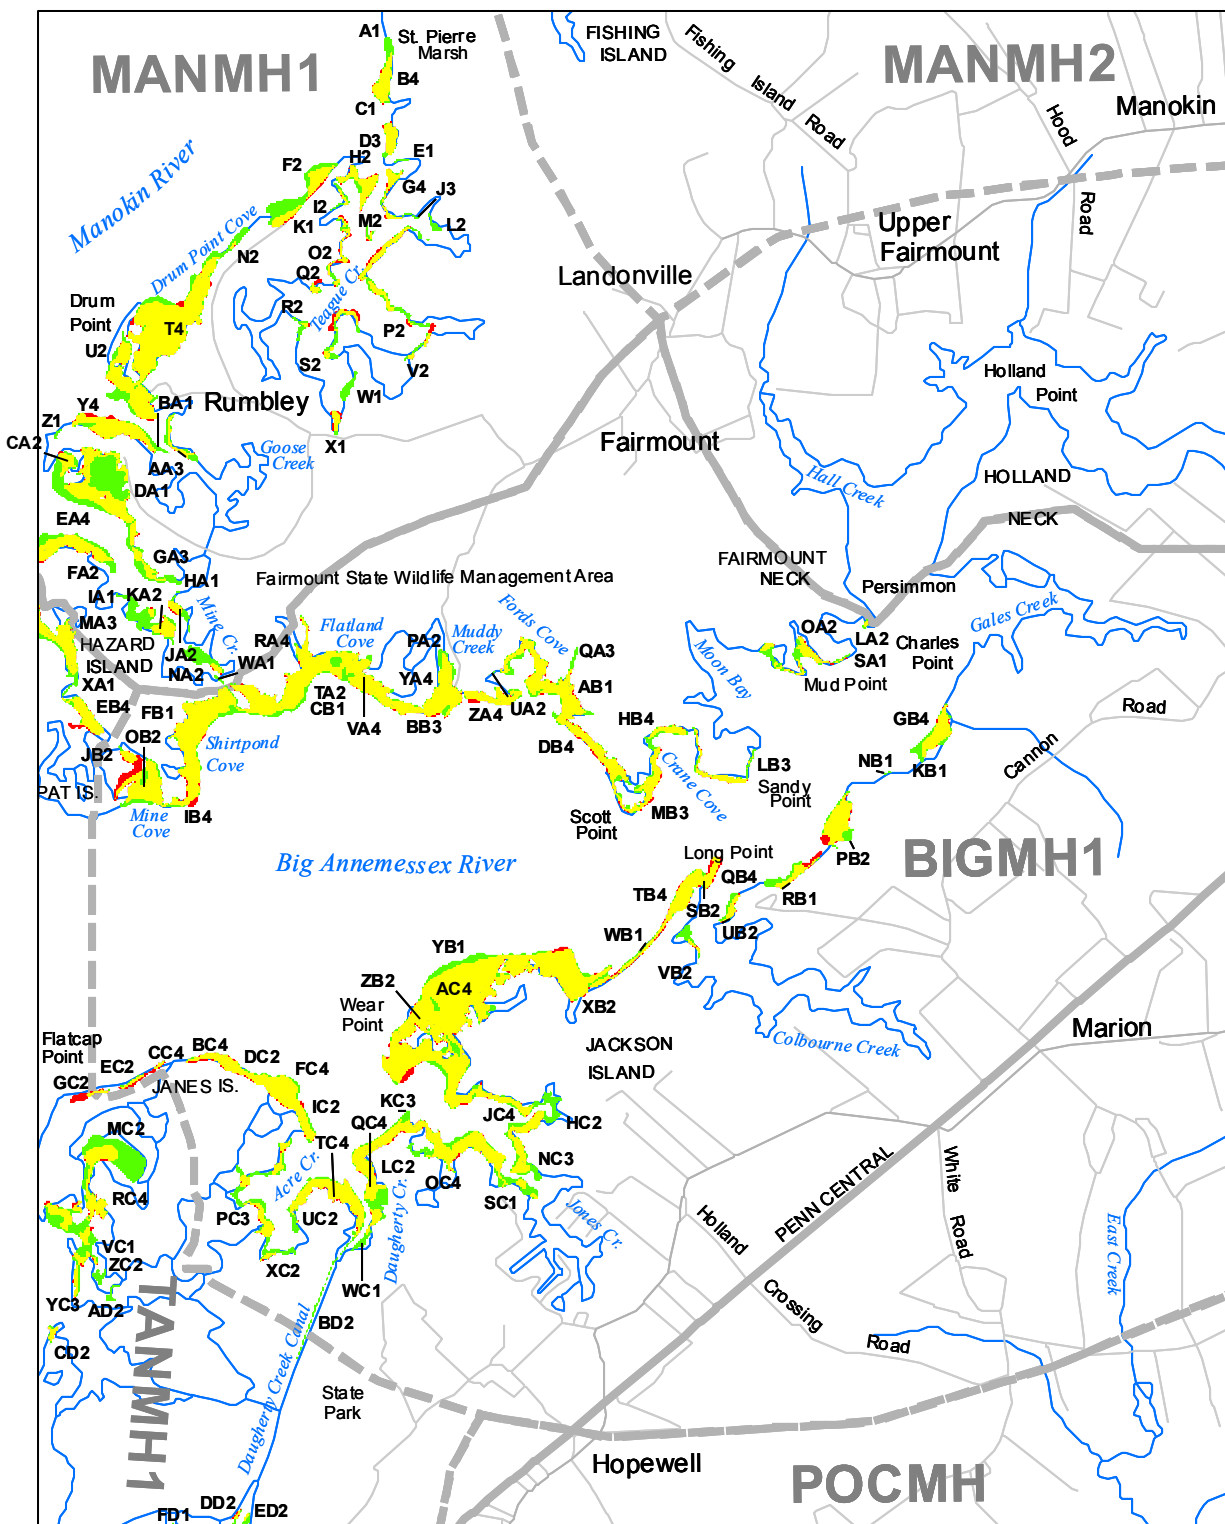

Submerged Aquatic Vegetation 2009

Marion, Md. (93)

Hectares of SAV: 567.85

Date Flown: 05/20, 07/07, 07/08

1,000 0 1,000 2,000 Meters

Sources: VIMS,USGS PDF Created: 10/14/2010