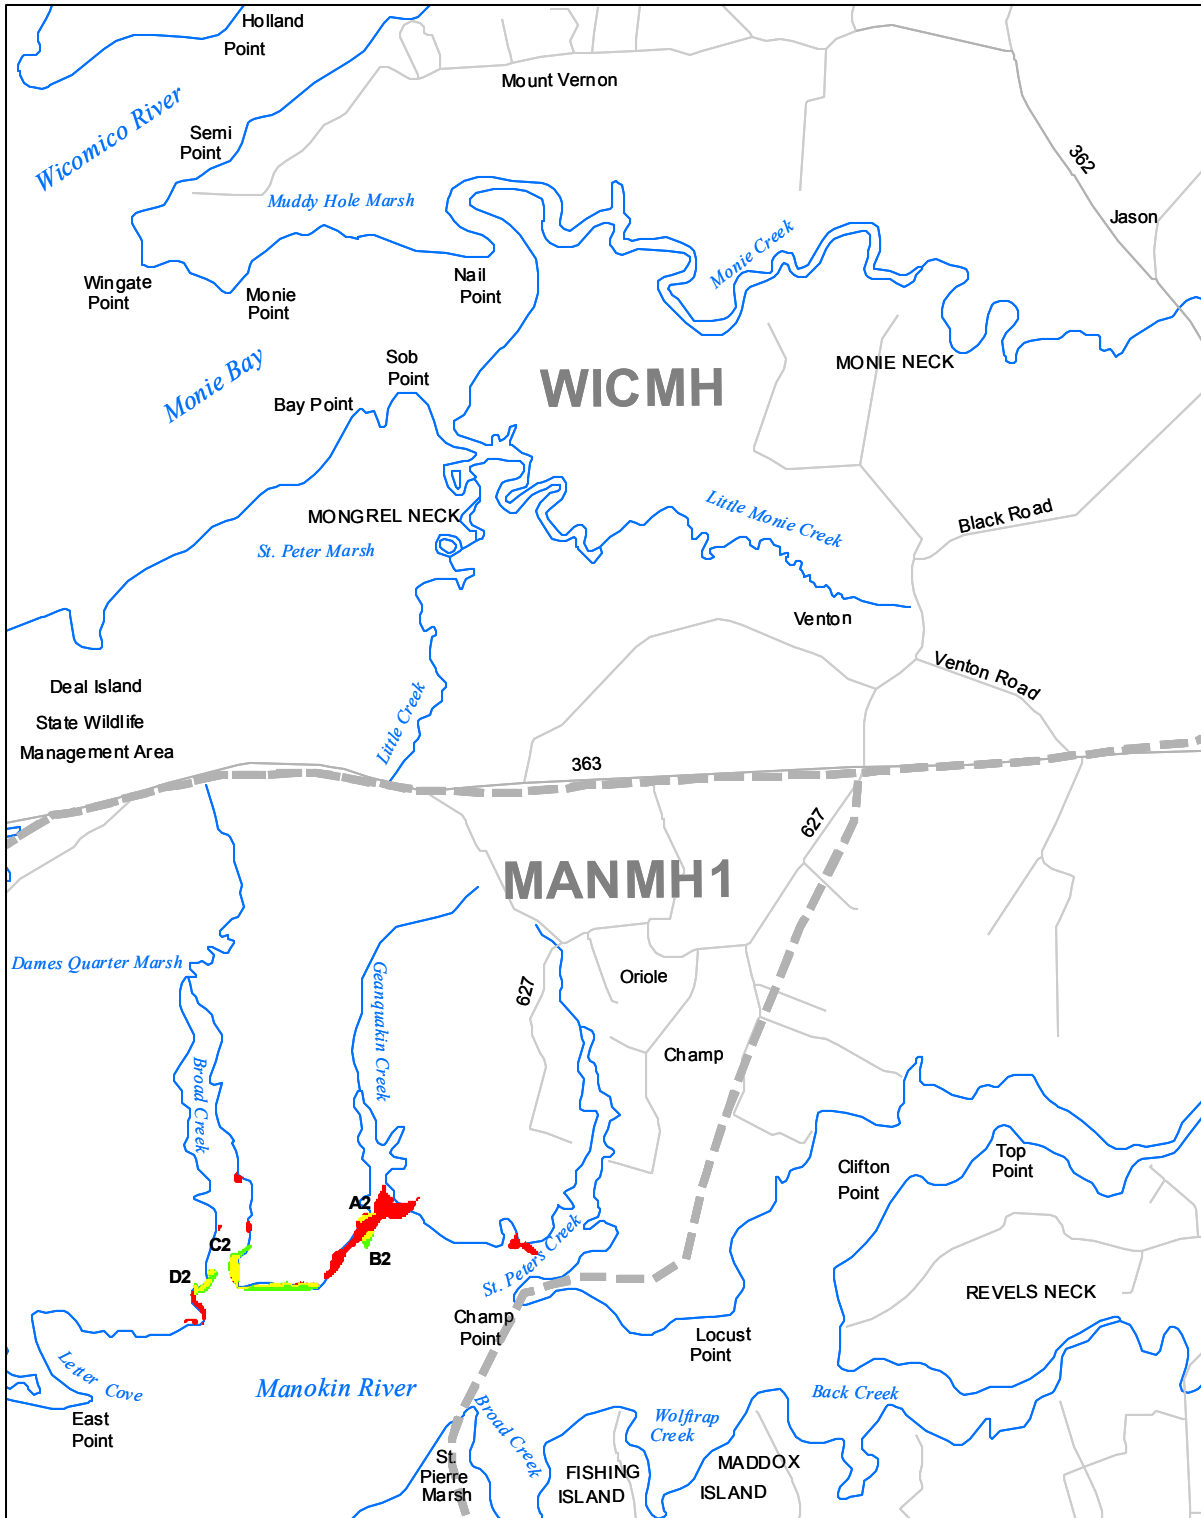

Submerged Aquatic Vegetation 2009

Monie, Md. (85)

Hectares of SAV: 11.12
Date Flown: 07/07, 07/08

Sources: VIMS,USGS PDF Created: 10/14/2010