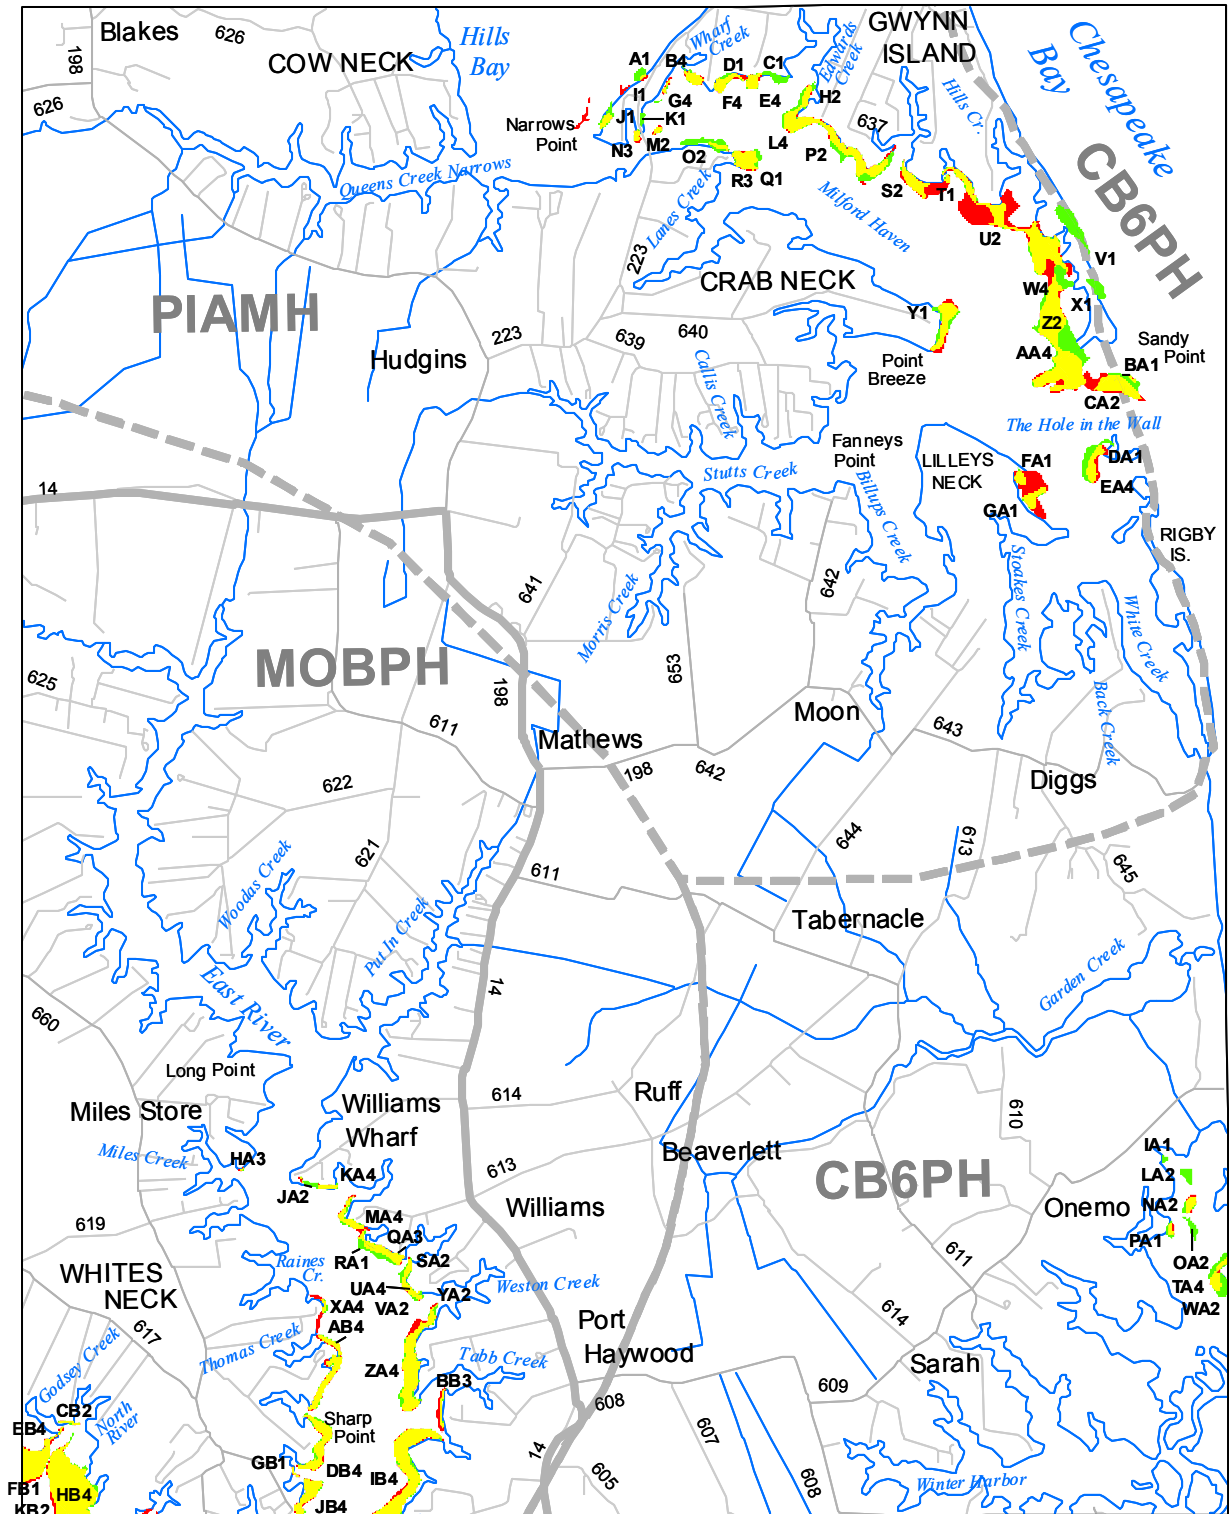

Submerged Aquatic Vegetation 2009

Mathews, Va. (123)

Hectares of SAV: 189.64

Date Flown: 05/22, 06/29, 07/15

1,000 0 1,000 2,000 Meters

Sources: VIMS,USGS PDF Created: 10/14/2010