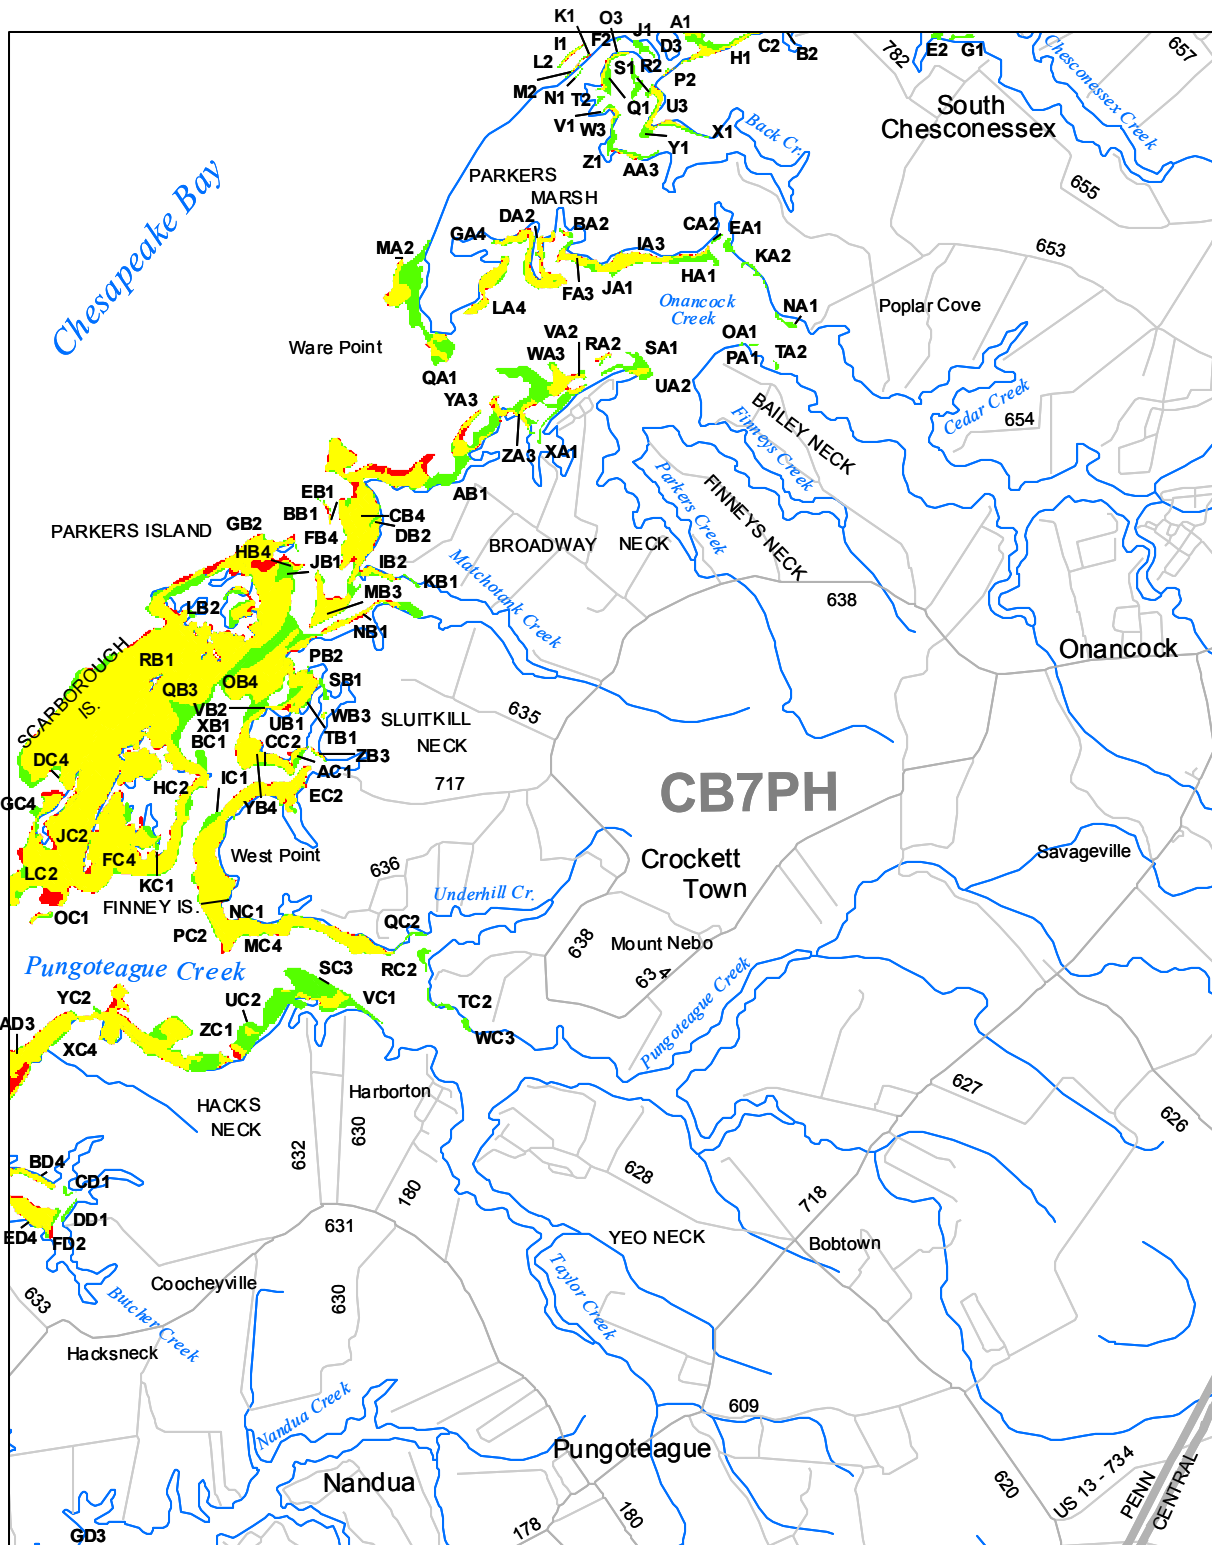

# Submerged Aquatic Vegetation 2009

Pungoteague, Va. (114)

Hectares of SAV: 682.38

Date Flown: 05/20

1,000 0 1,000 2,000 Meters

Sources: VIMS,USGS PDF Created: 10/14/2010