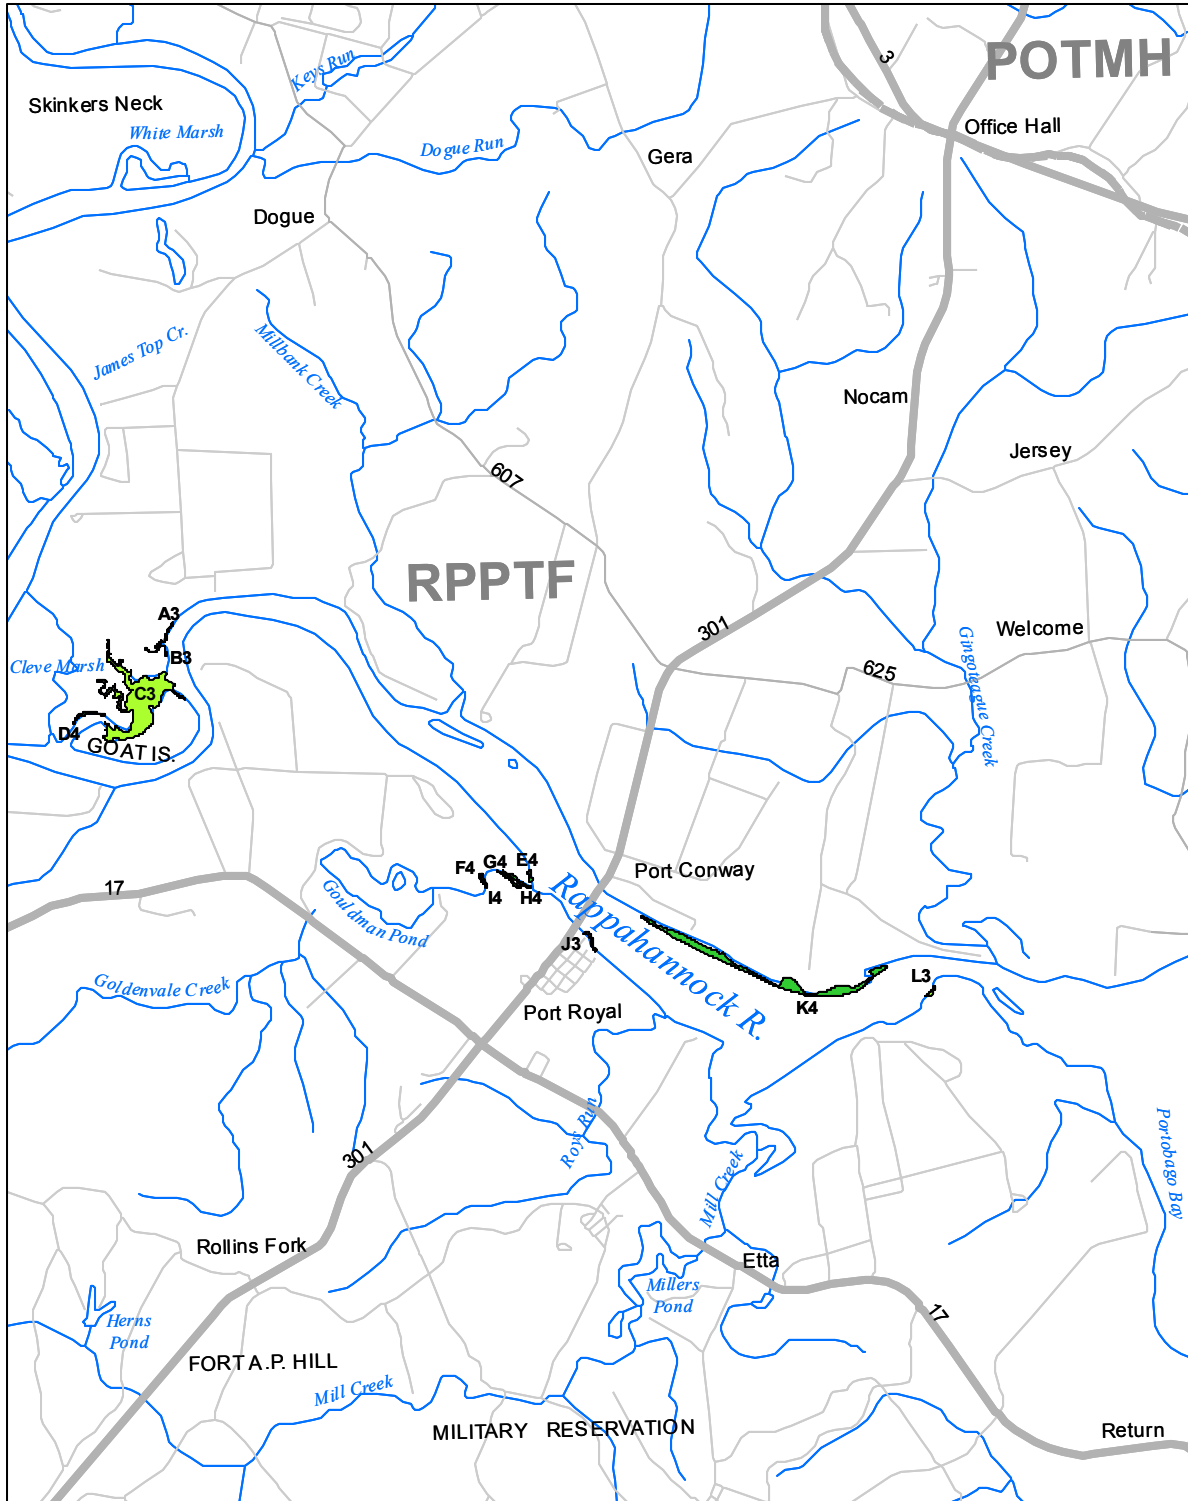

# Submerged Aquatic Vegetation 2009

Port Royal, Va. (231)

Hectares of SAV: 33.69

Date Flown: 10/20

1,000 0 1,000 2,000 Meters

Sources: VIMS,USGS

PDF Created: 10/14/2010