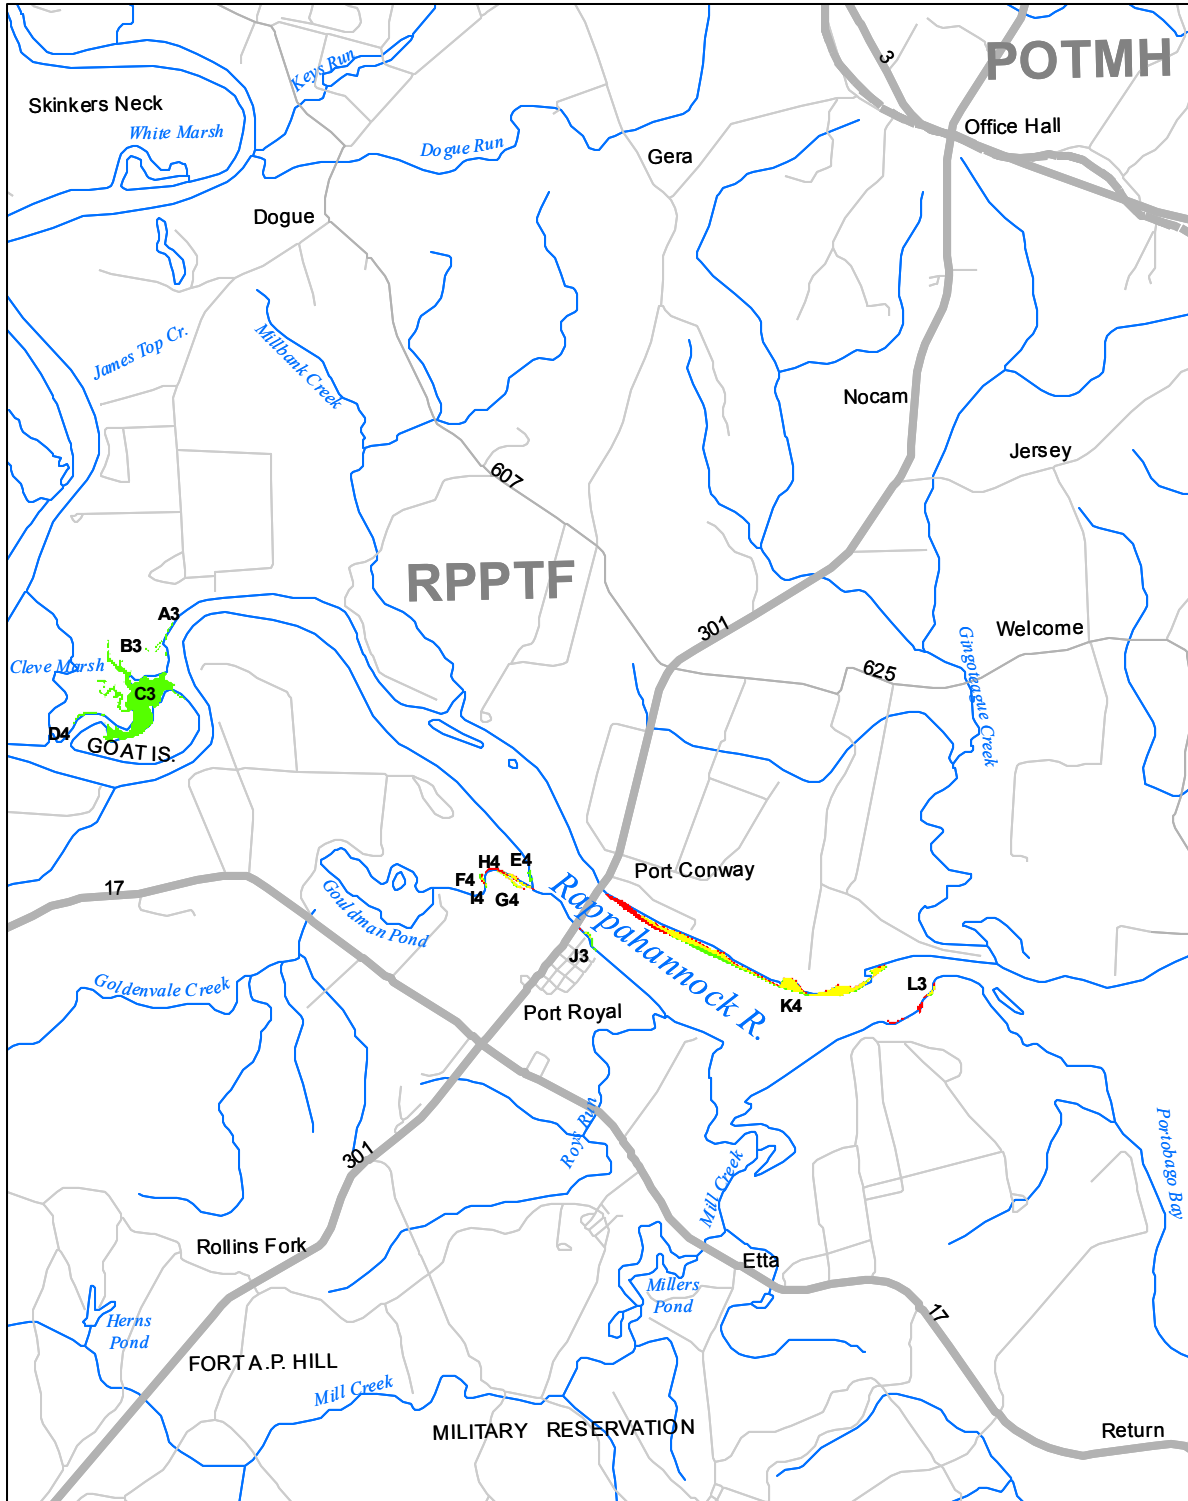

Submerged Aquatic Vegetation 2009

Port Royal, Va. (231)

Hectares of SAV: 33.69

Date Flown: 10/20

1,000 0 1,000 2,000 Meters

Sources: VIMS,USGS PDF Created: 10/14/2010