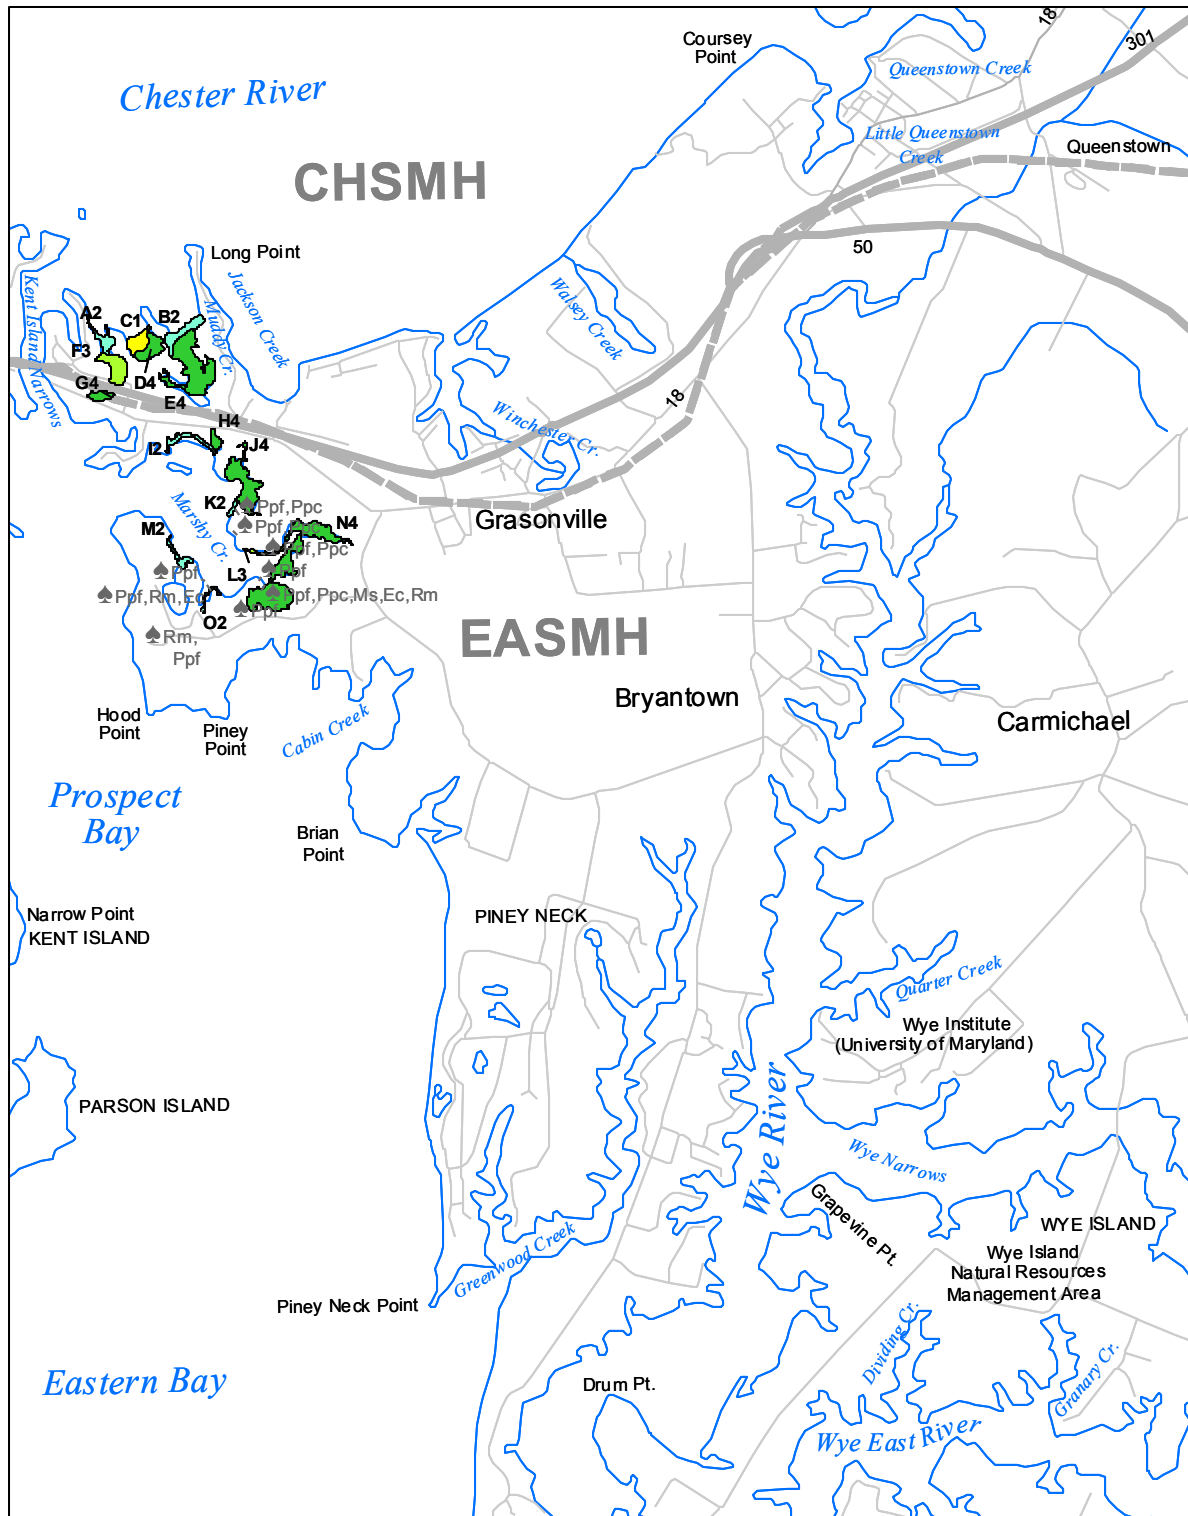

# Submerged Aquatic Vegetation 2009

Queenstown, Md. (33)

**Hectares of SAV: 64.91**  
Date Flown: 09/14, 10/05

Sources: VIMS,USGS PDF Created: 10/14/2010