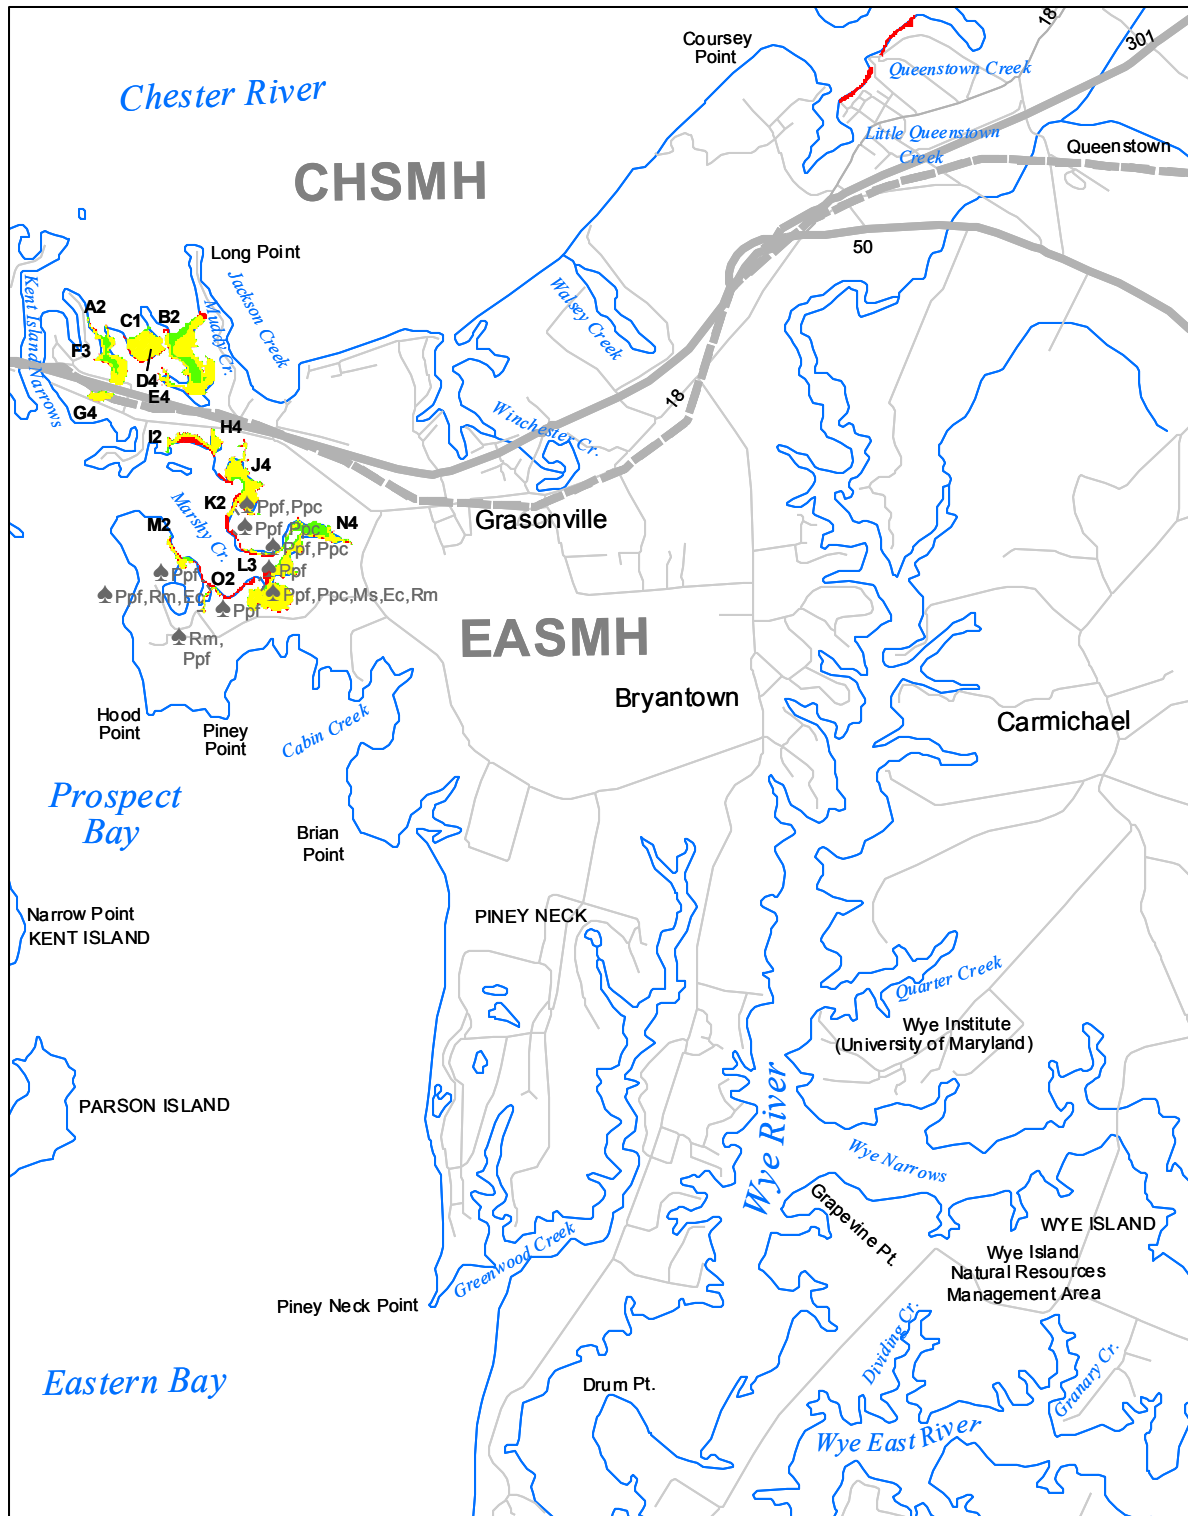

Submerged Aquatic Vegetation 2009

Queenstown, Md. (33)

Hectares of SAV: 64.91
Date Flown: 09/14, 10/05

Sources: VIMS,USGS PDF Created: 10/14/2010