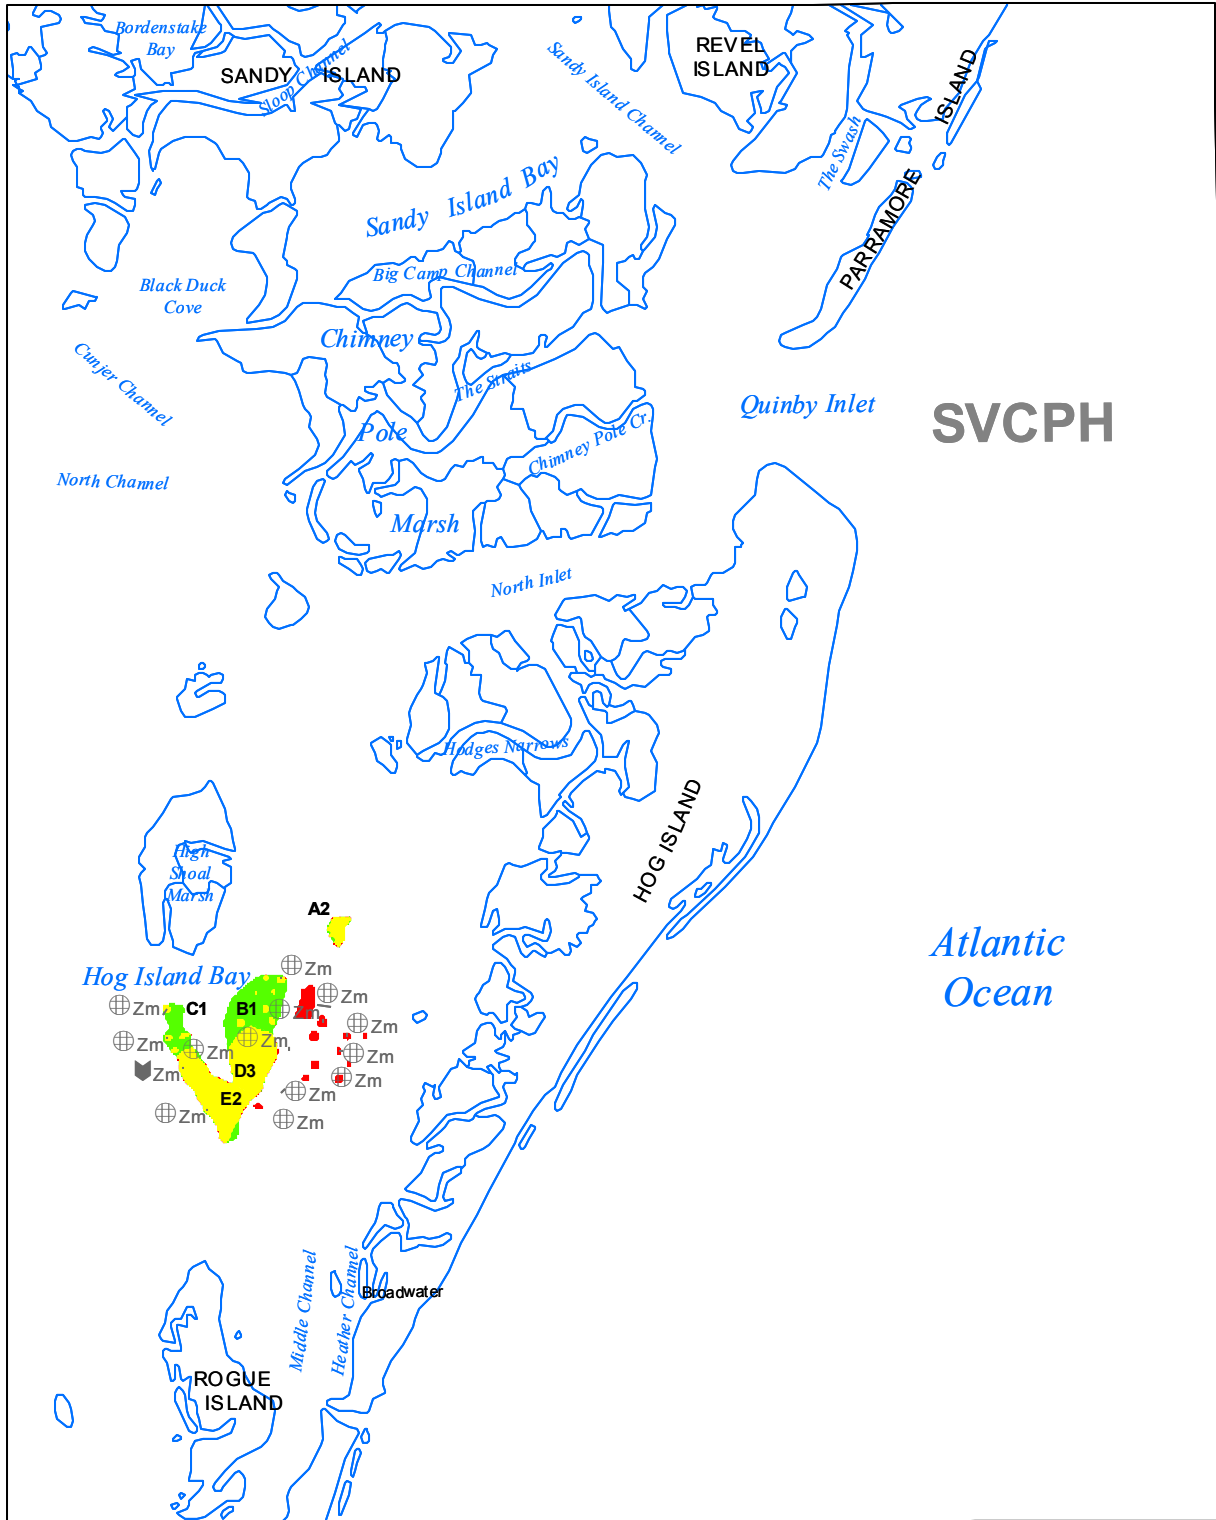

# Submerged Aquatic Vegetation 2009

Quinby Inlet, Va. (215)

**Hectares of SAV: 81.11**

Date Flown: 11/29

1,000 0 1,000 2,000 Meters

Sources: VIMS,USGS PDF Created: 10/14/2010