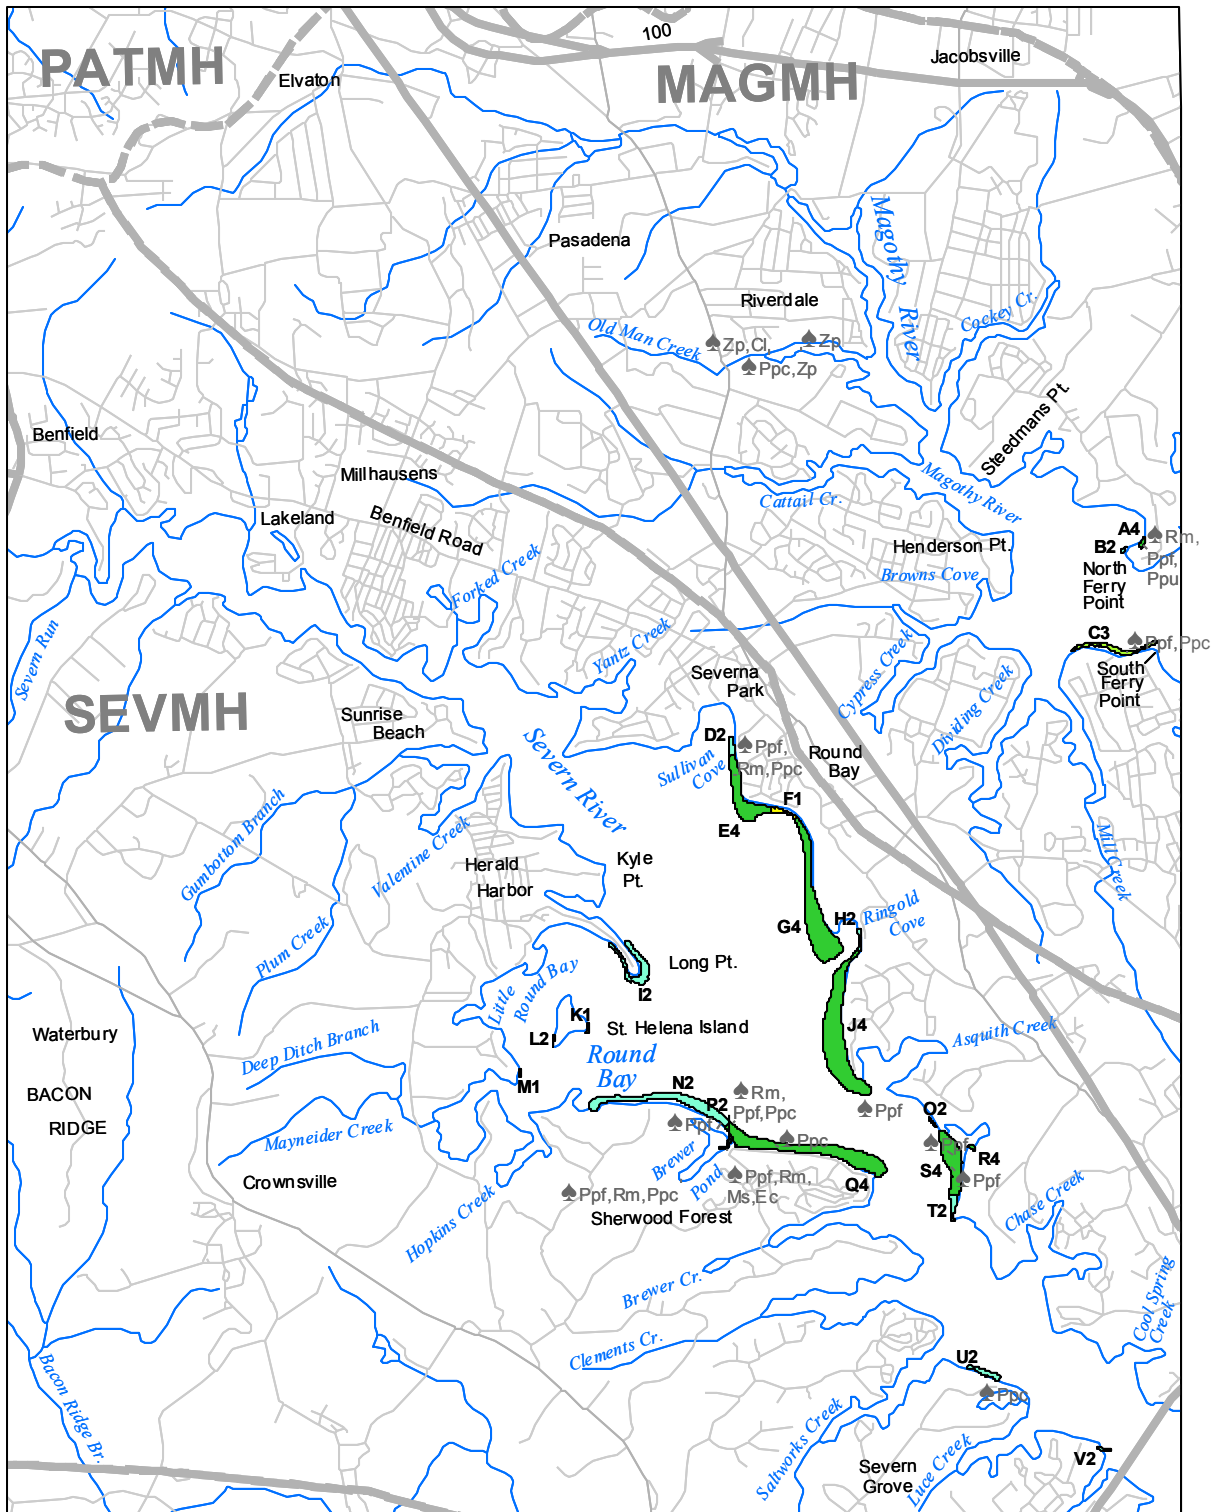

Submerged Aquatic Vegetation 2009

Round Bay, Md. (23)

Hectares of SAV: 88.05
Date Flown: 10/05, 10/22

Sources: VIMS, USGS PDF Created: 10/14/2010