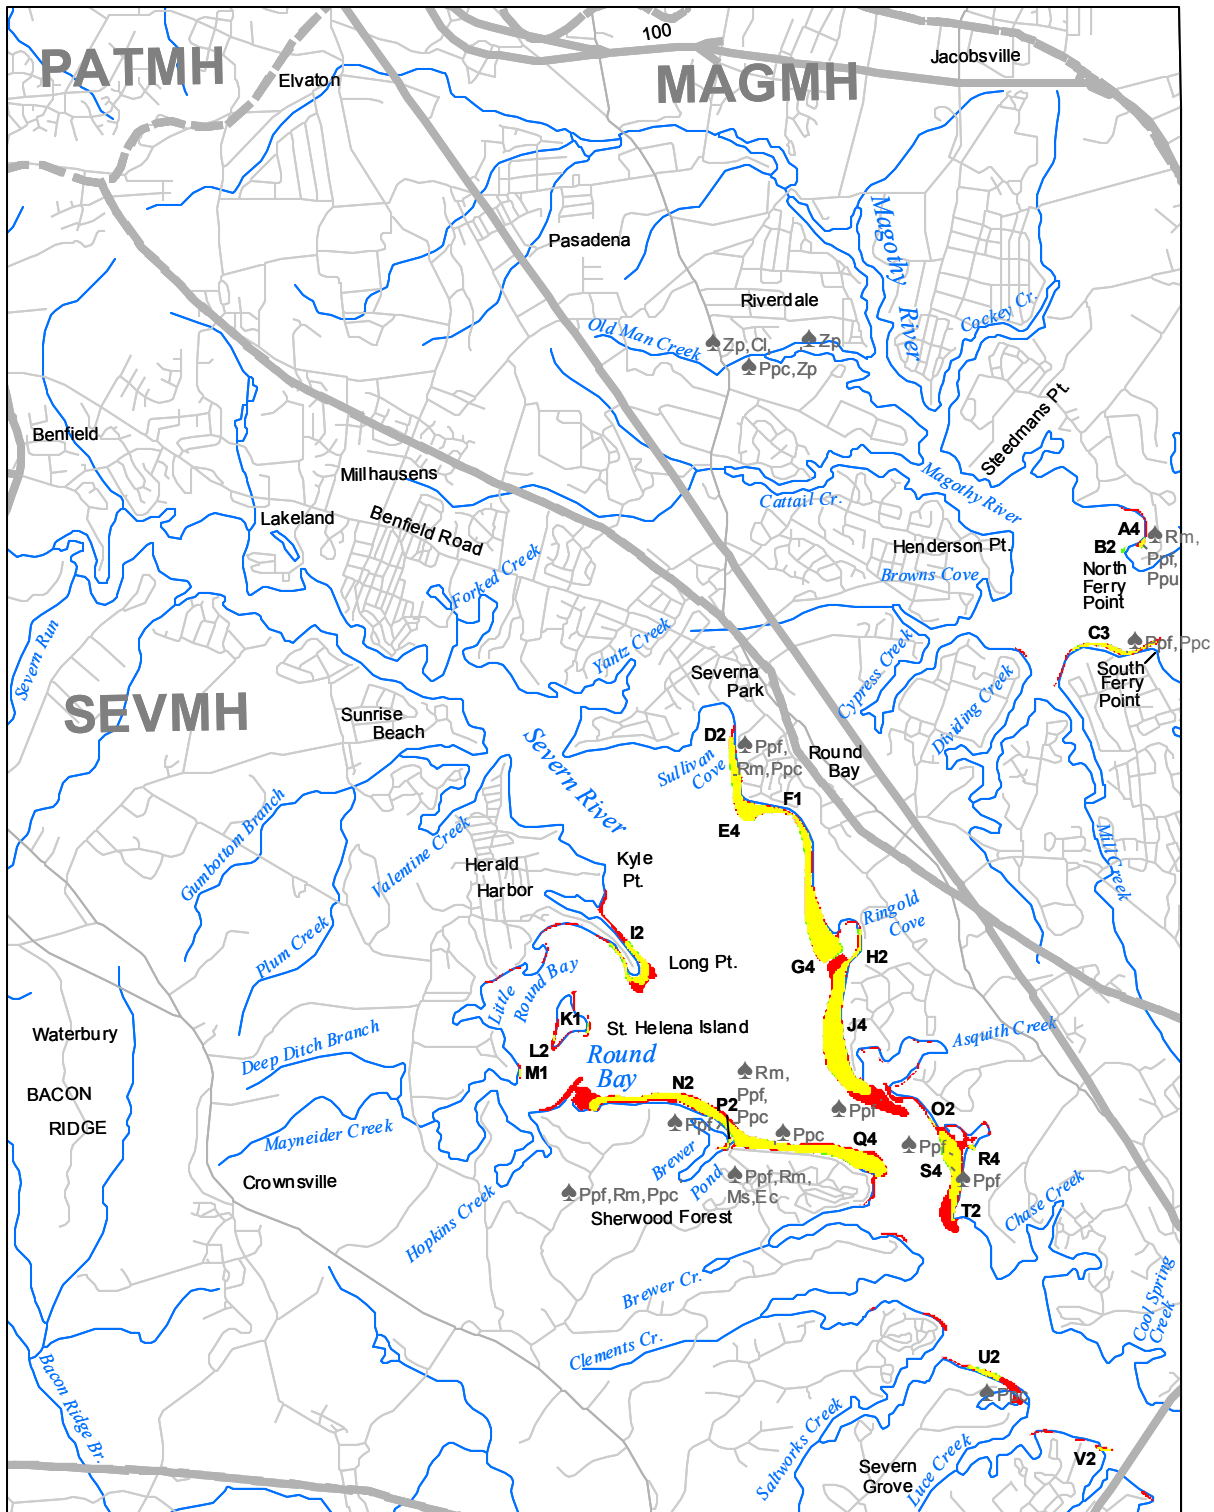

Submerged Aquatic Vegetation 2009

Round Bay, Md. (23)

Hectares of SAV: 88.05
Date Flown: 10/05, 10/22

Sources: VIMS,USGS PDF Created: 10/14/2010