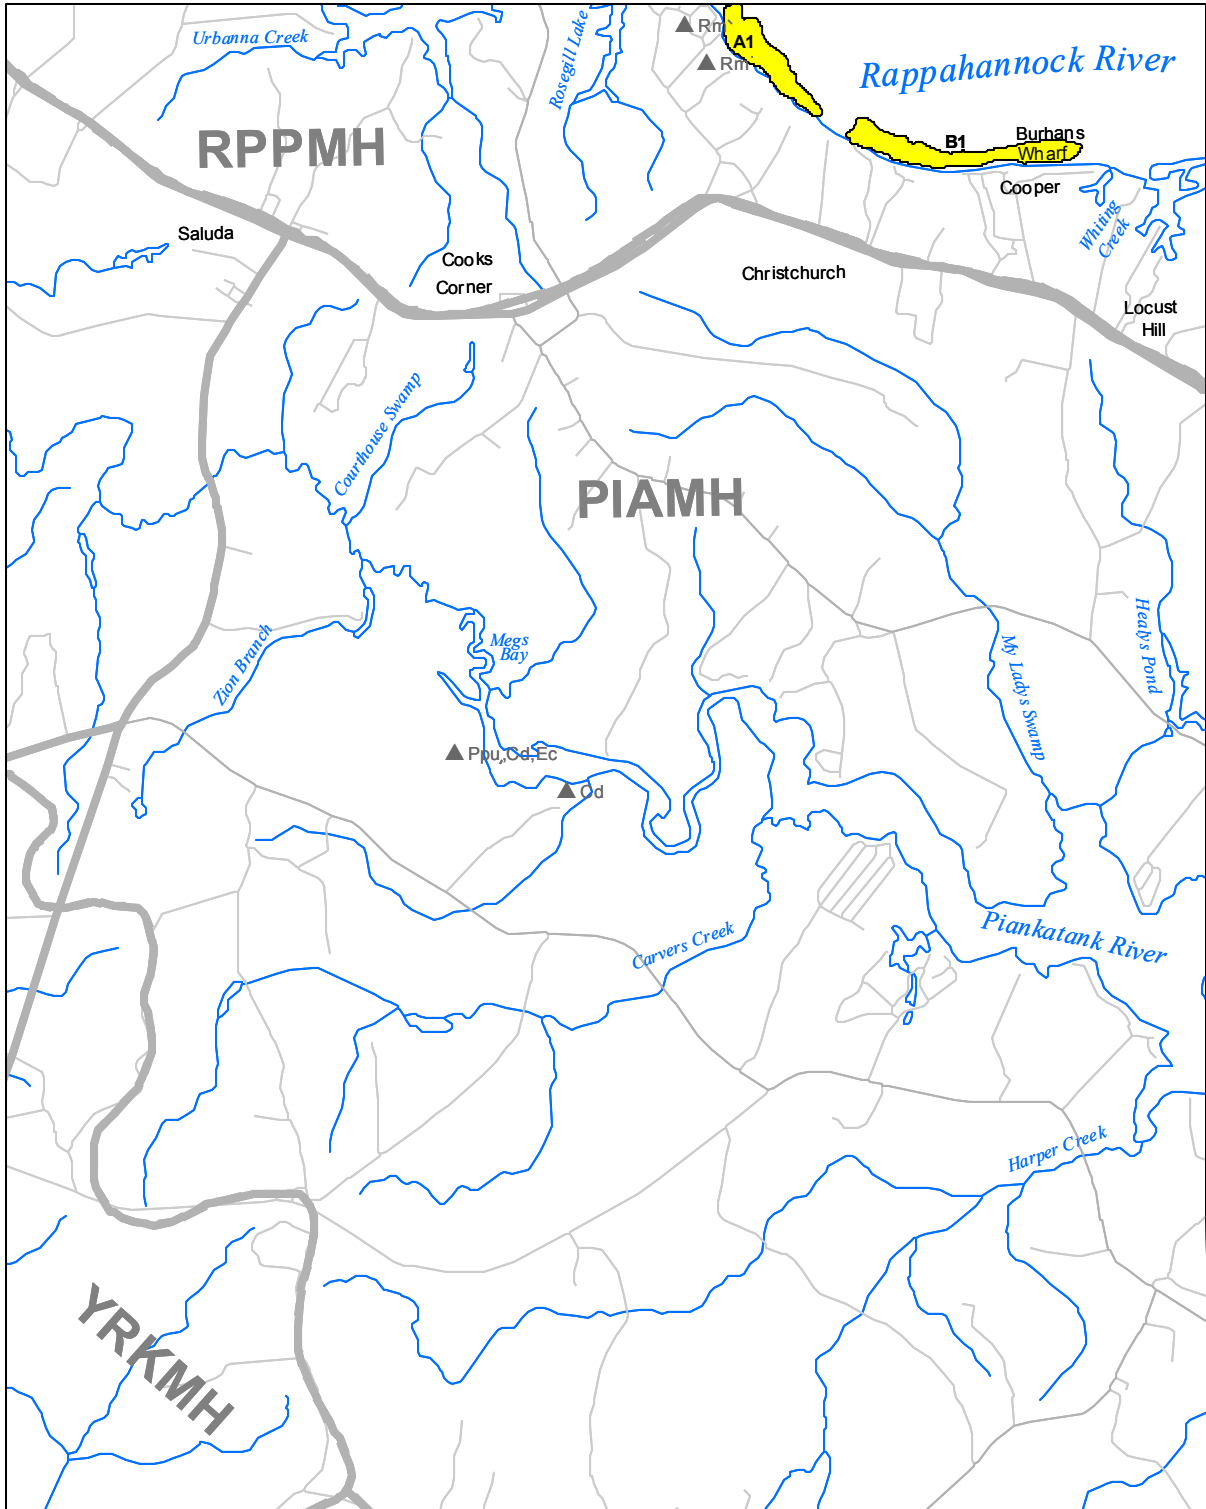

Submerged Aquatic Vegetation 2009

Saluda, Va. (116)

Hectares of SAV: 64.72
Date Flown: 05/22, 09/06

Sources: VIMS, USGS PDF Created: 10/14/2010