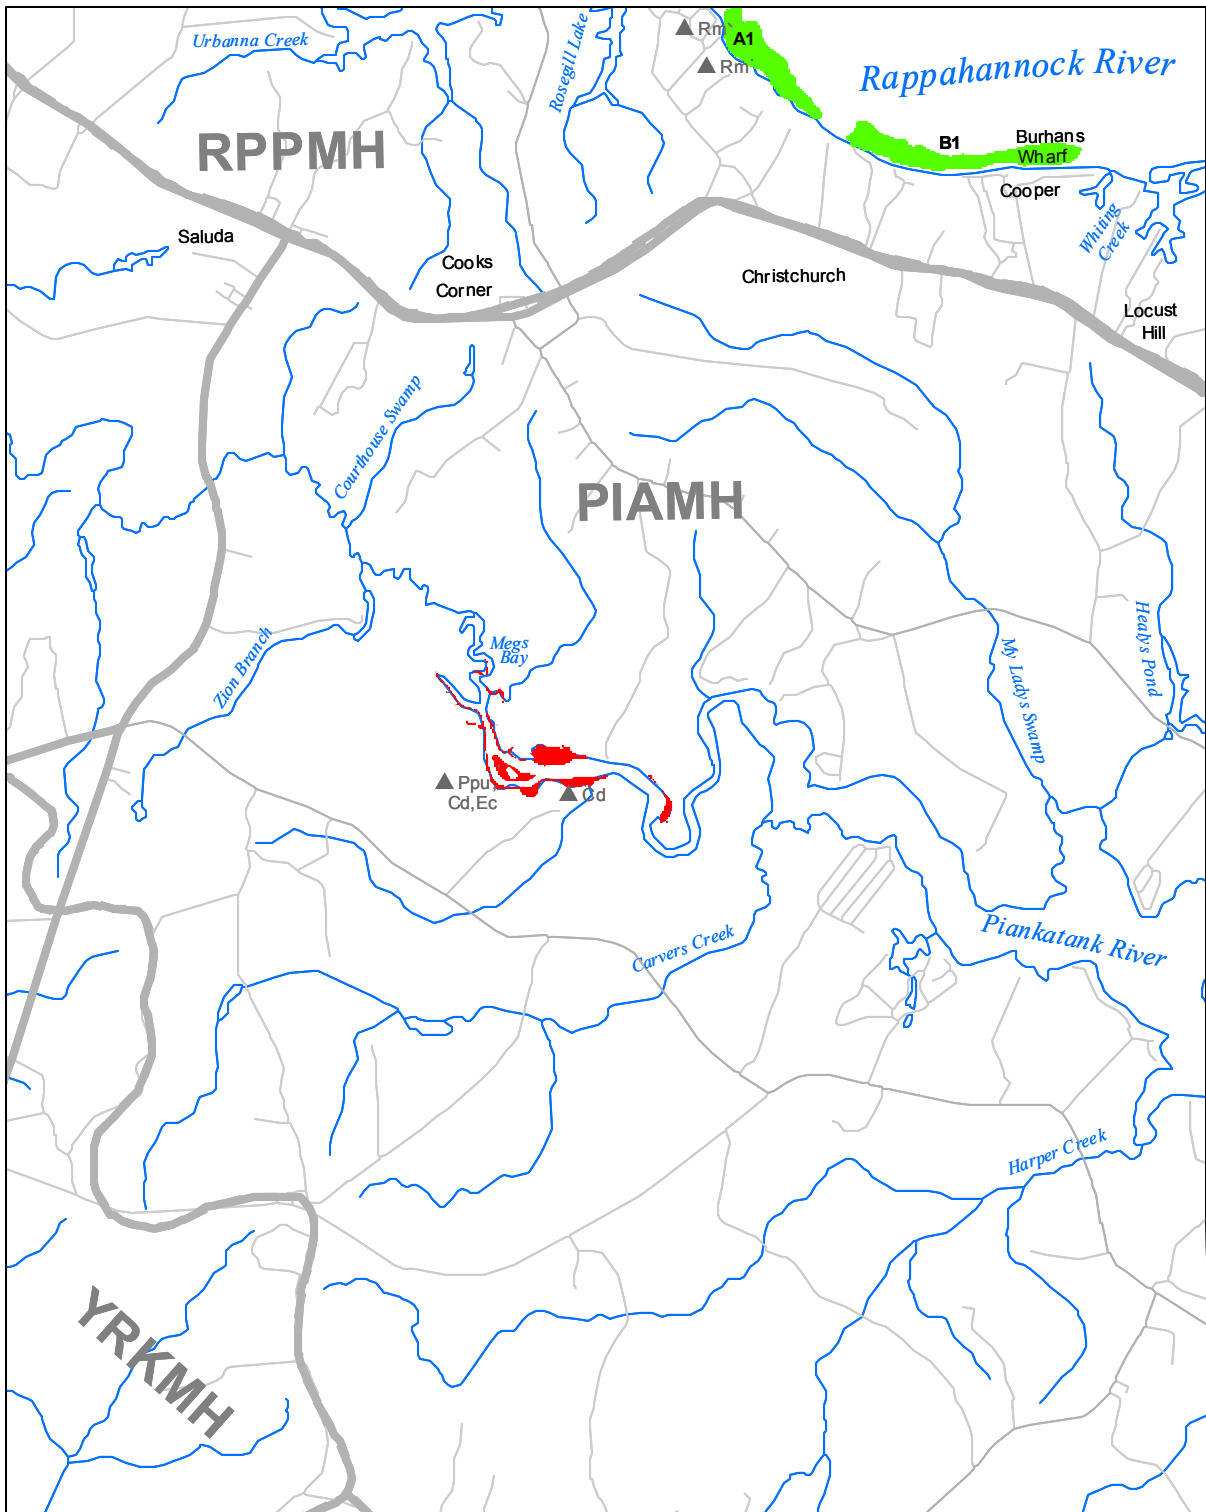

Submerged Aquatic Vegetation 2009

Saluda, Va. (116)

Hectares of SAV: 64.72
Date Flown: 05/22, 09/06

Sources: VIMS,USGS PDF Created: 10/14/2010