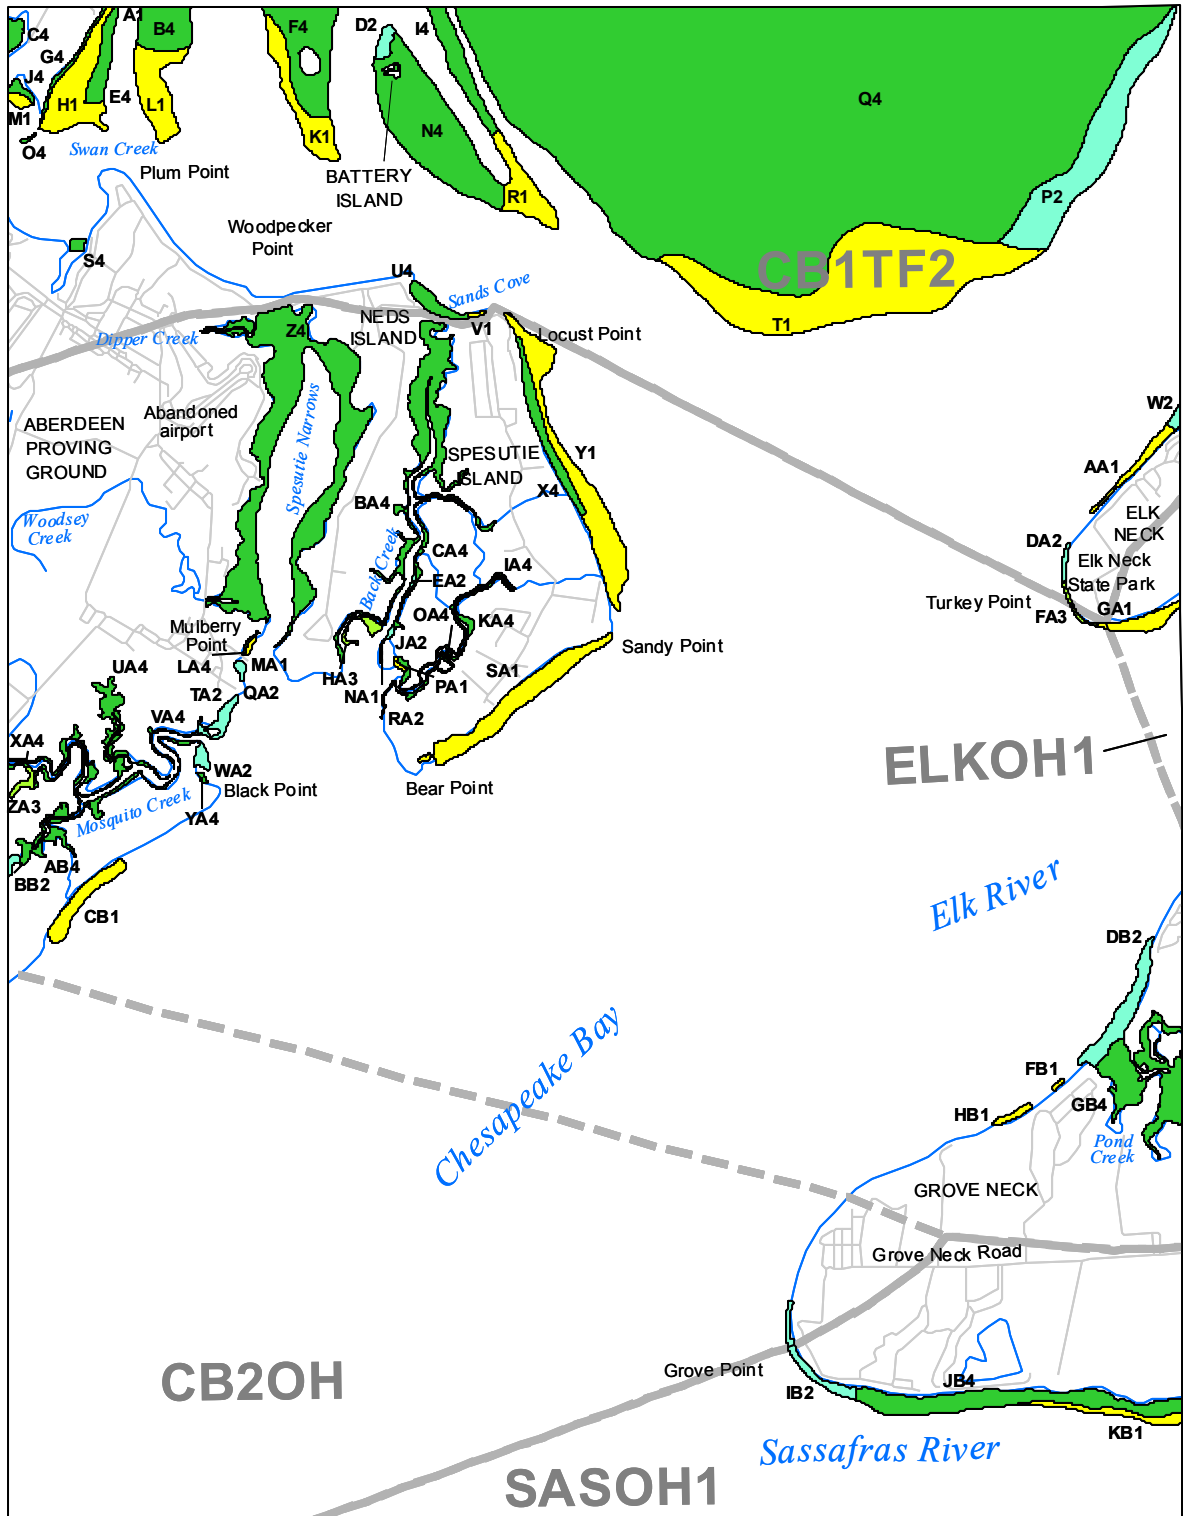

Submerged Aquatic Vegetation 2009

Spesutie, Md. (9)

Hectares of SAV: 2,119.19
 Date Flown: 08/26, 09/14, 10/11, 10/22

Sources: VIMS,USGS PDF Created: 10/14/2010