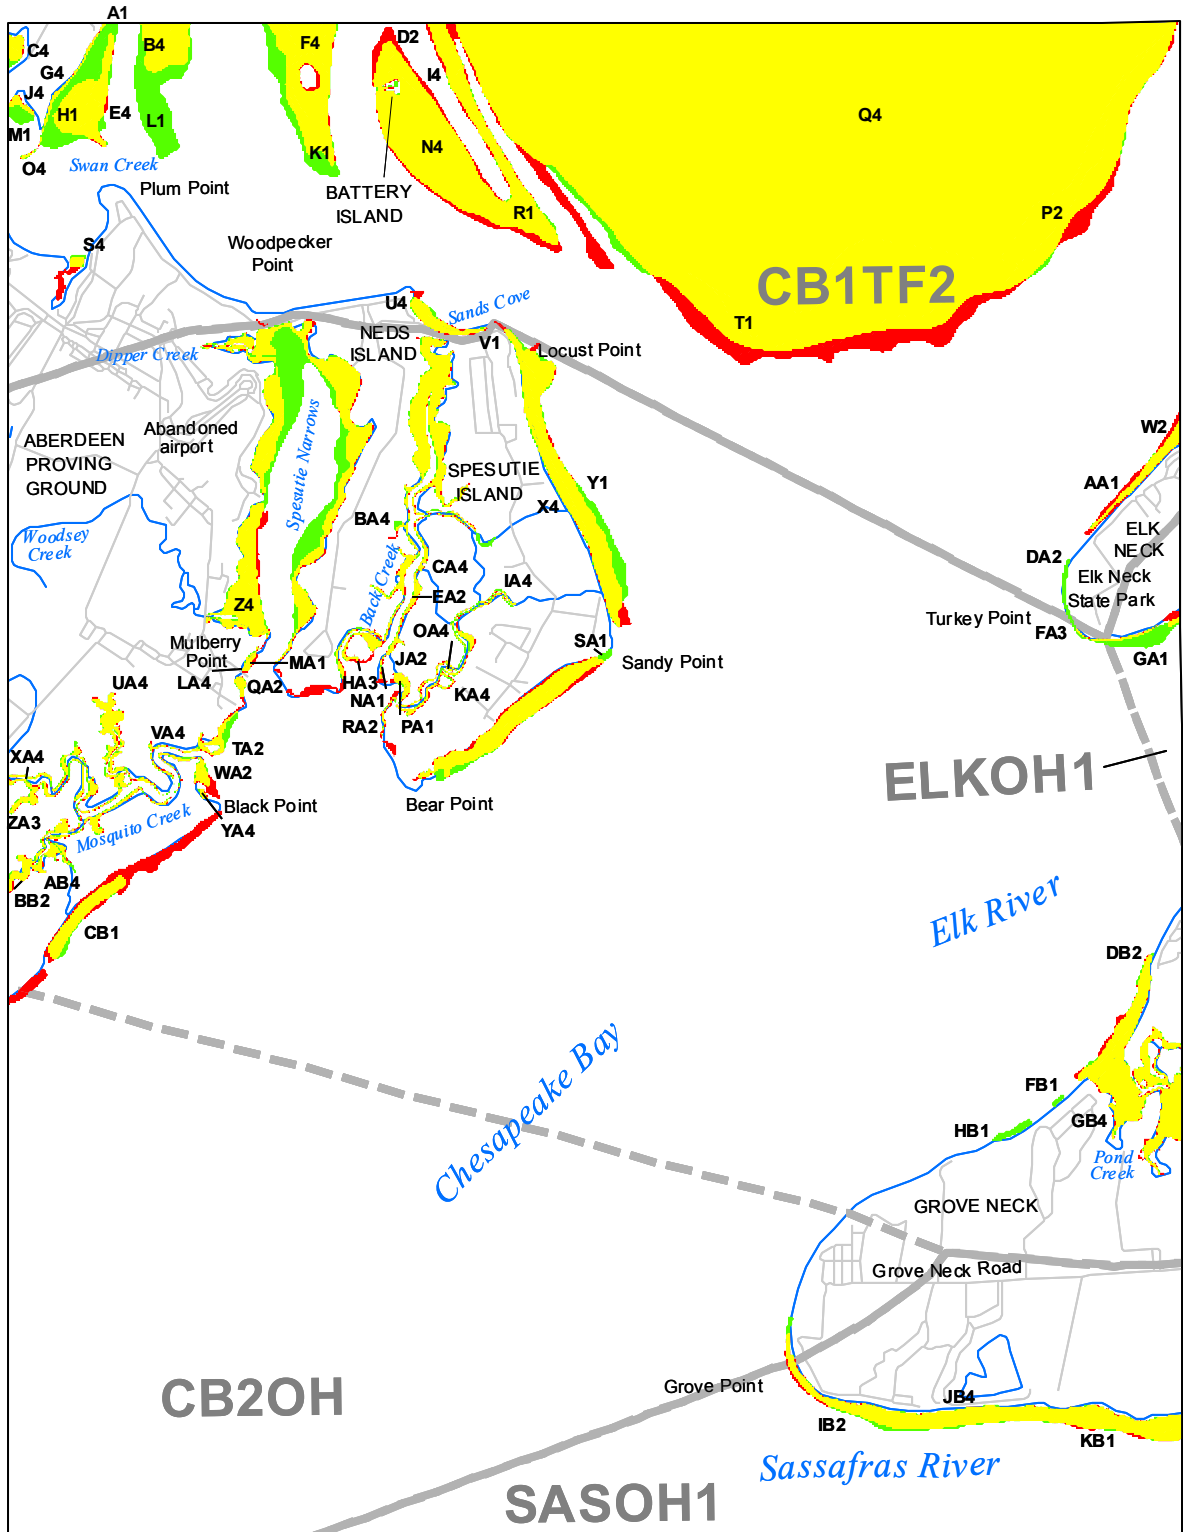

# Submerged Aquatic Vegetation 2009

Spesutie, Md. (9)

Hectares of SAV: 2,119.19  
 Date Flown: 08/26, 09/14, 10/11, 10/22

Sources: VIMS,USGS PDF Created: 10/14/2010