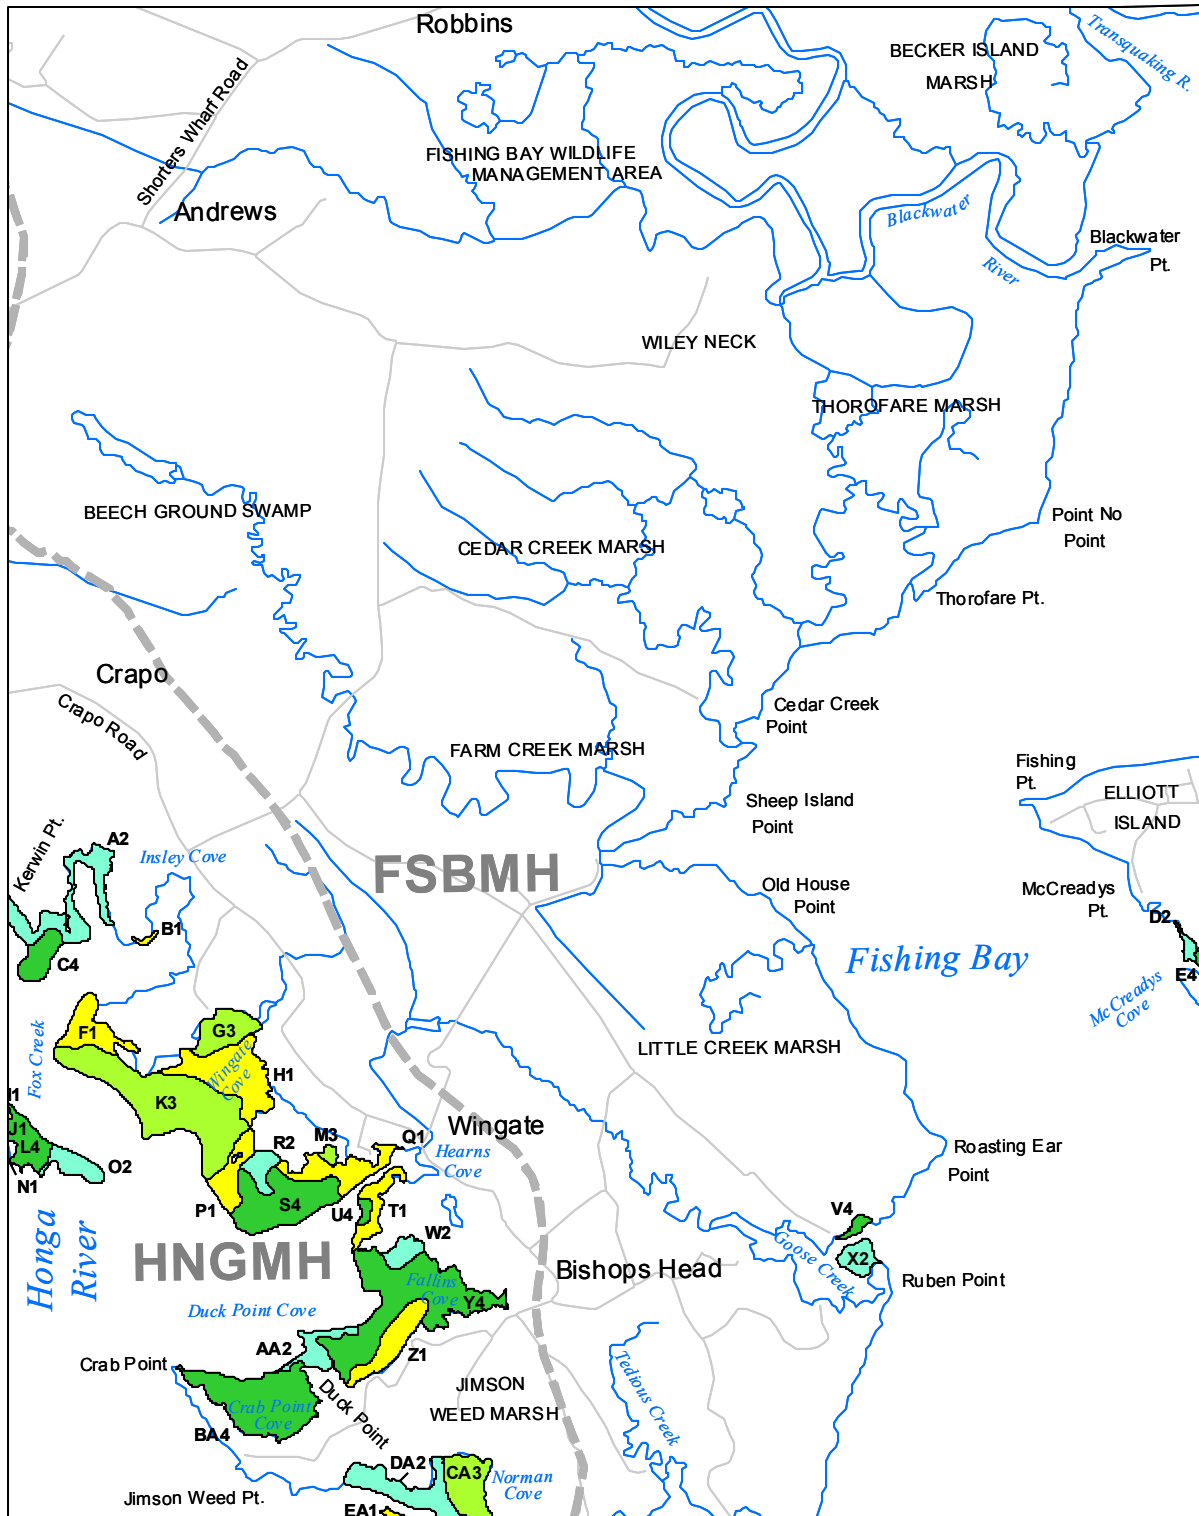

Submerged Aquatic Vegetation 2009

Wingate, Md. (74)

Hectares of SAV: 512.73

Date Flown: 07/08, 09/20, 10/04

1,000 0 1,000 2,000 Meters

Sources: VIMS, USGS

PDF Created: 10/14/2010