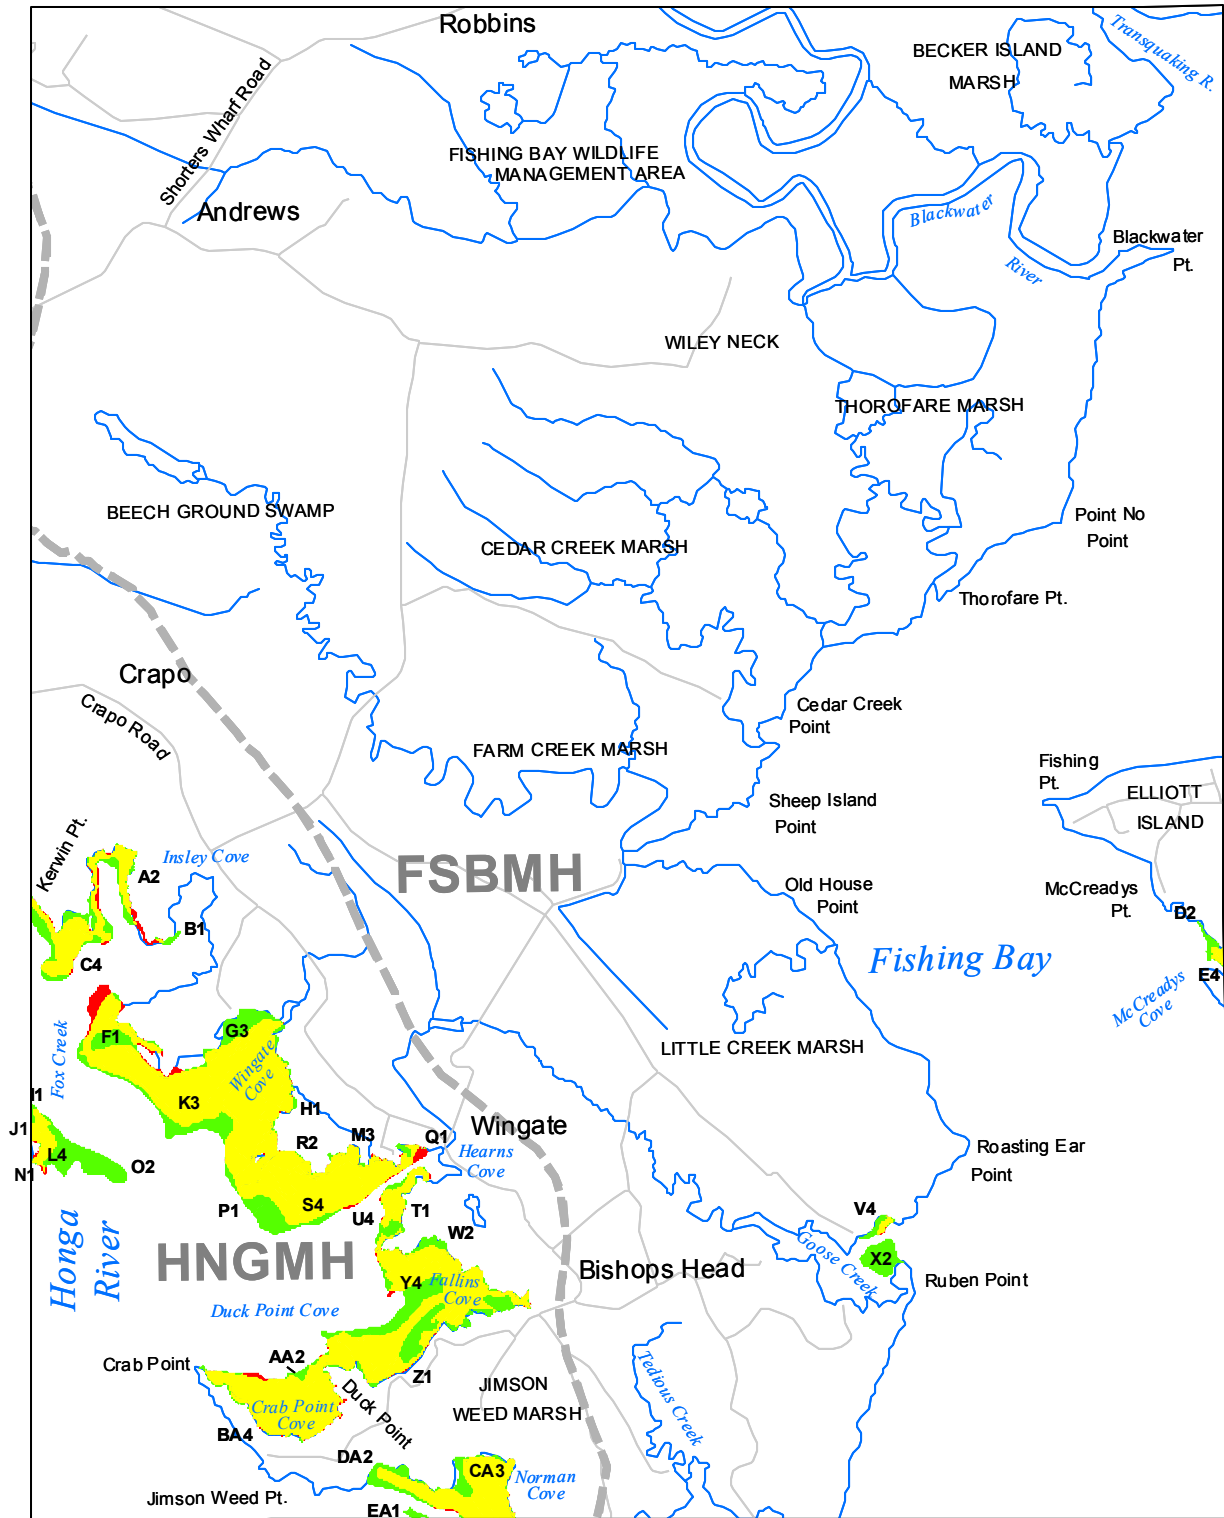

# Submerged Aquatic Vegetation 2009

Wingate, Md. (74)

Hectares of SAV: 512.73

Date Flown: 07/08, 09/20, 10/04

1,000 0 1,000 2,000 Meters

Sources: VIMS,USGS PDF Created: 10/14/2010