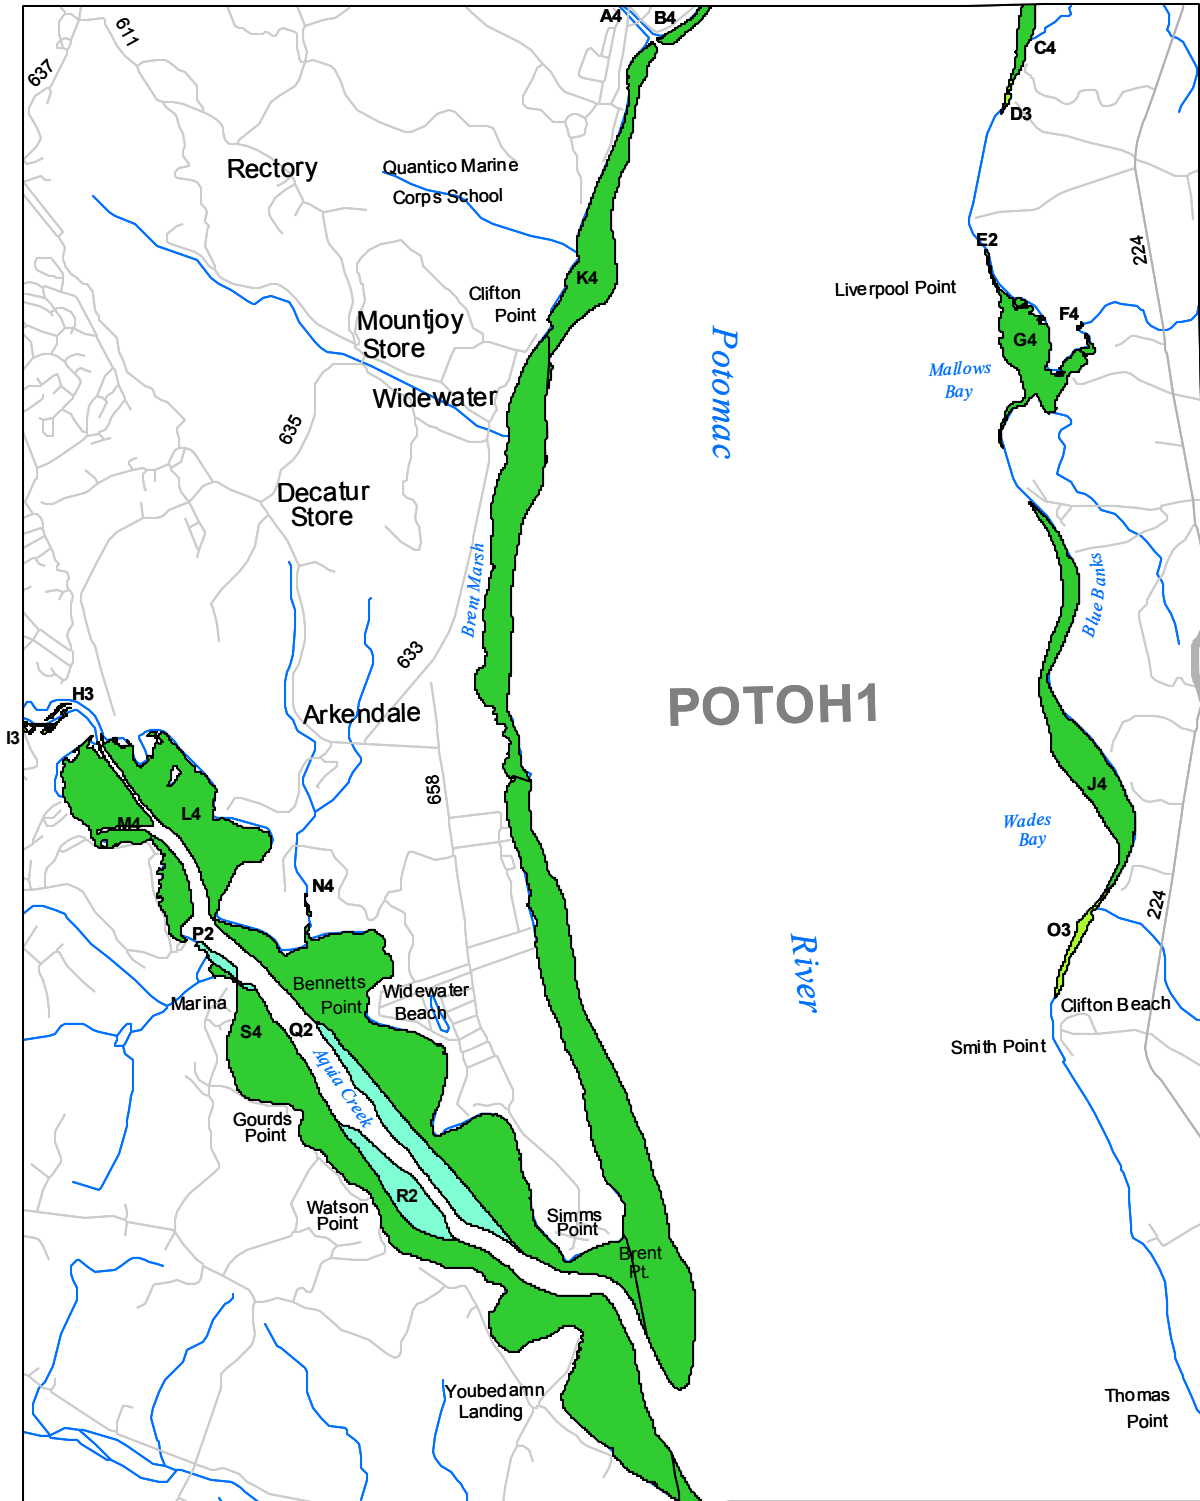

Submerged Aquatic Vegetation 2009

Widewater, Va.- Md. (55)

Hectares of SAV: 1,210.92

Date Flown: 10/21

1,000 0 1,000 2,000 Meters

Sources: VIMS,USGS

PDF Created: 10/14/2010