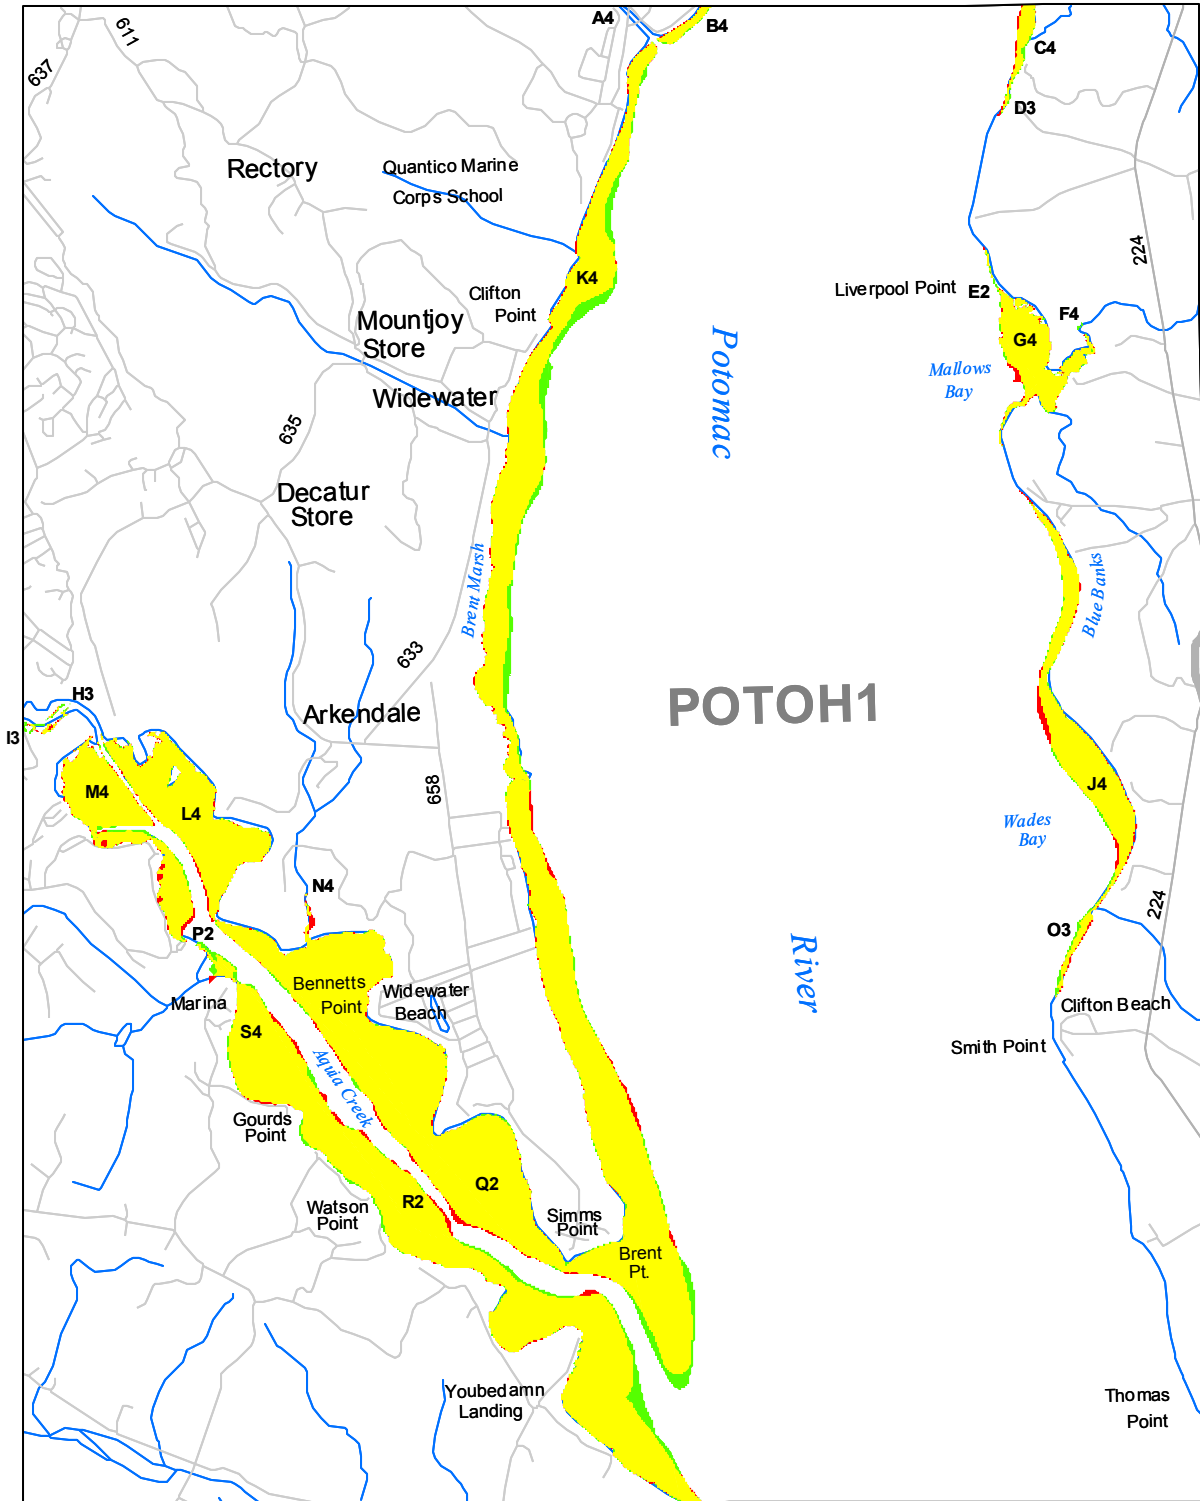

Submerged Aquatic Vegetation 2009

Widewater, Va.- Md. (55)

Hectares of SAV: 1,210.92

Date Flown: 10/21

1,000 0 1,000 2,000 Meters

2009 SAV

2008 SAV

Both Years

Sources: VIMS,USGS

PDF Created: 10/14/2010