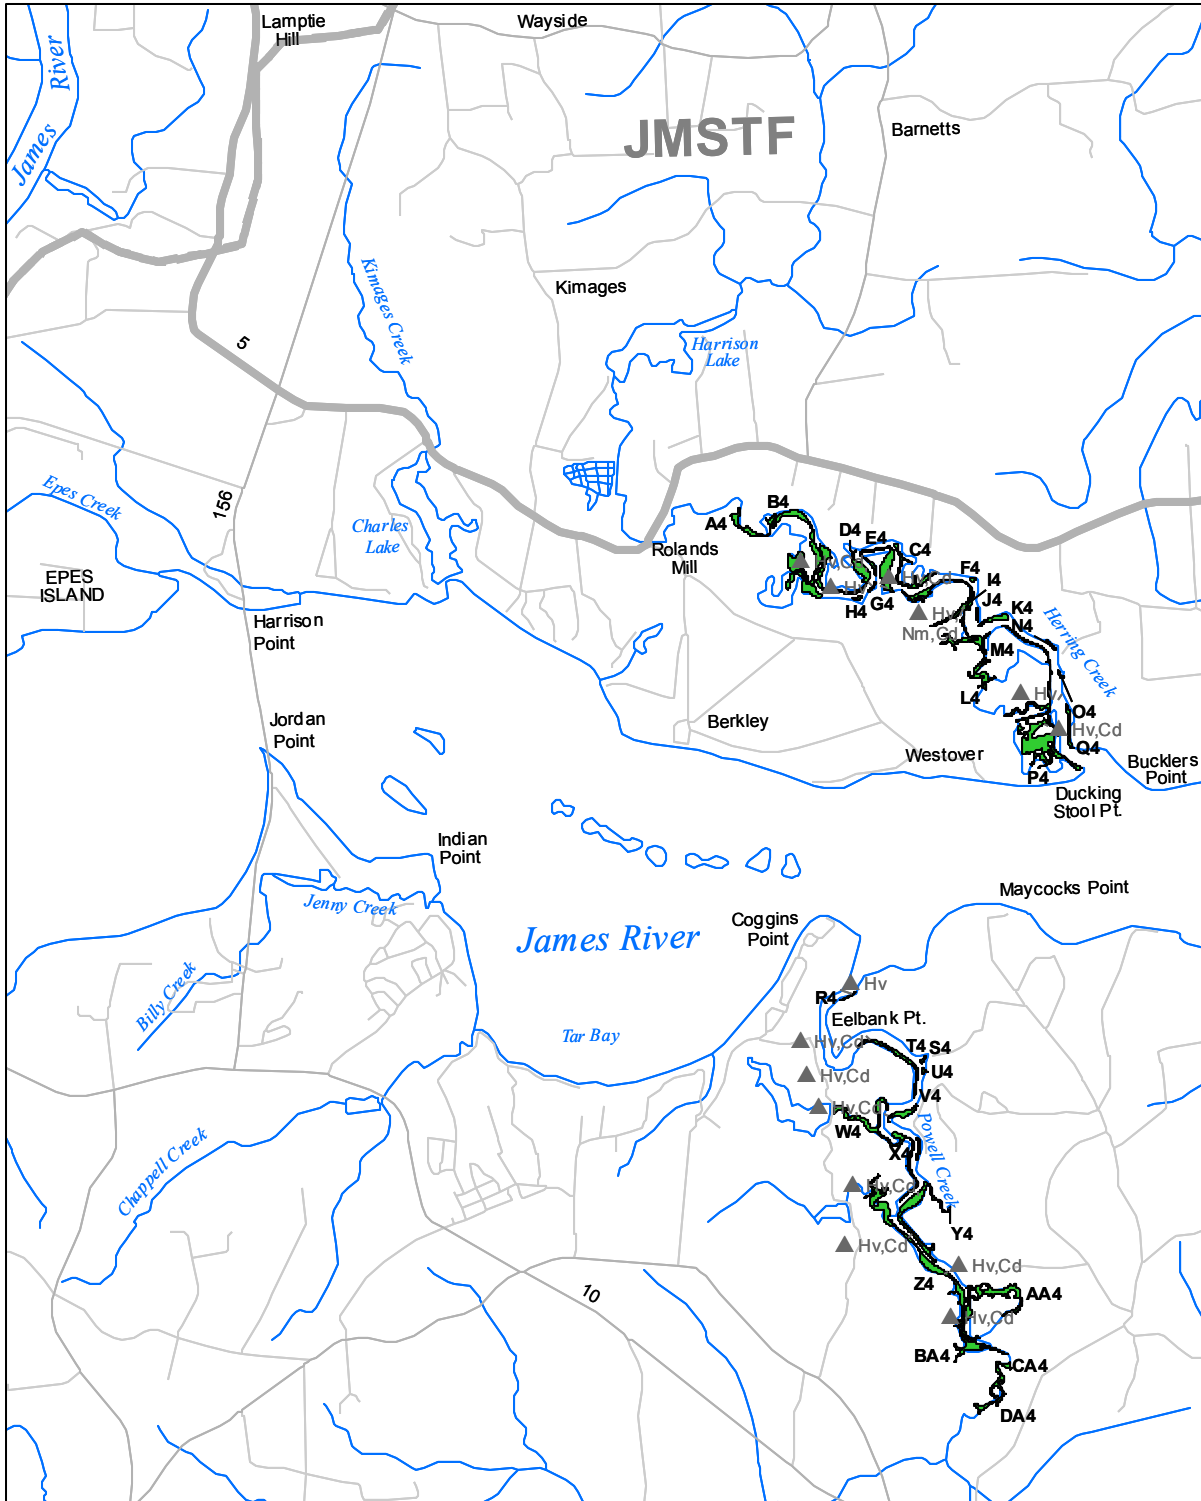

Submerged Aquatic Vegetation 2009

Westover, Va. (125)

Hectares of SAV: 64.86

Date Flown: 09/06

1,000 0 1,000 2,000 Meters

Sources: VIMS,USGS

PDF Created: 10/14/2010