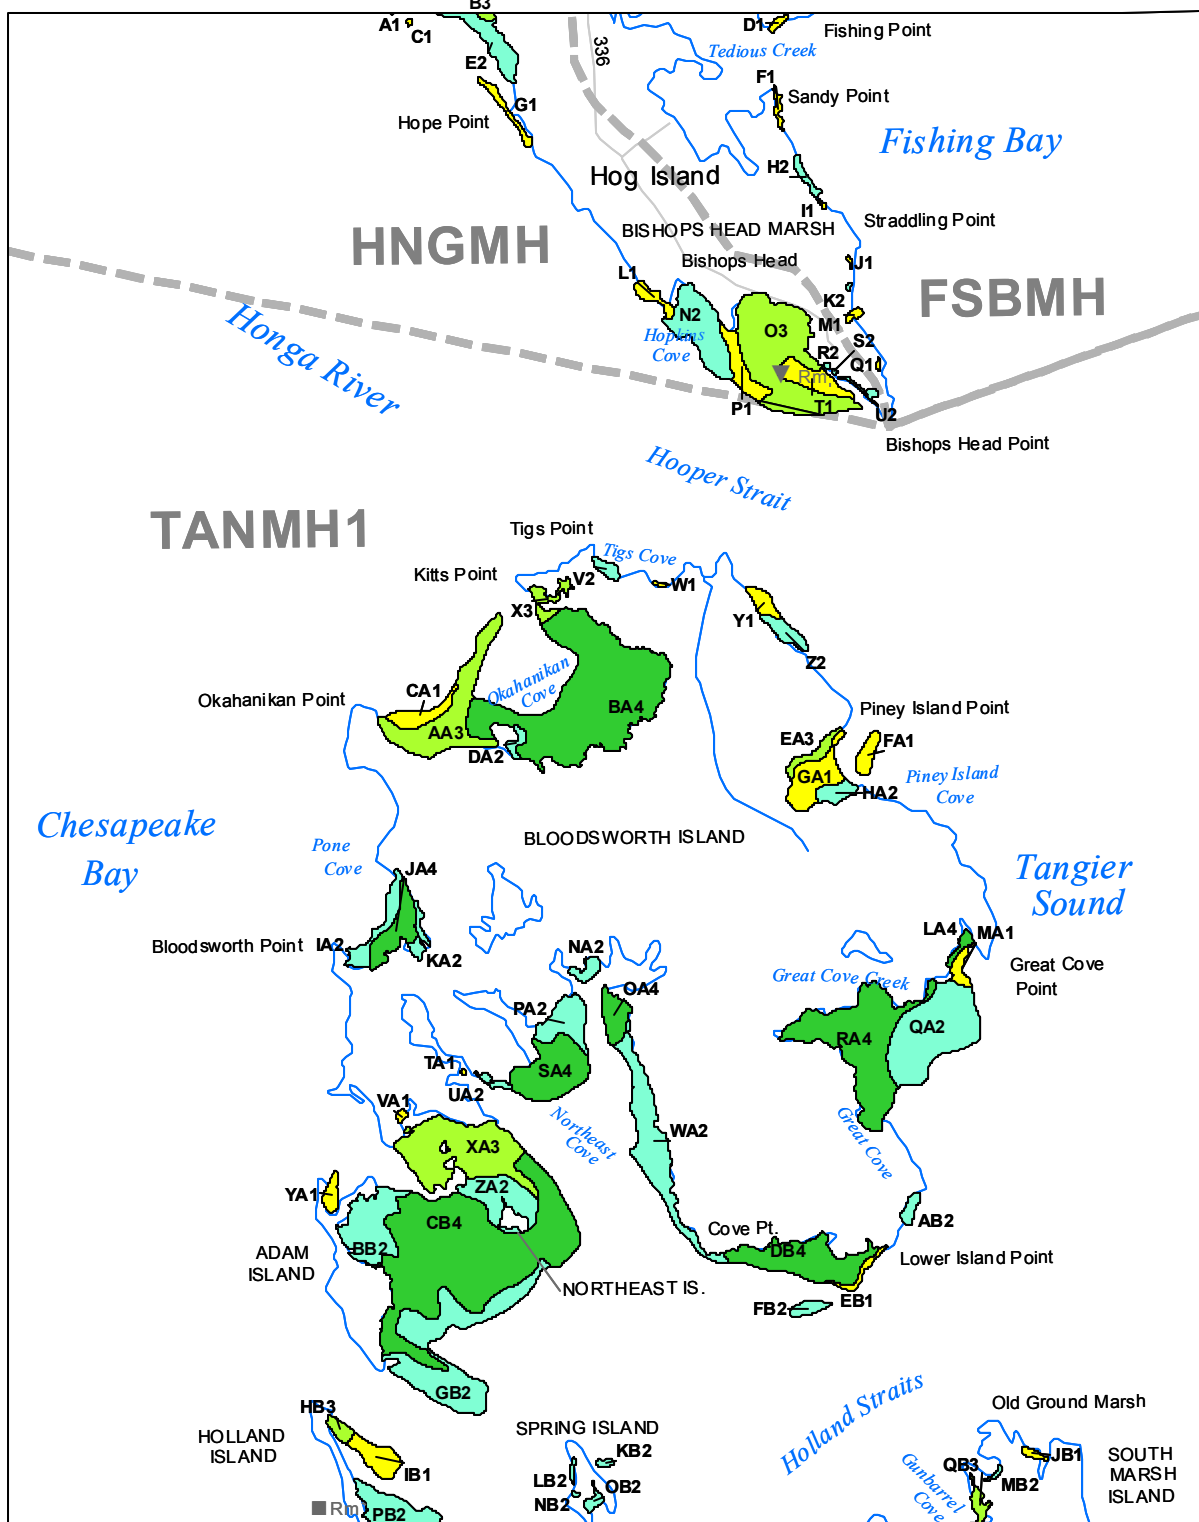

Submerged Aquatic Vegetation 2010

Bloodsworth Island, Md. (83)

Hectares of SAV: 999.96

Date Flown: 05/27, 10/10

1,000 0 1,000 2,000 Meters

Sources: VIMS, USGS

PDF Created: 10/20/2011