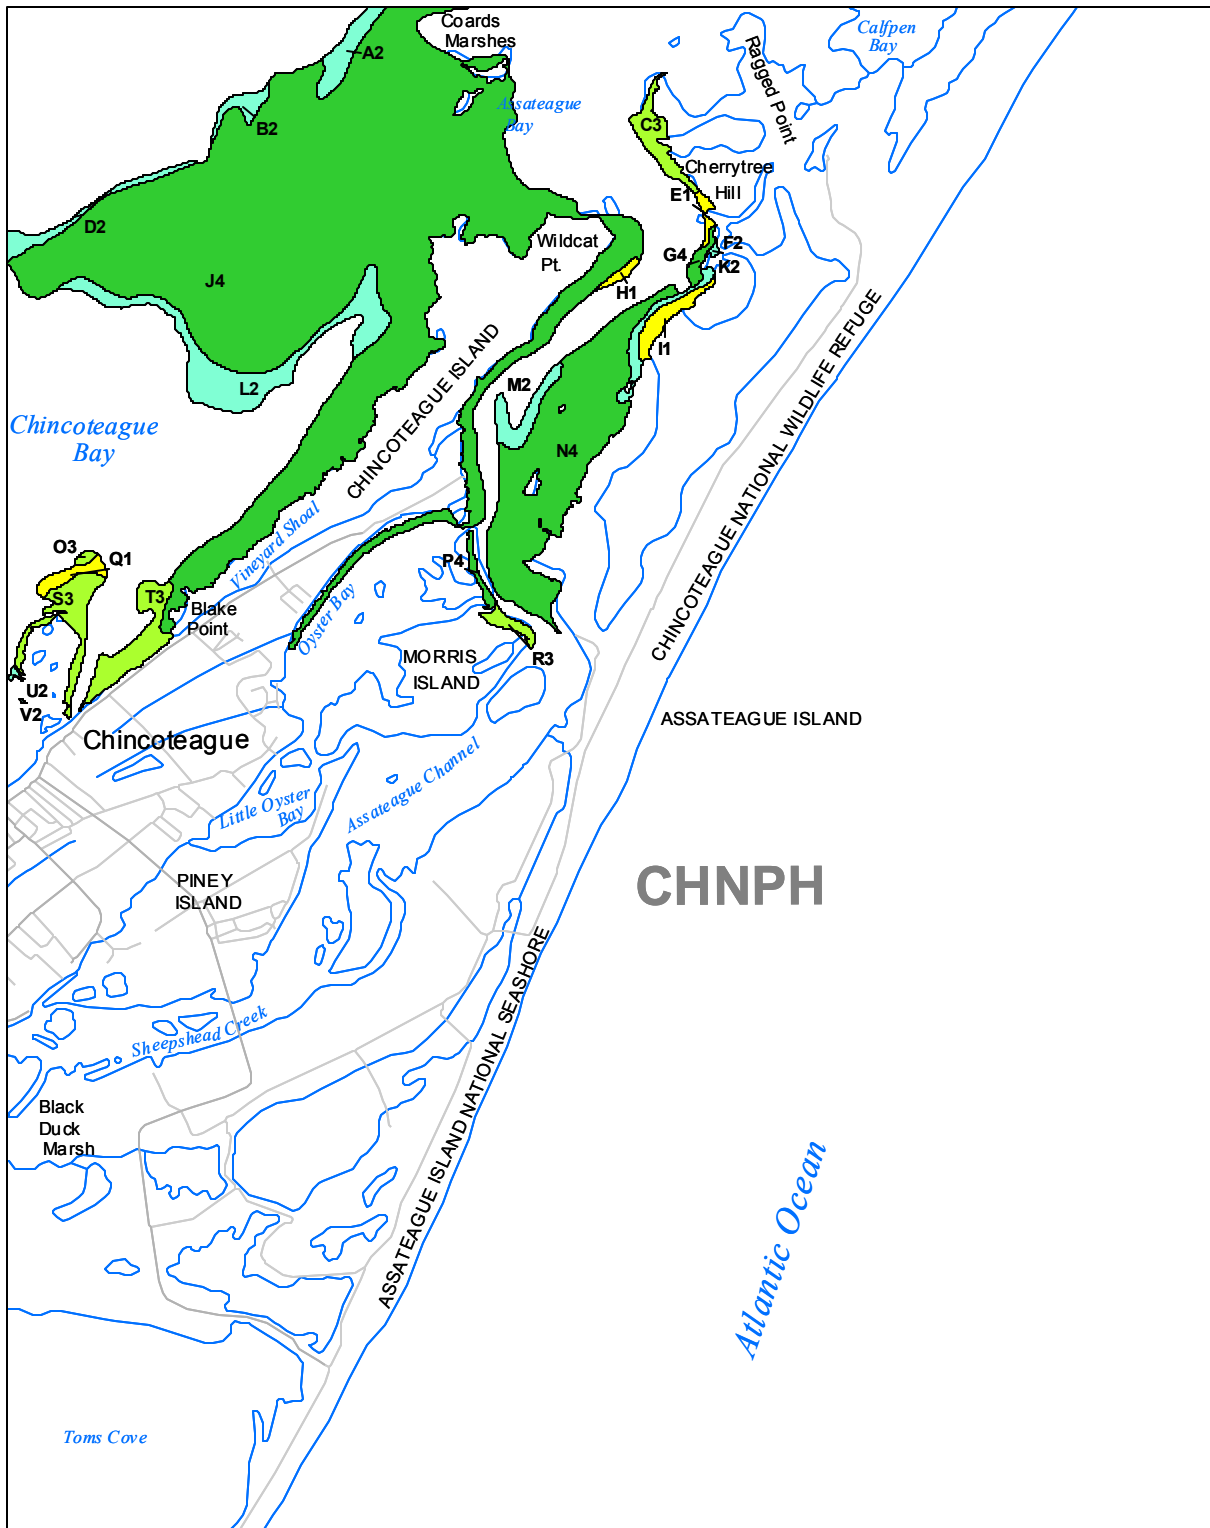

Submerged Aquatic Vegetation 2010

Chincoteague East, Va. (175)

Hectares of SAV: 1,391.16

Date Flown: 05/20

1,000 0 1,000 2,000 Meters

Sources: VIMS, USGS

PDF Created: 10/20/2011