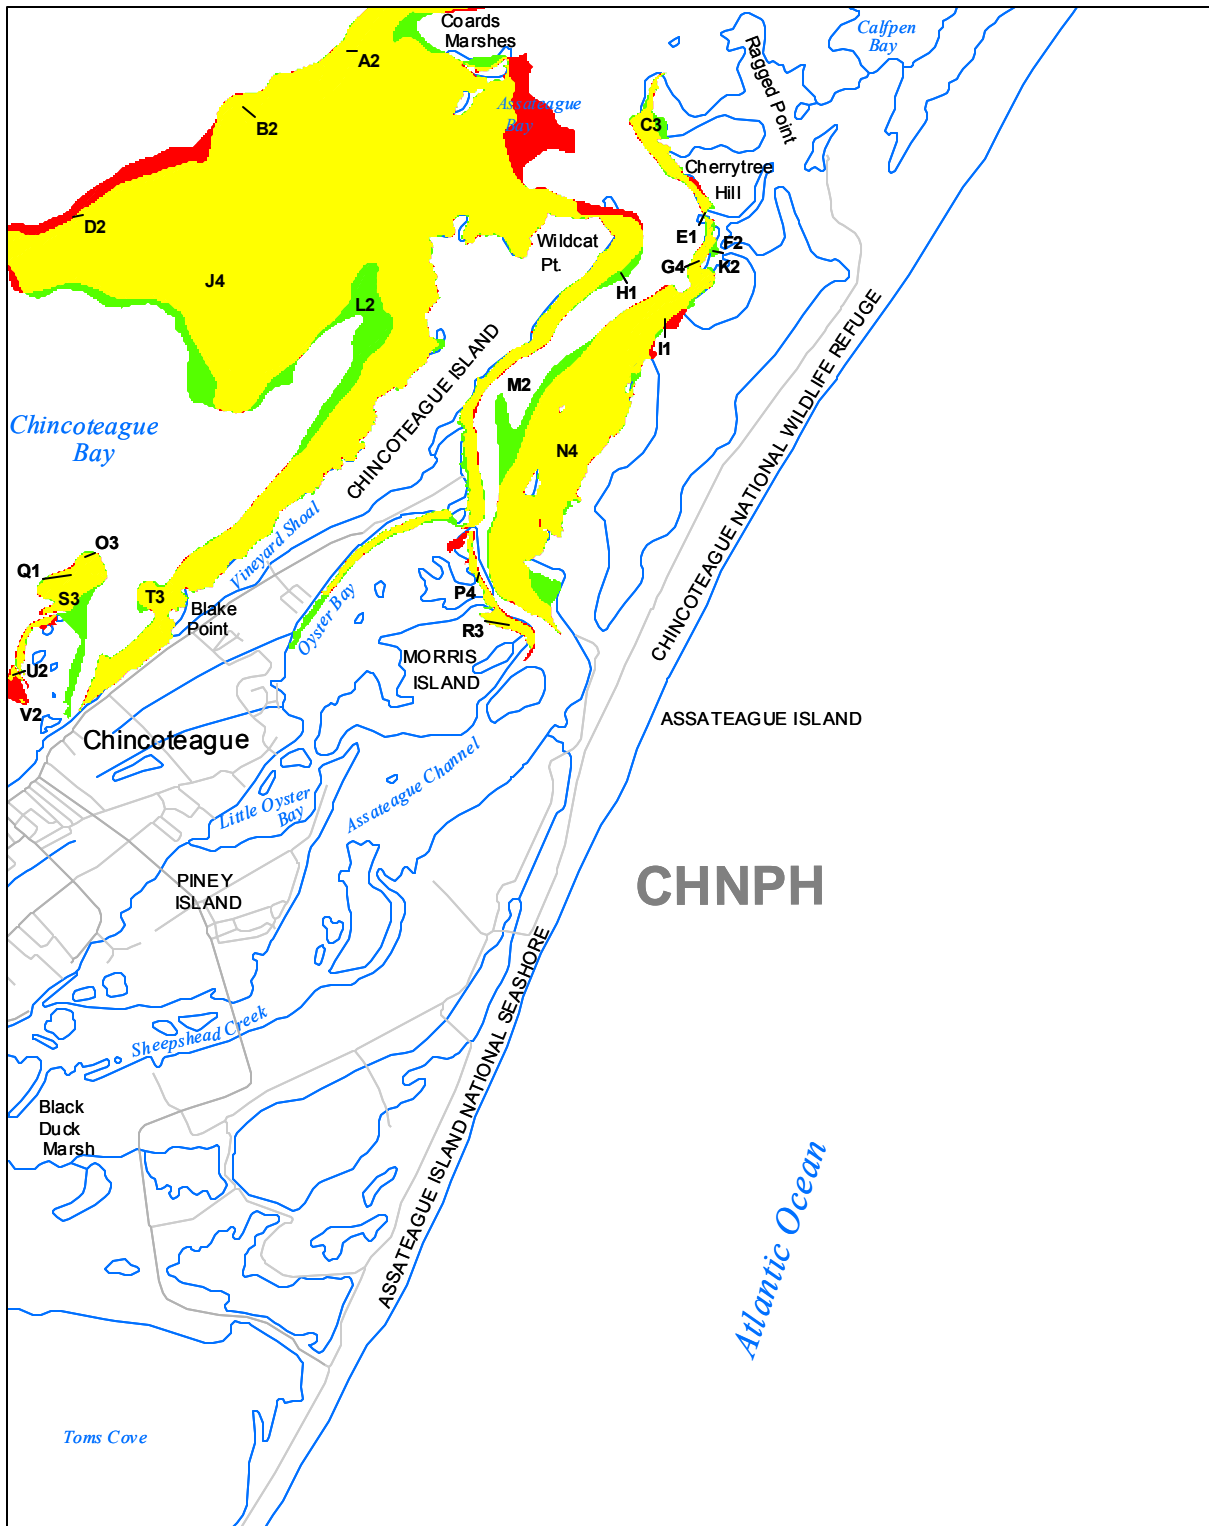

Submerged Aquatic Vegetation 2010

Chincoteague East, Va. (175)

Hectares of SAV: 1,391.16

Date Flown: 05/20

1,000 0 1,000 2,000 Meters

Sources: VIMS,USGS PDF Created: 10/20/2011