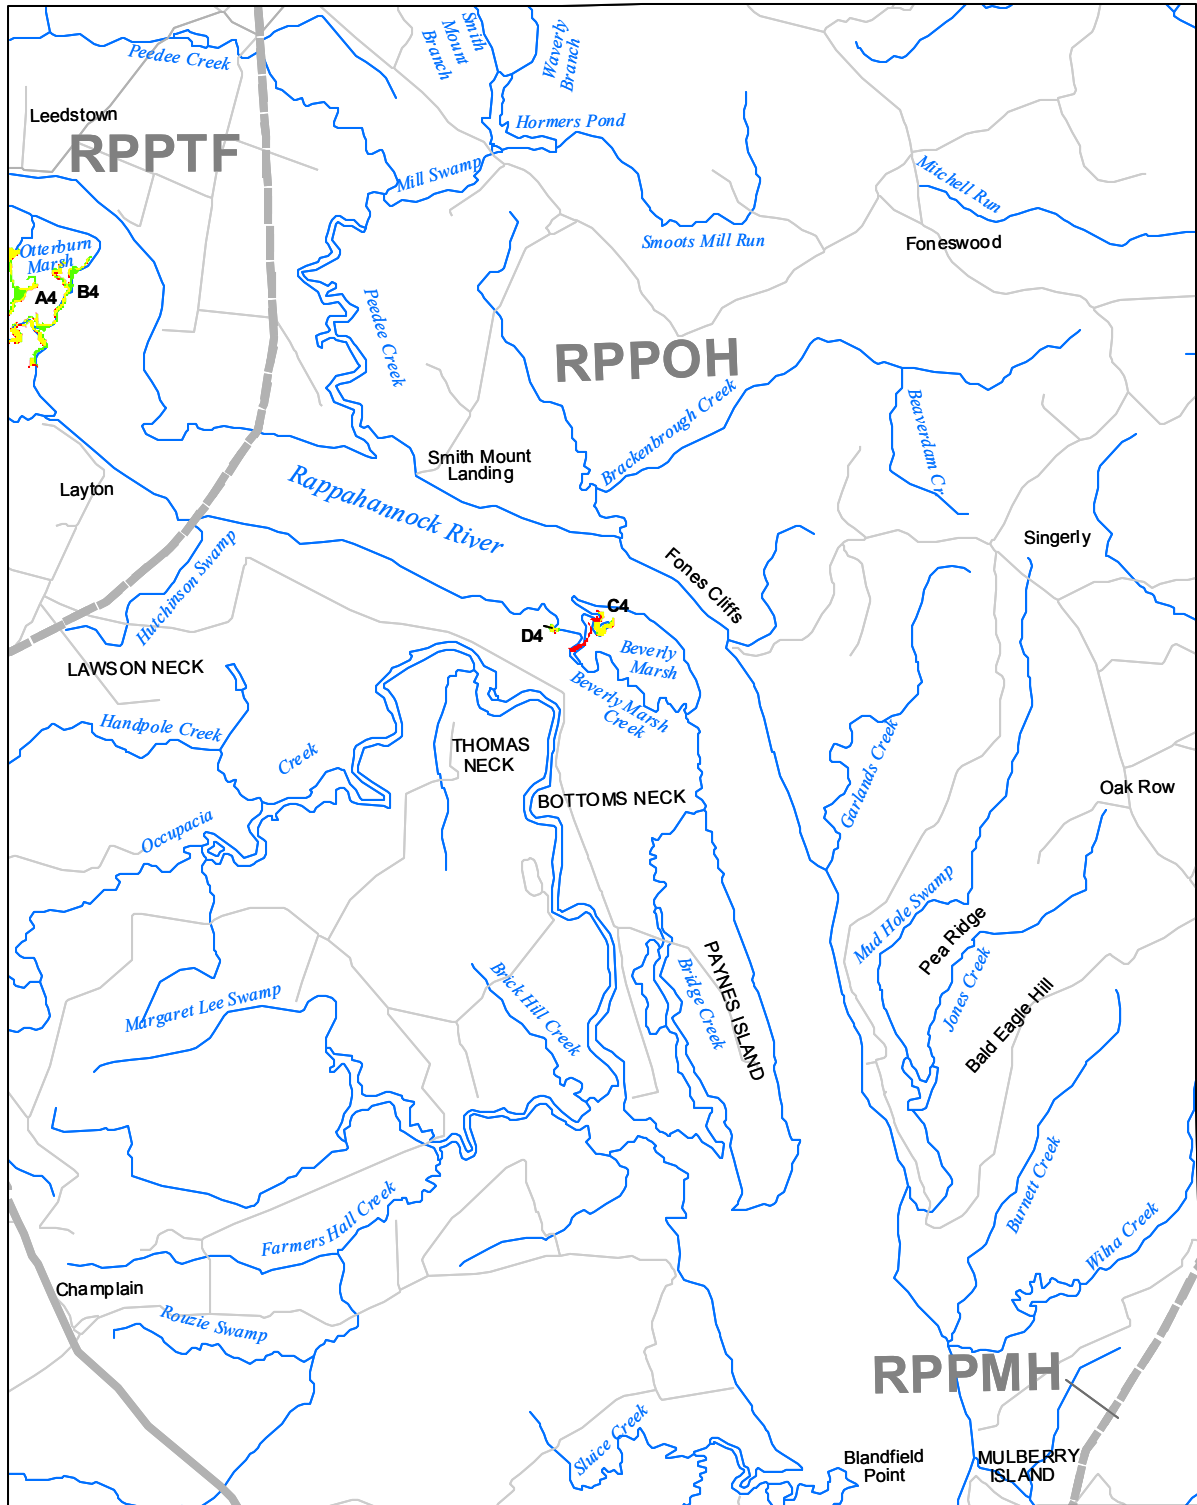

Submerged Aquatic Vegetation 2010

Champlain, Va. (86)

Hectares of SAV: 14.42
Date Flown: 08/27, 09/01

Sources: VIMS,USGS PDF Created: 10/20/2011