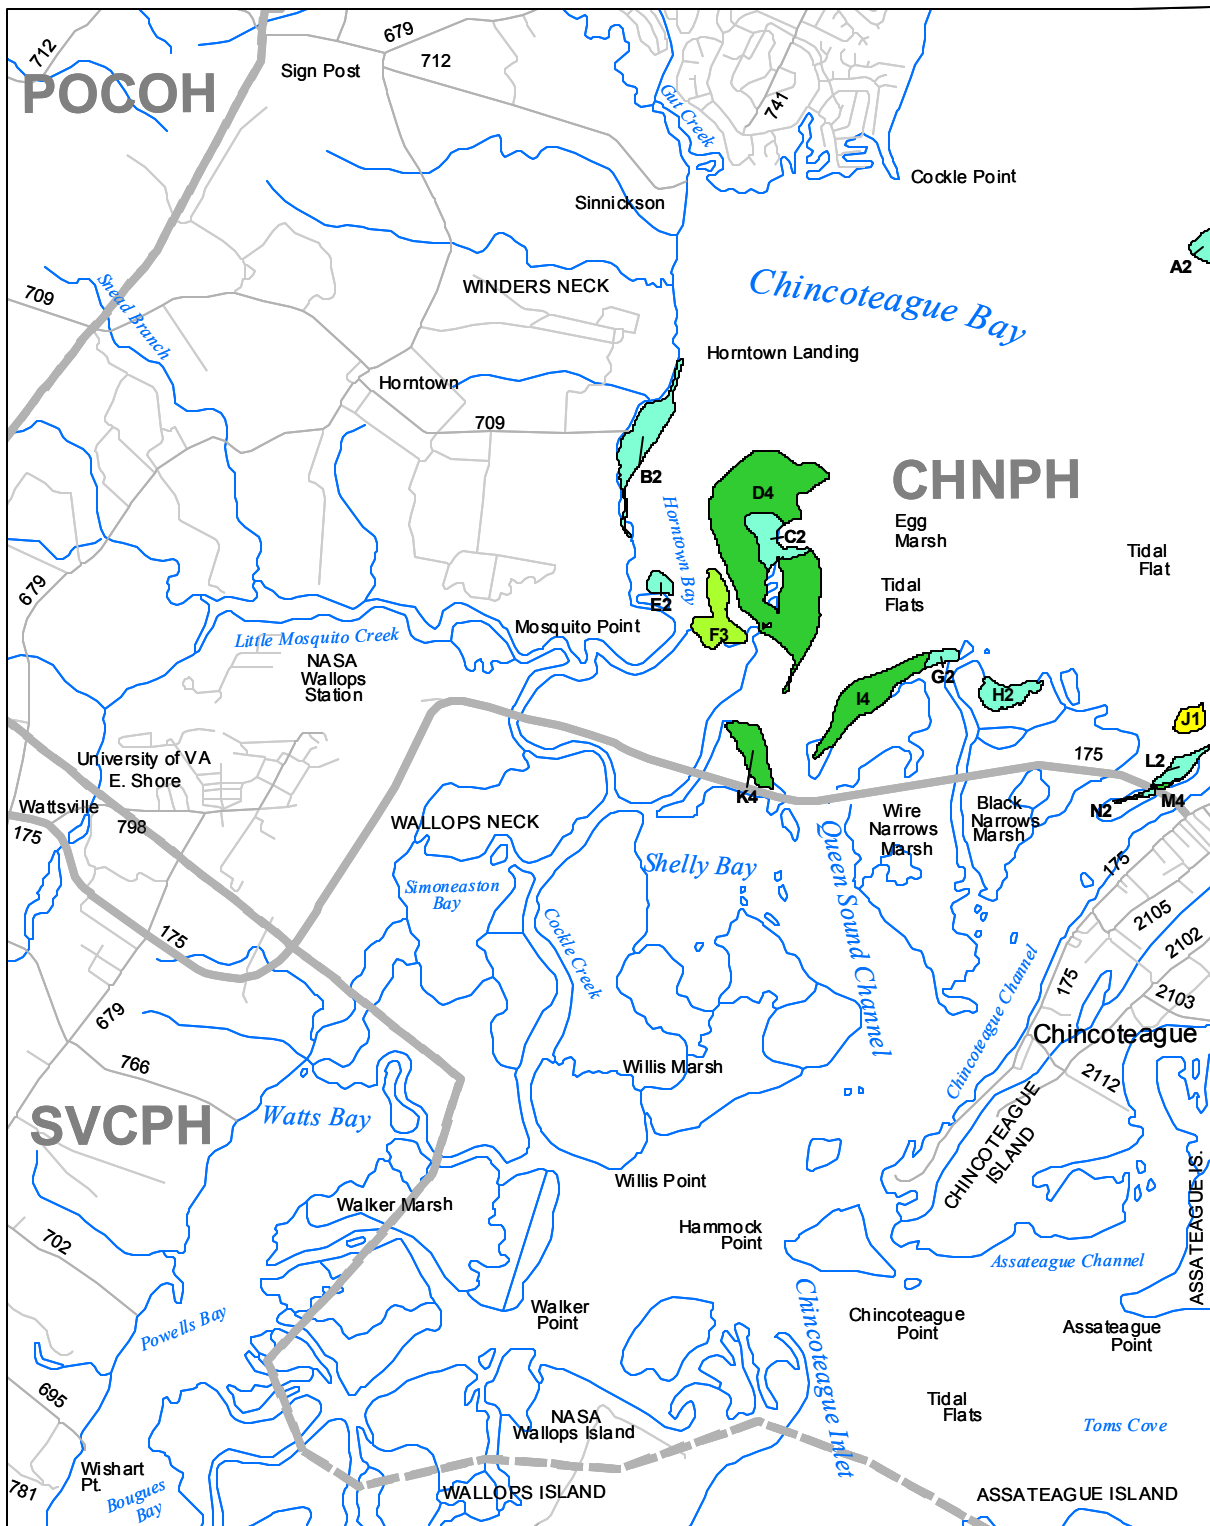

Submerged Aquatic Vegetation 2010

Chincoteague West, Va. (174)

Hectares of SAV: 233.68

Date Flown: 05/20

1,000 0 1,000 2,000 Meters

Sources: VIMS,USGS

PDF Created: 10/20/2011