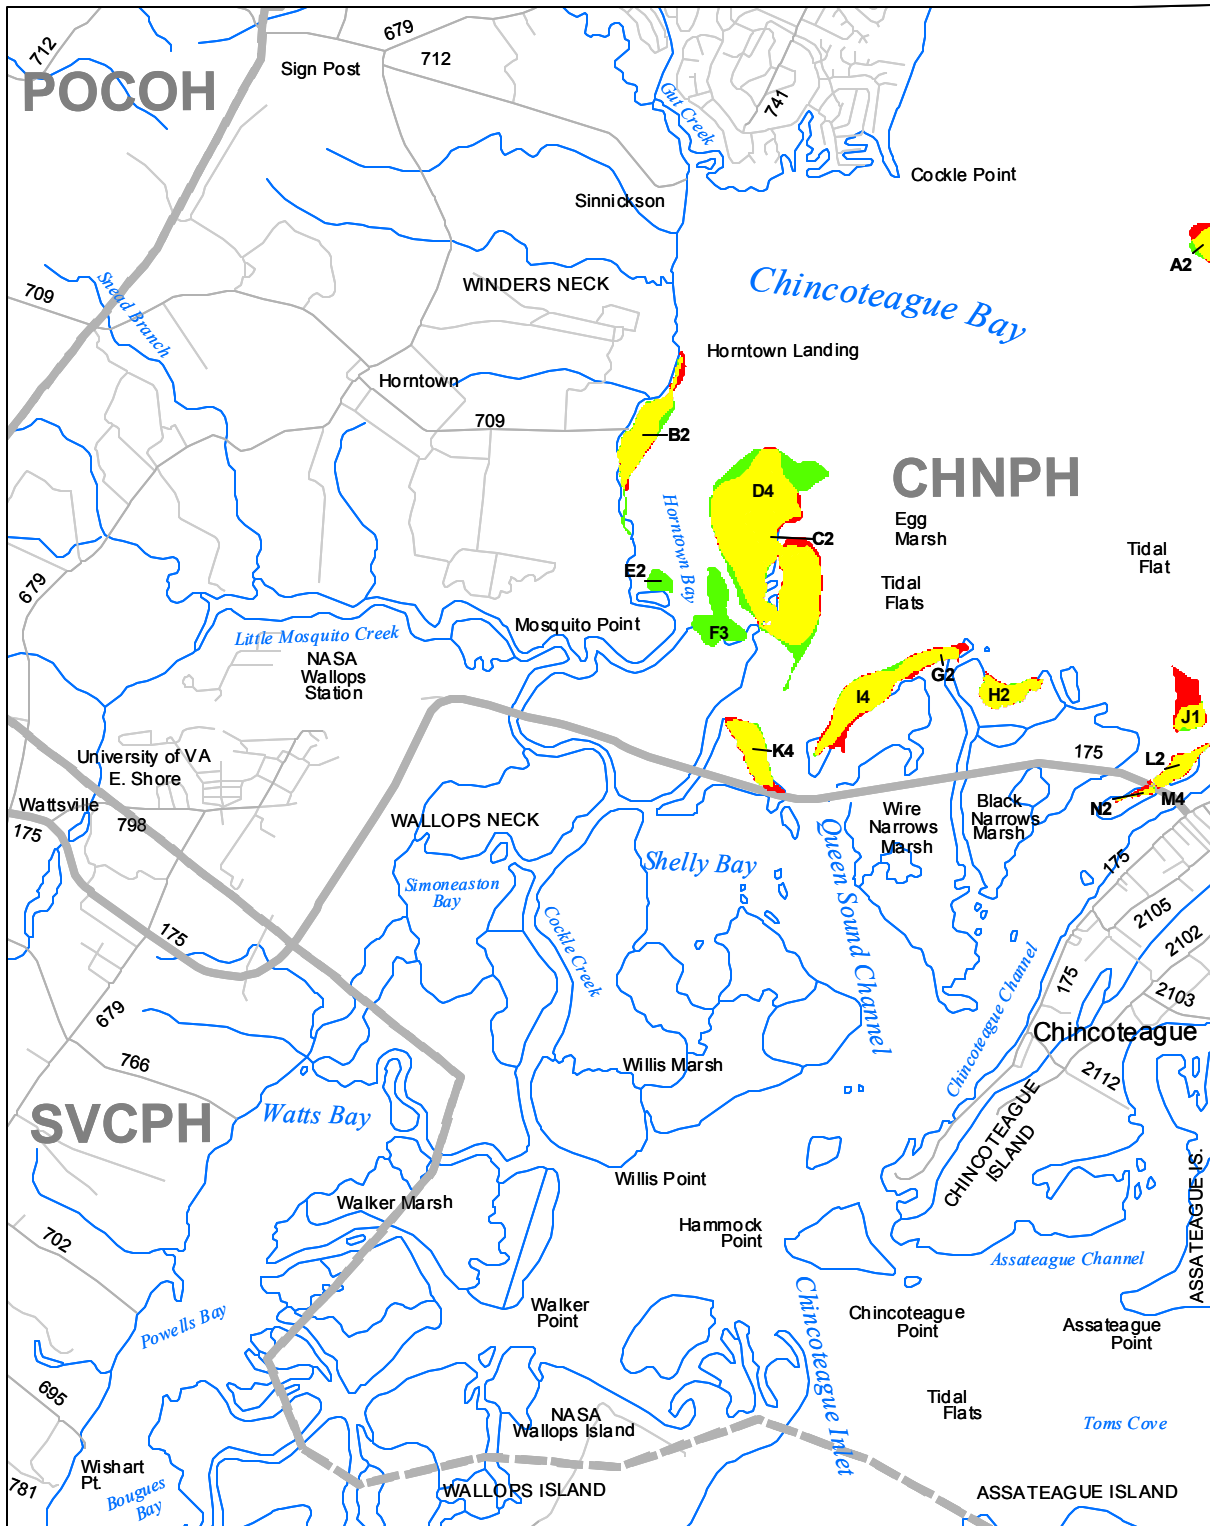

Submerged Aquatic Vegetation 2010

Chincoteague West, Va. (174)

Hectares of SAV: 233.68

Date Flown: 05/20

1,000 0 1,000 2,000 Meters

Sources: VIMS,USGS PDF Created: 10/20/2011