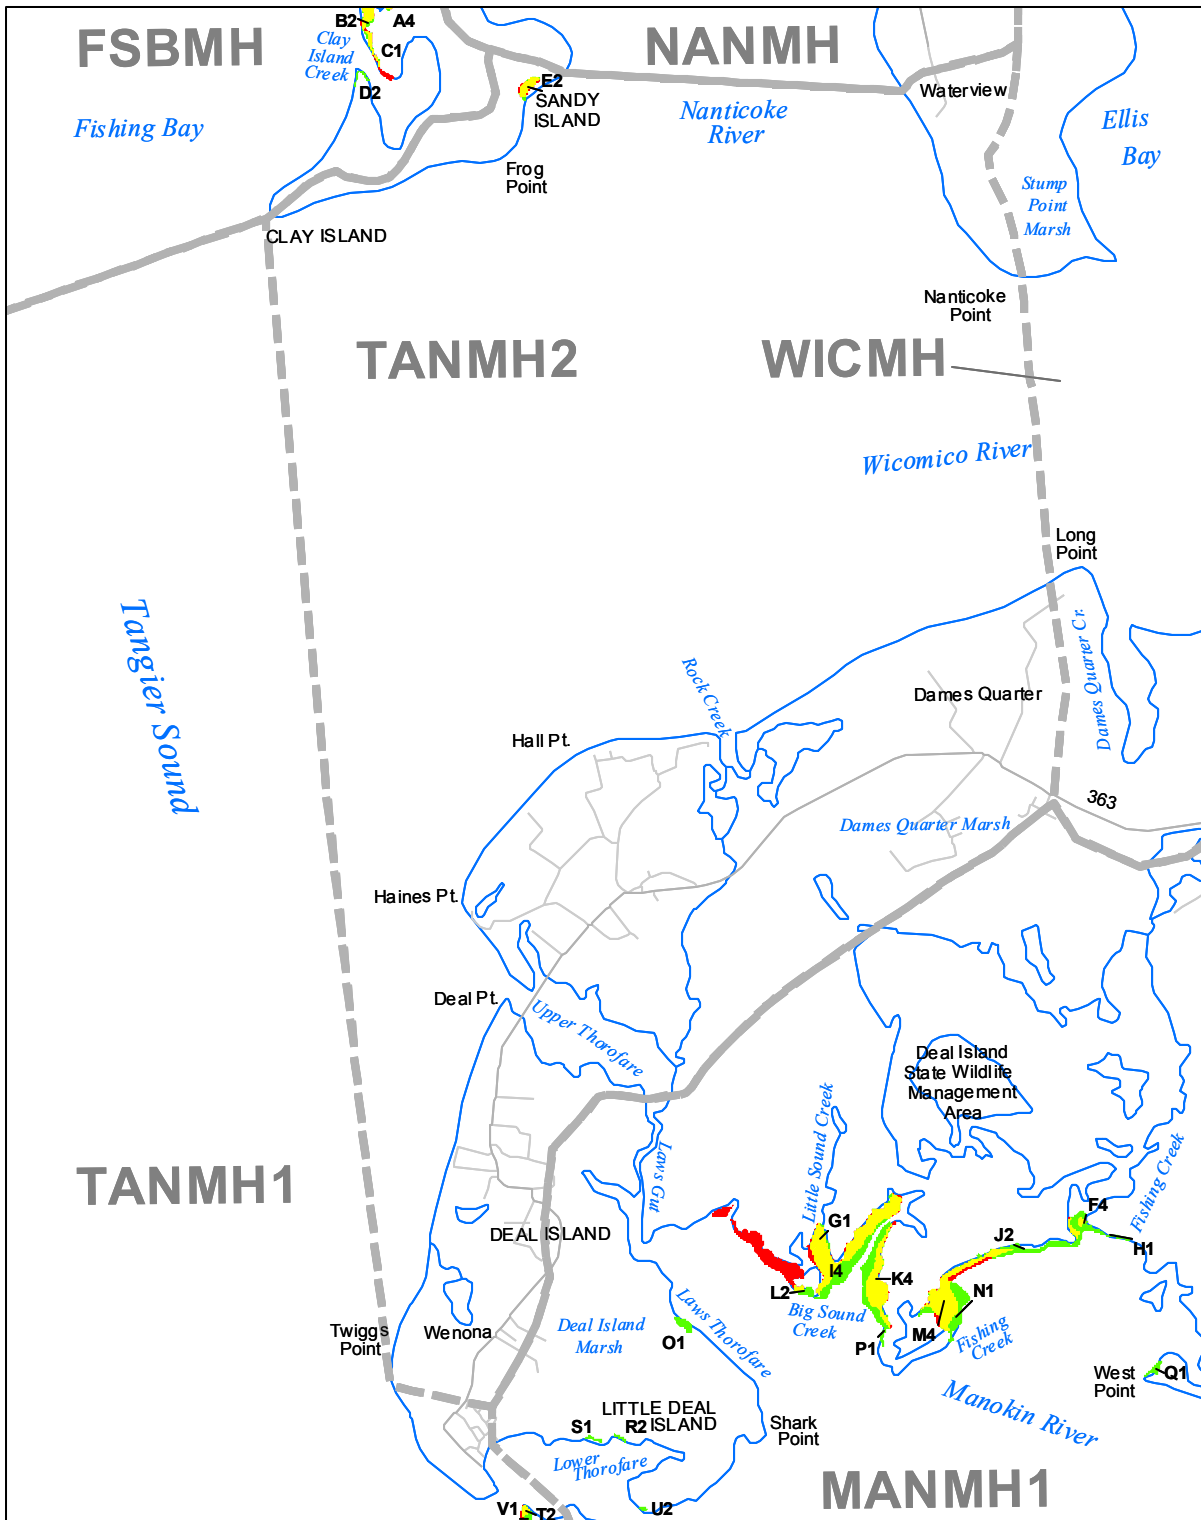

Submerged Aquatic Vegetation 2010

Deal Island, Md. (84)

Hectares of SAV: 71.25

Date Flown: 05/27

Sources: VIMS,USGS PDF Created: 10/20/2011