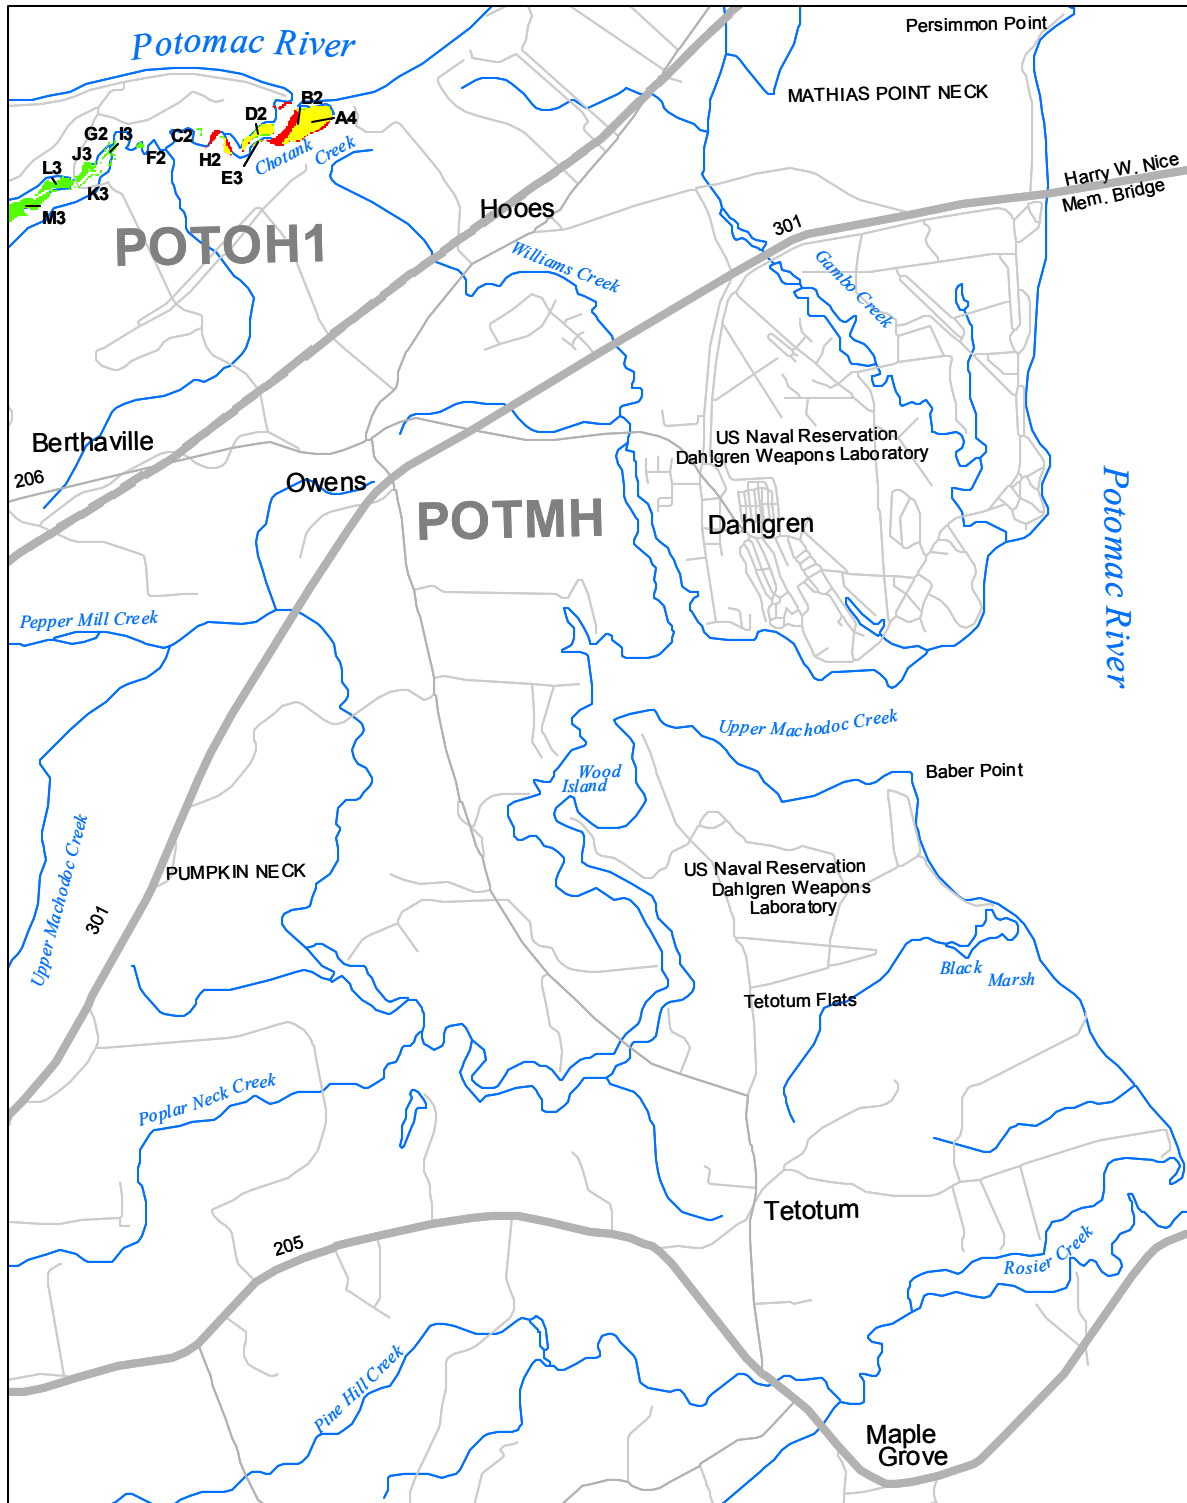

Submerged Aquatic Vegetation 2010

Dahlgren, Va.- Md. (66)

Hectares of SAV: 21.75
Date Flown: 09/15, 09/18

Sources: VIMS,USGS PDF Created: 10/20/2011