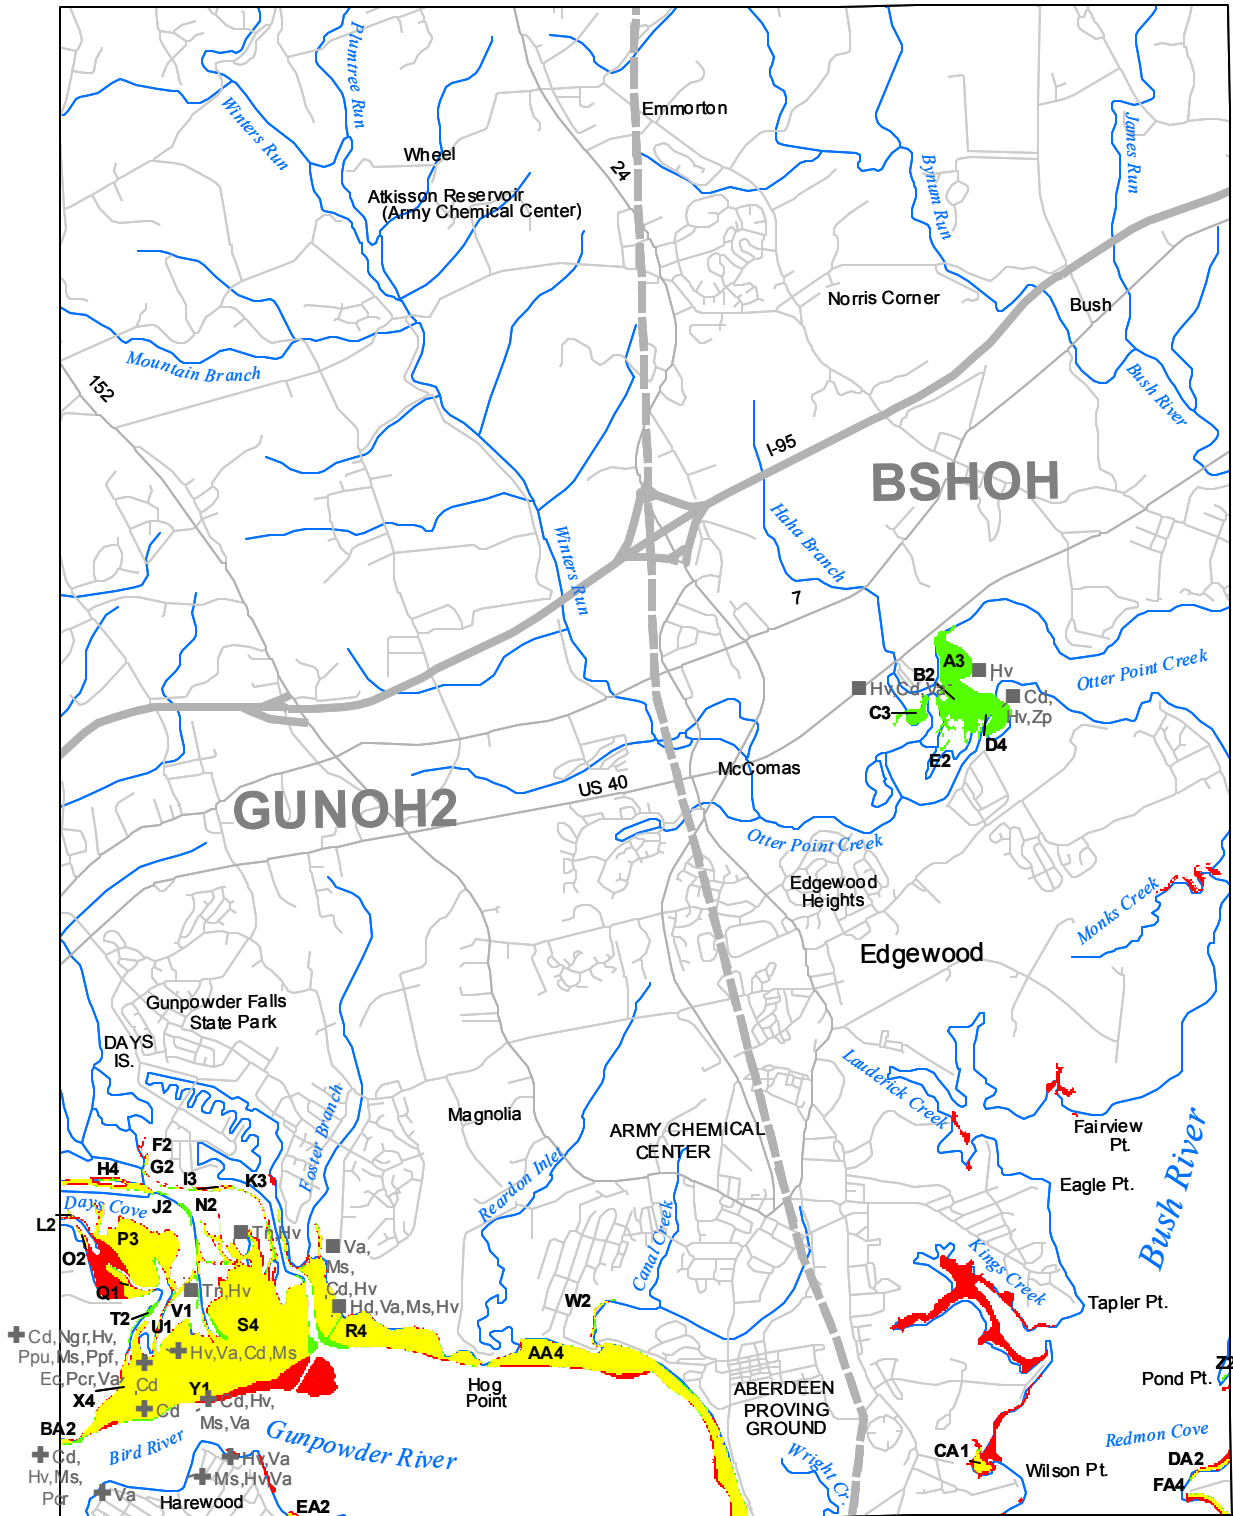

Submerged Aquatic Vegetation 2010

Edgewood, Md. (7)

Hectares of SAV: 327.01

Date Flown: 09/18

Sources: VIMS,USGS PDF Created: 10/19/2011