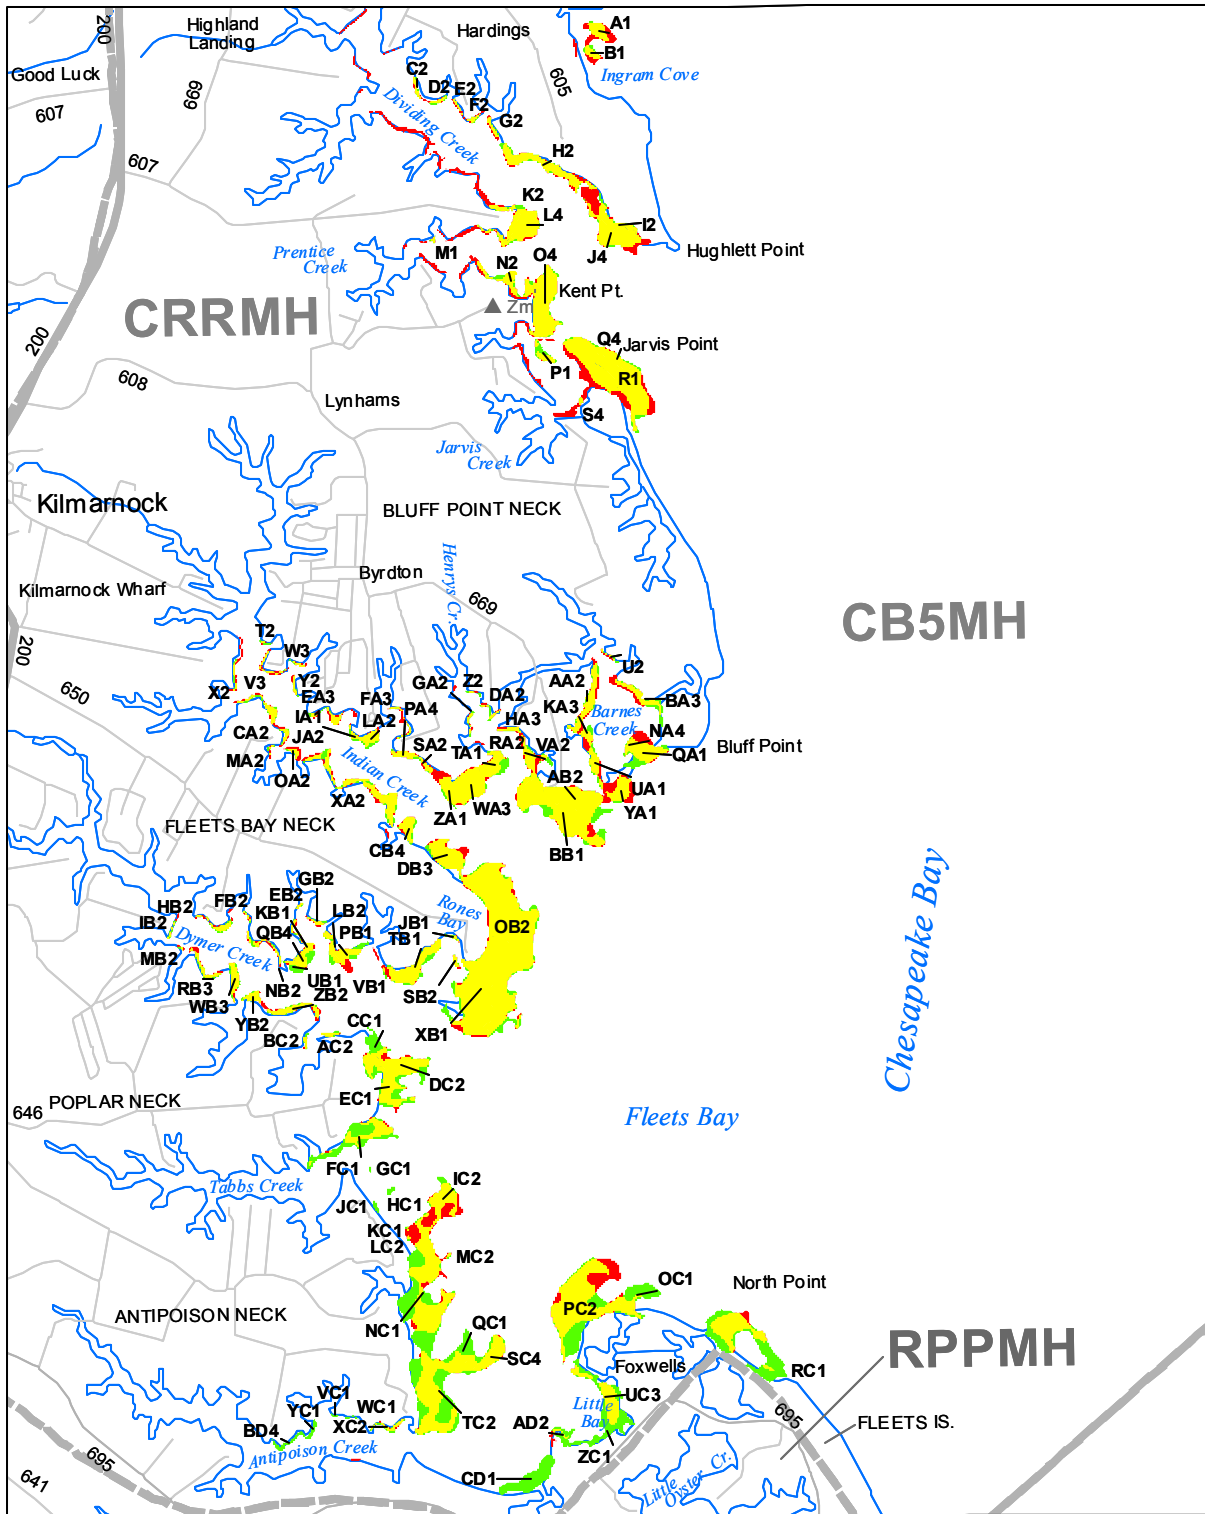

Submerged Aquatic Vegetation 2010

Fleets Bay, Va. (112)

Hectares of SAV: 436.31

Date Flown: 05/26, 05/27

1,000 0 1,000 2,000 Meters

Sources: VIMS,USGS PDF Created: 10/20/2011